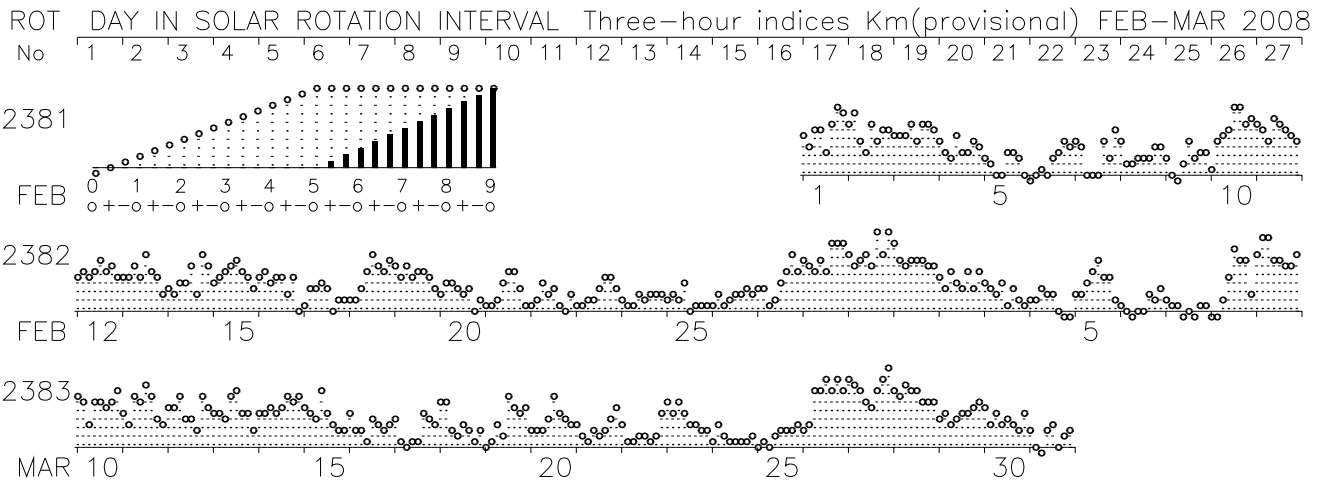

PLANETARY GEOMAGNETIC ACTIVITY

3-HOUR-RANGE INDICES K_m AND a_a BY 27-DAY SOLAR ROTATION INTERVAL
 ISGI PUBLICATION OFFICE – EMAIL : ISGI.PUBOFF@cetp.ipsl.fr
 CETP, 4 Avenue de Neptune, F-94107 Saint Maur des Fosses CEDEX – FRANCE

Indices Derivation at C.E.T.P.; Graph Prepared at ISGI Publication Office.

Indices Derivation at C.E.T.P.; Graph Prepared at ISGI Publication Office.