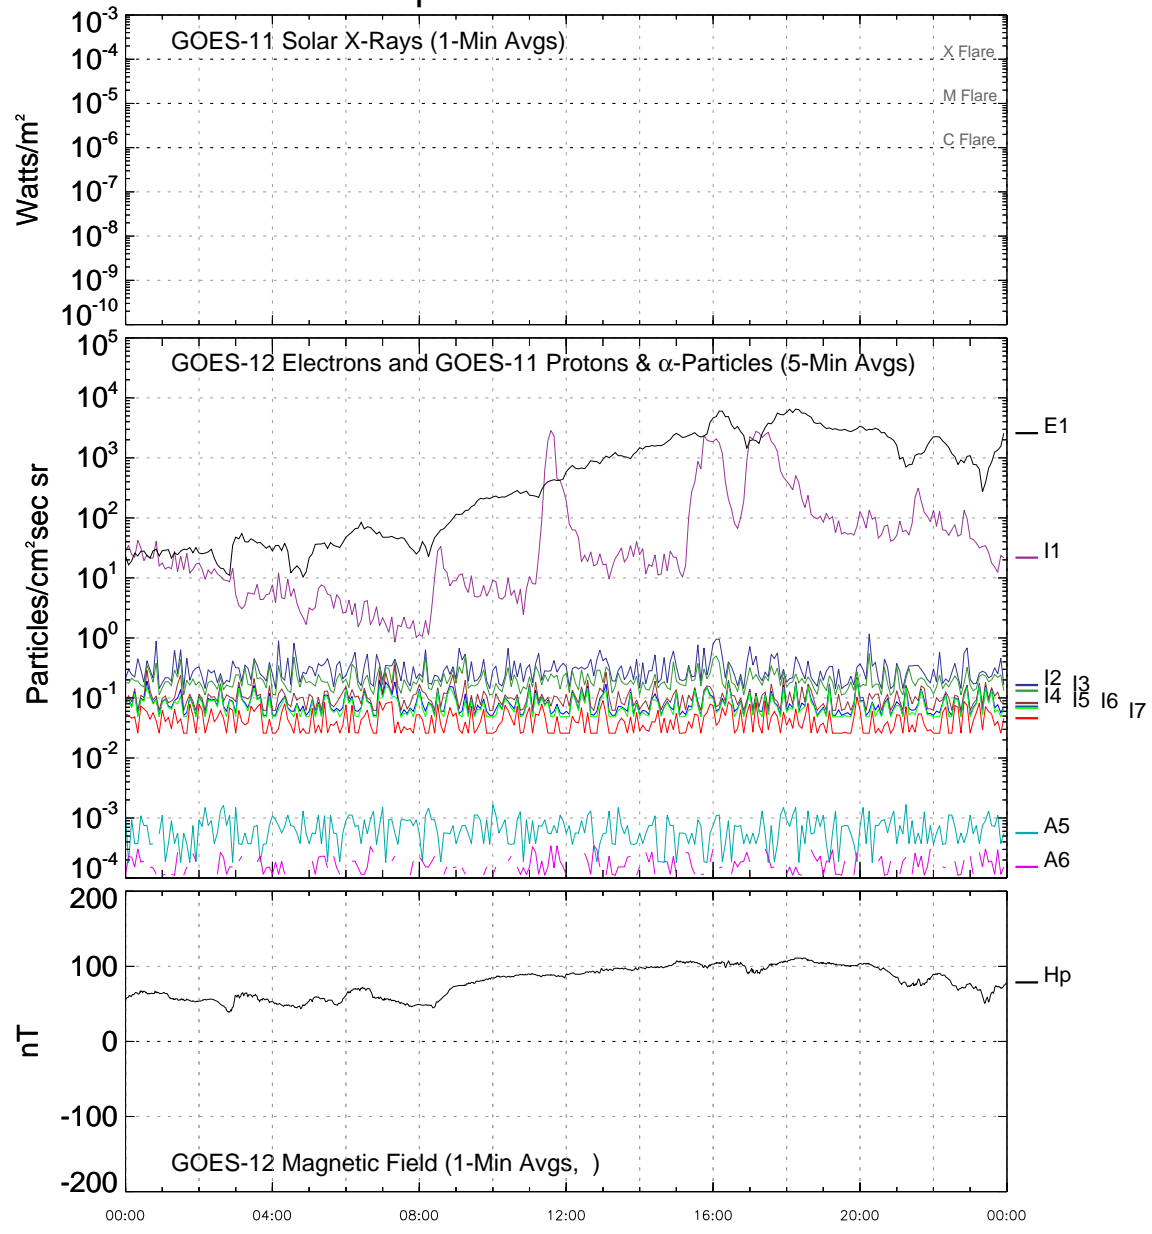

GOES Space Environment Monitor

29

February 2008 (Universal Time)