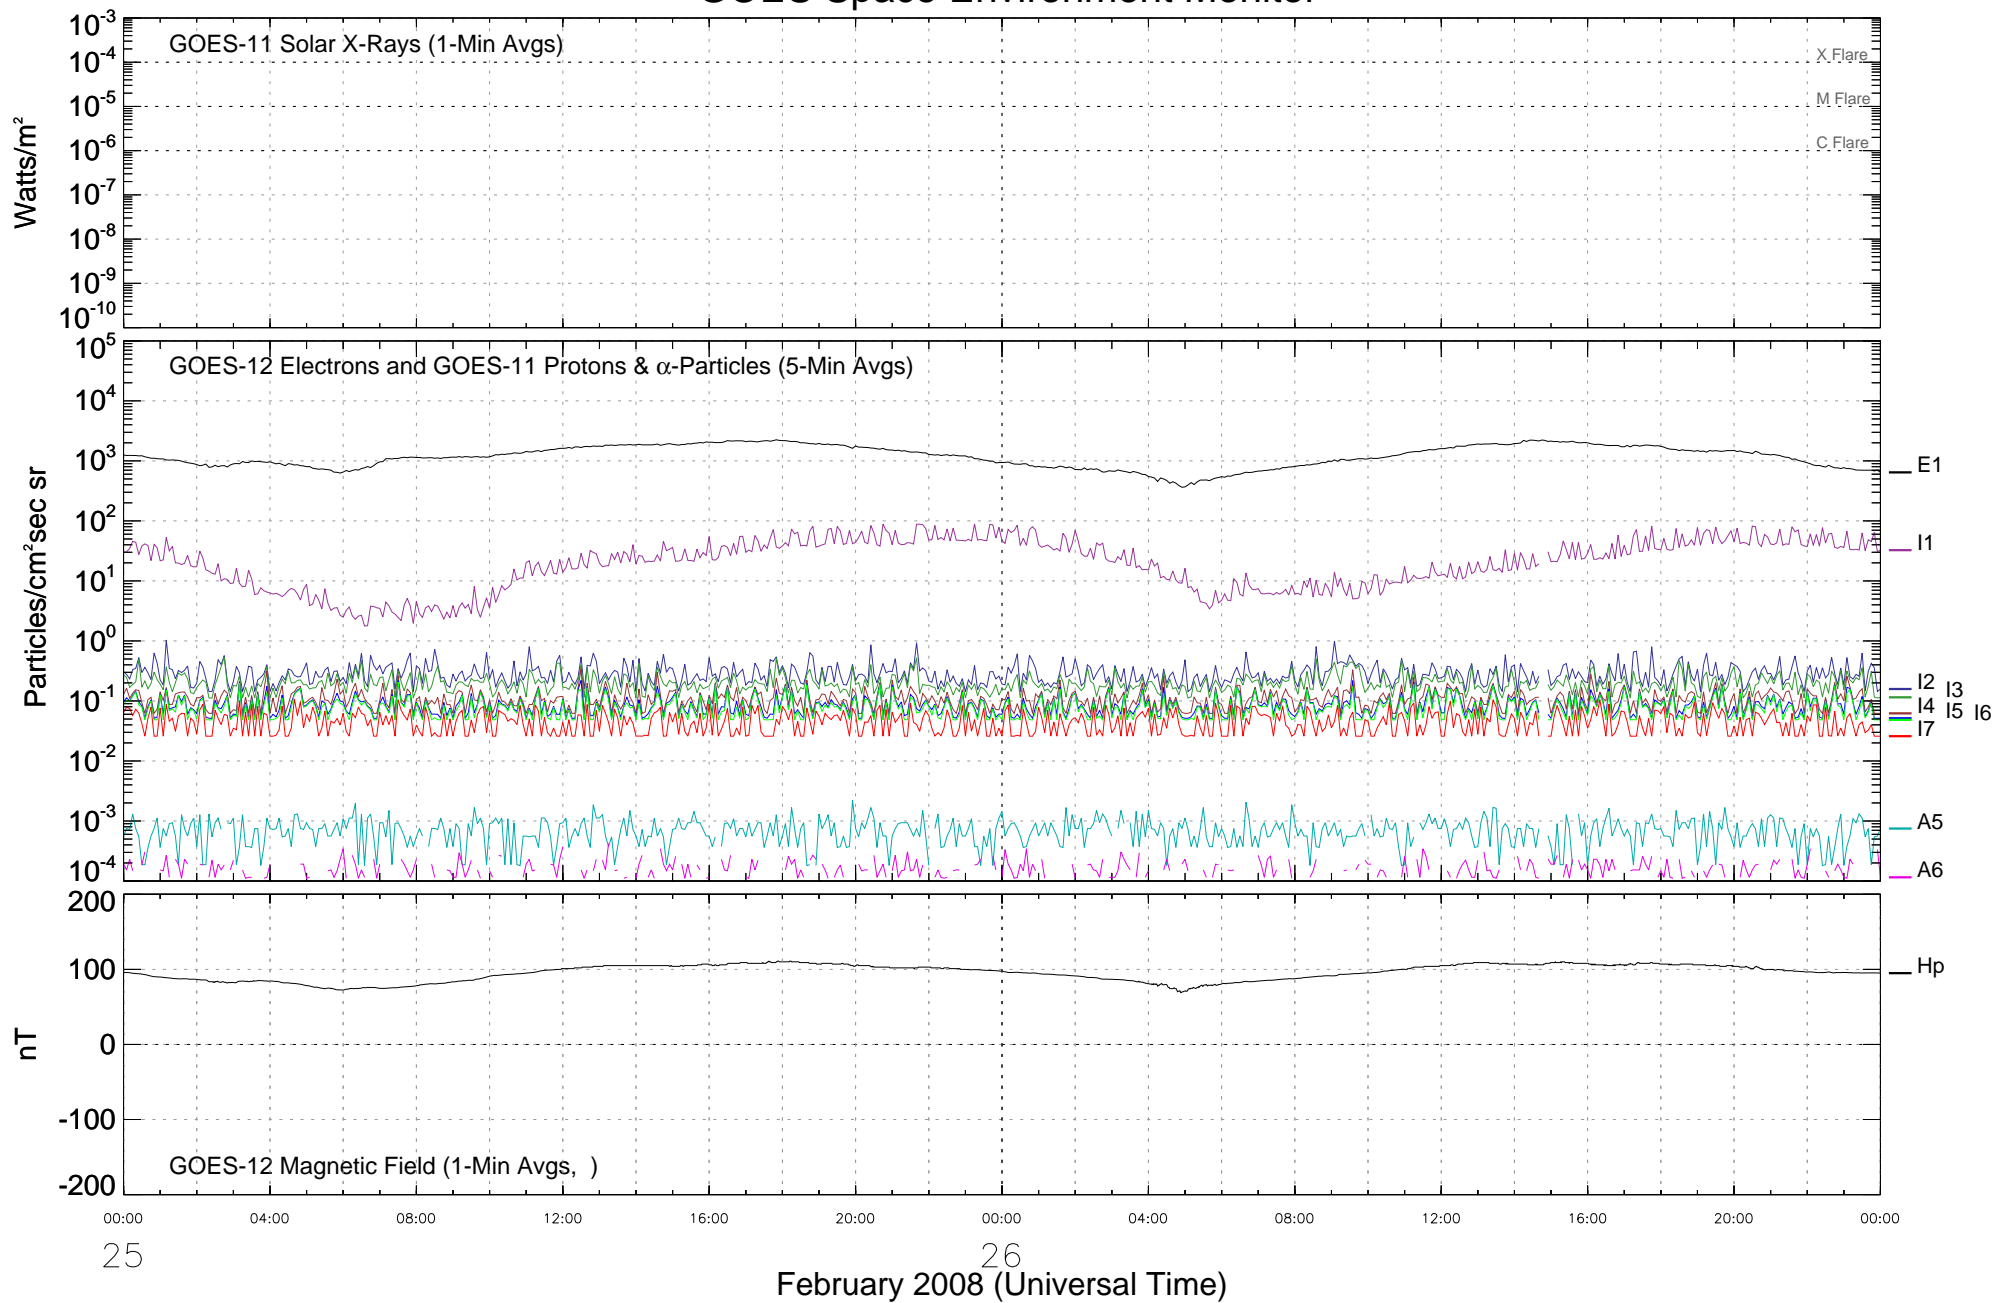

GOES Space Environment Monitor

25

26

February 2008 (Universal Time)