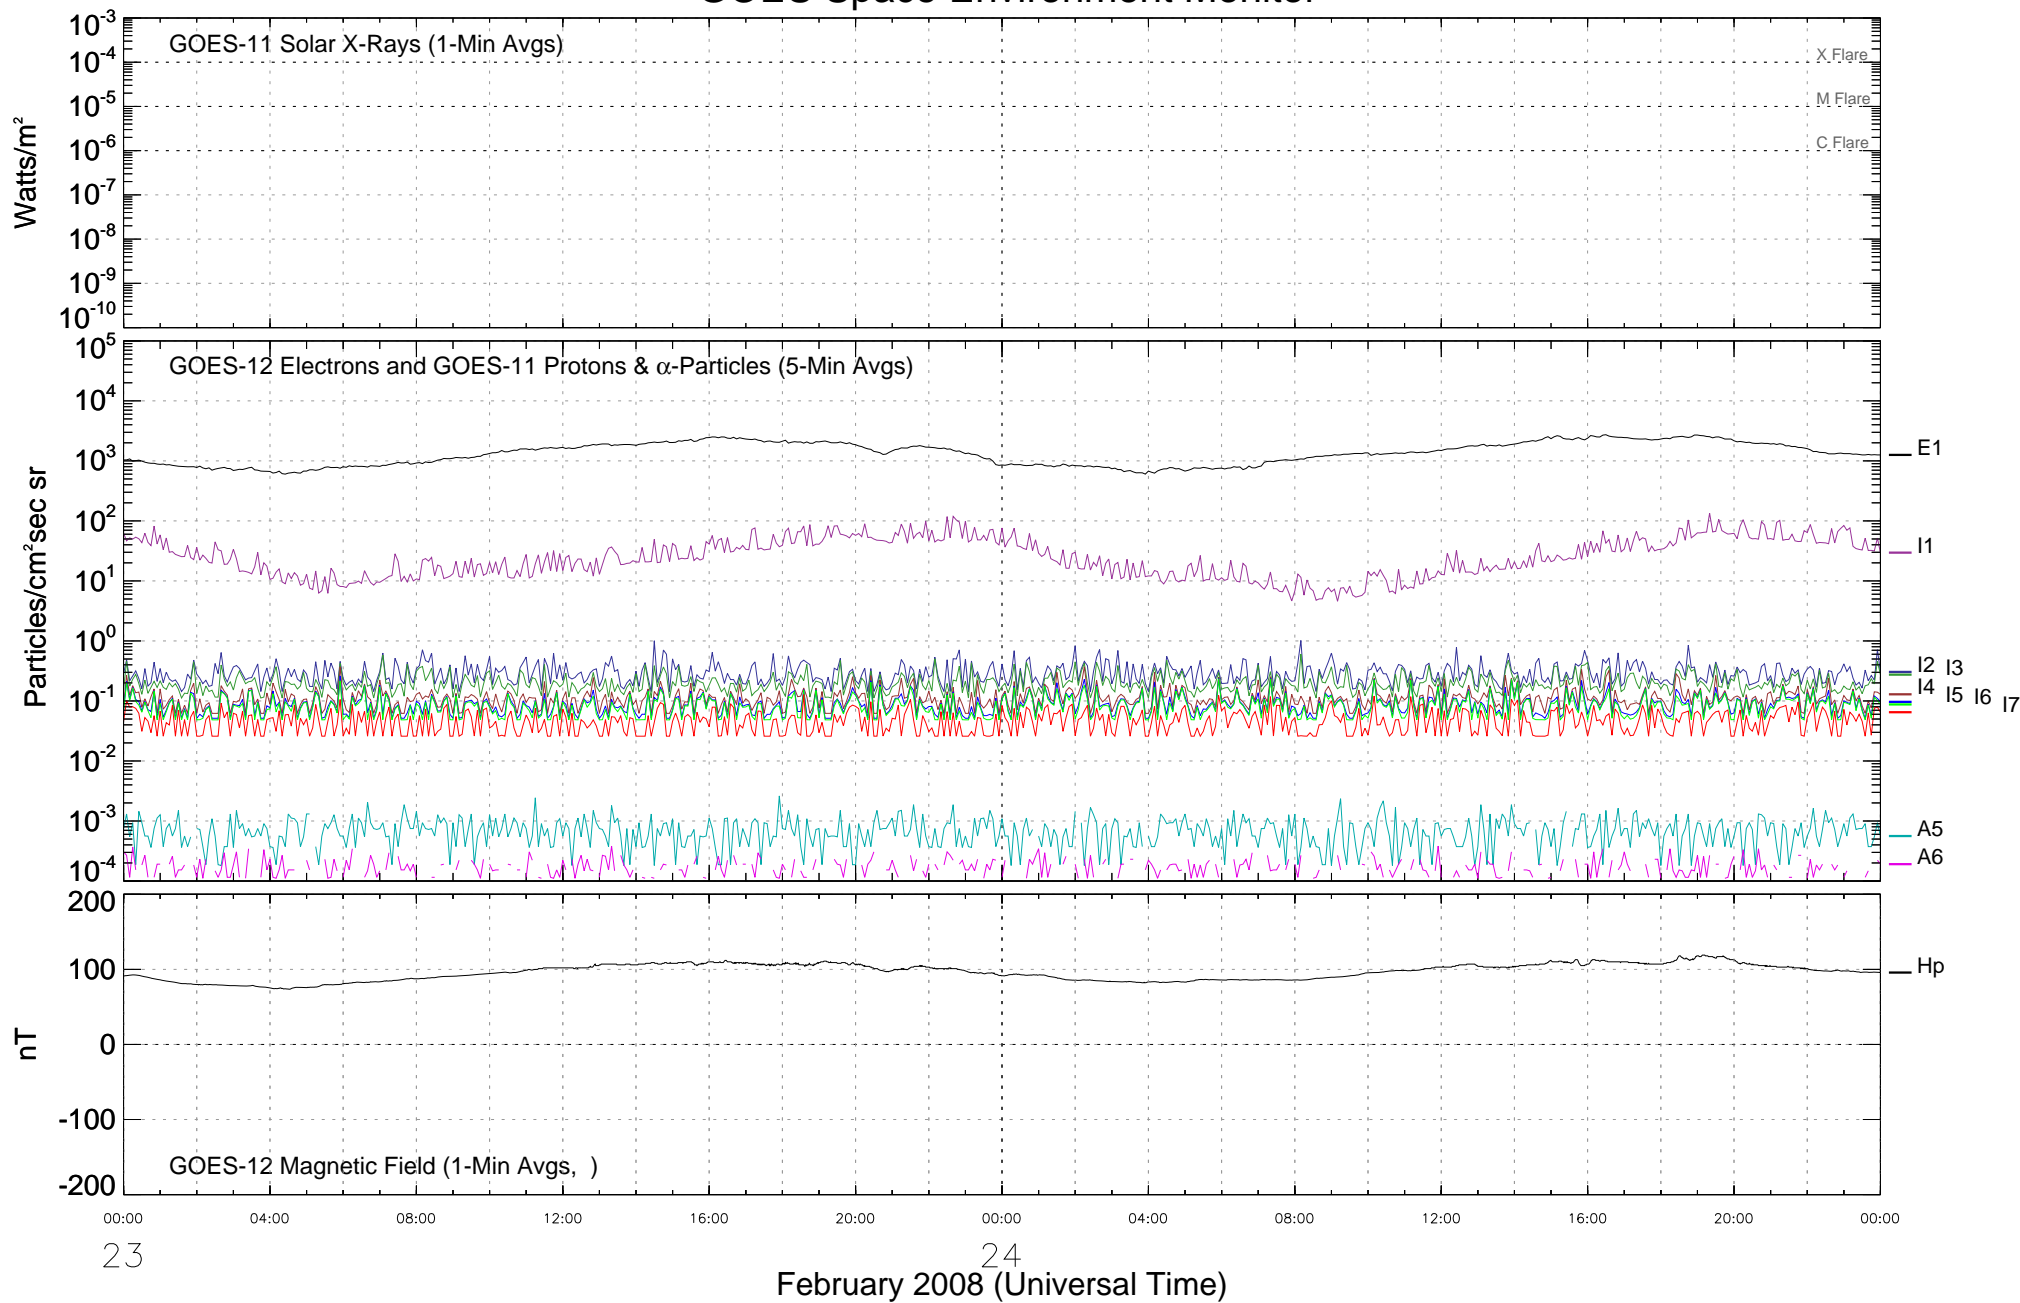

GOES Space Environment Monitor

23

24

February 2008 (Universal Time)