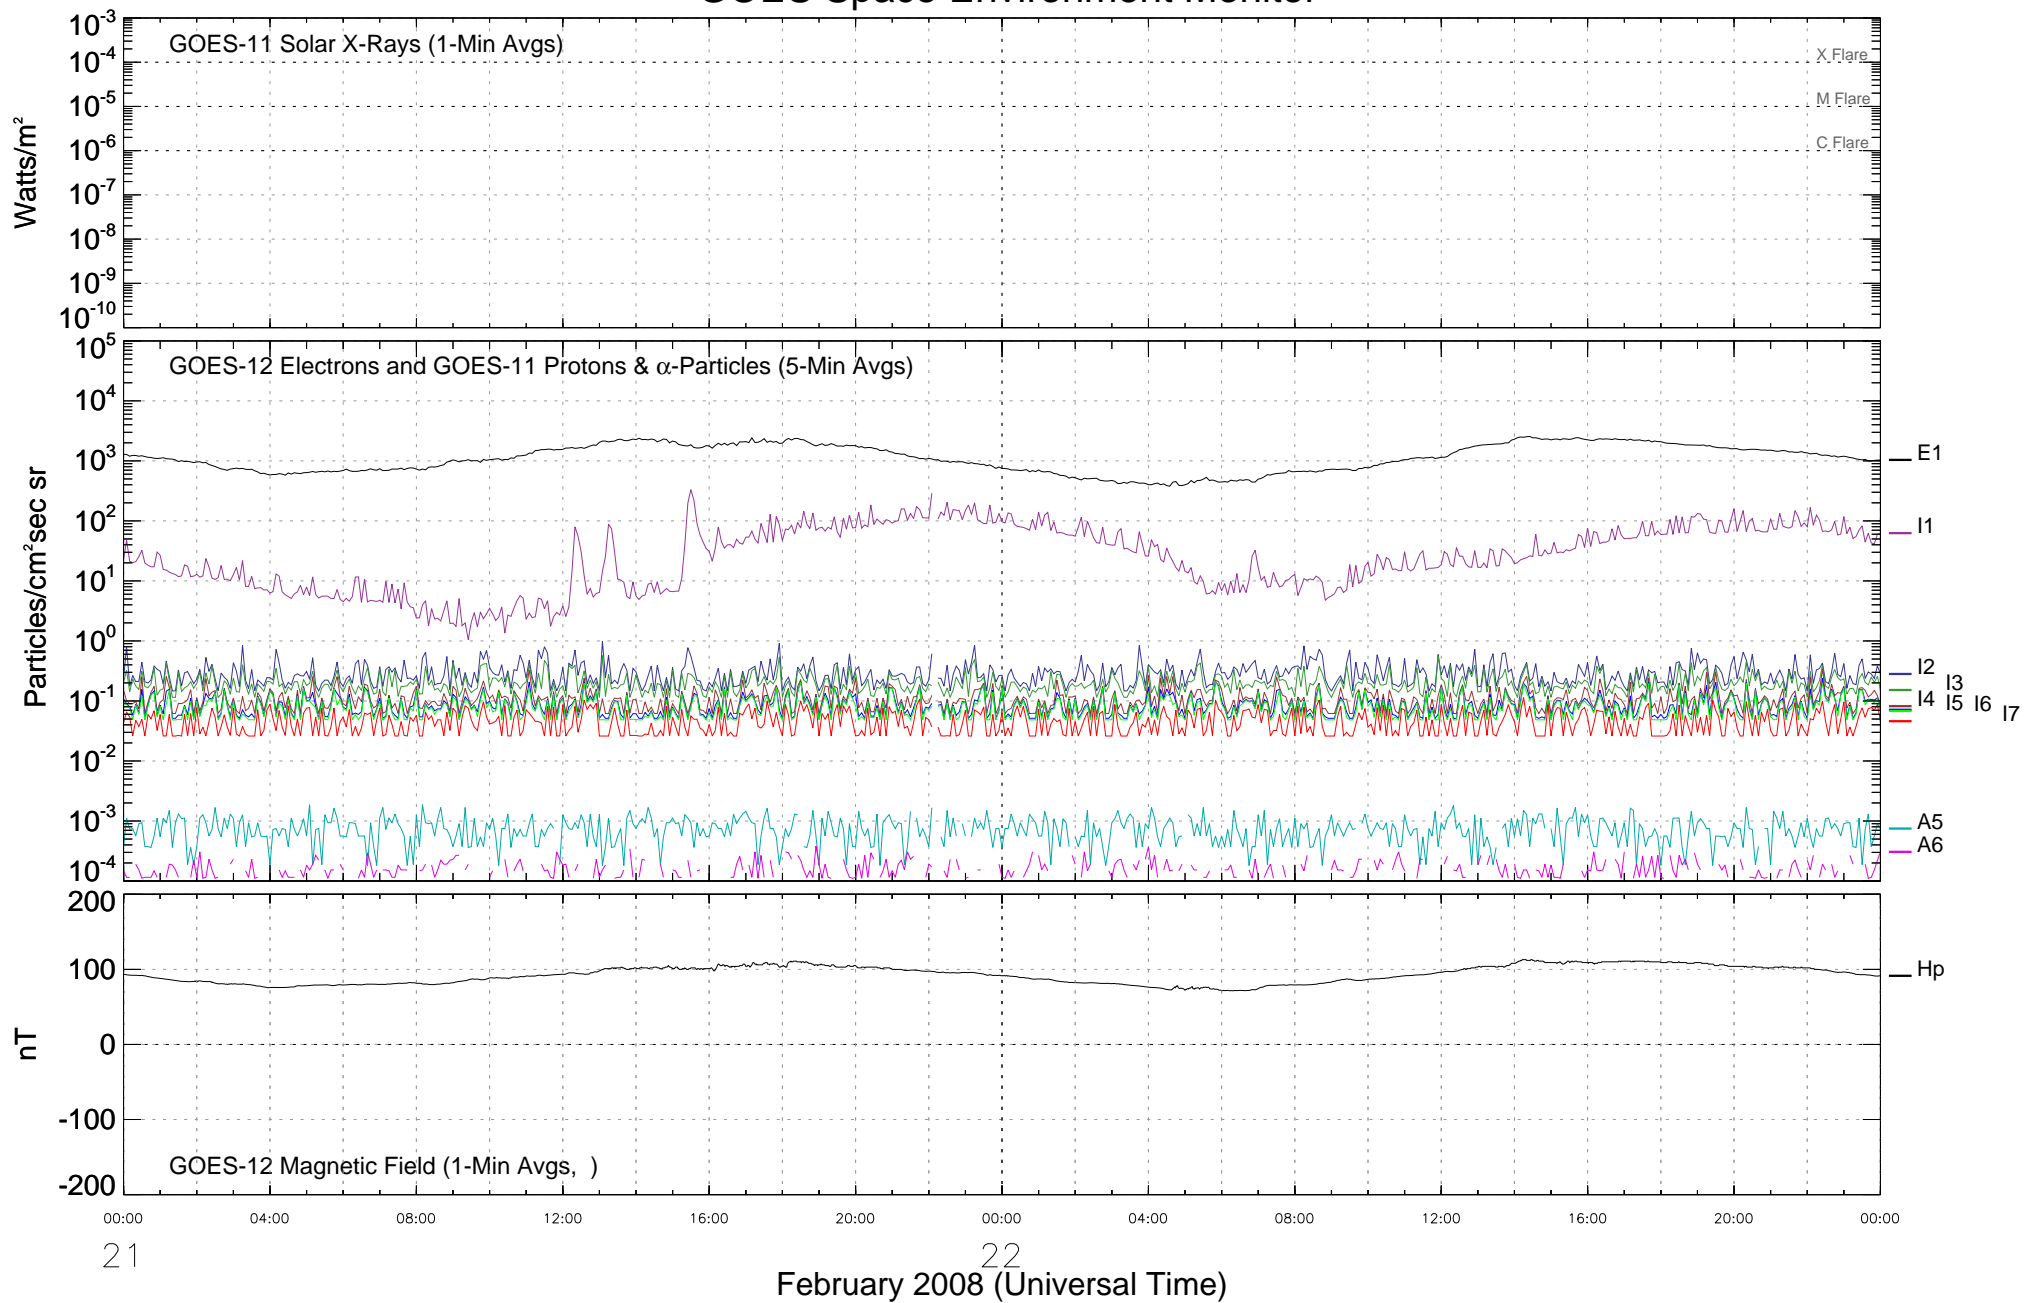

# GOES Space Environment Monitor

21

22

February 2008 (Universal Time)