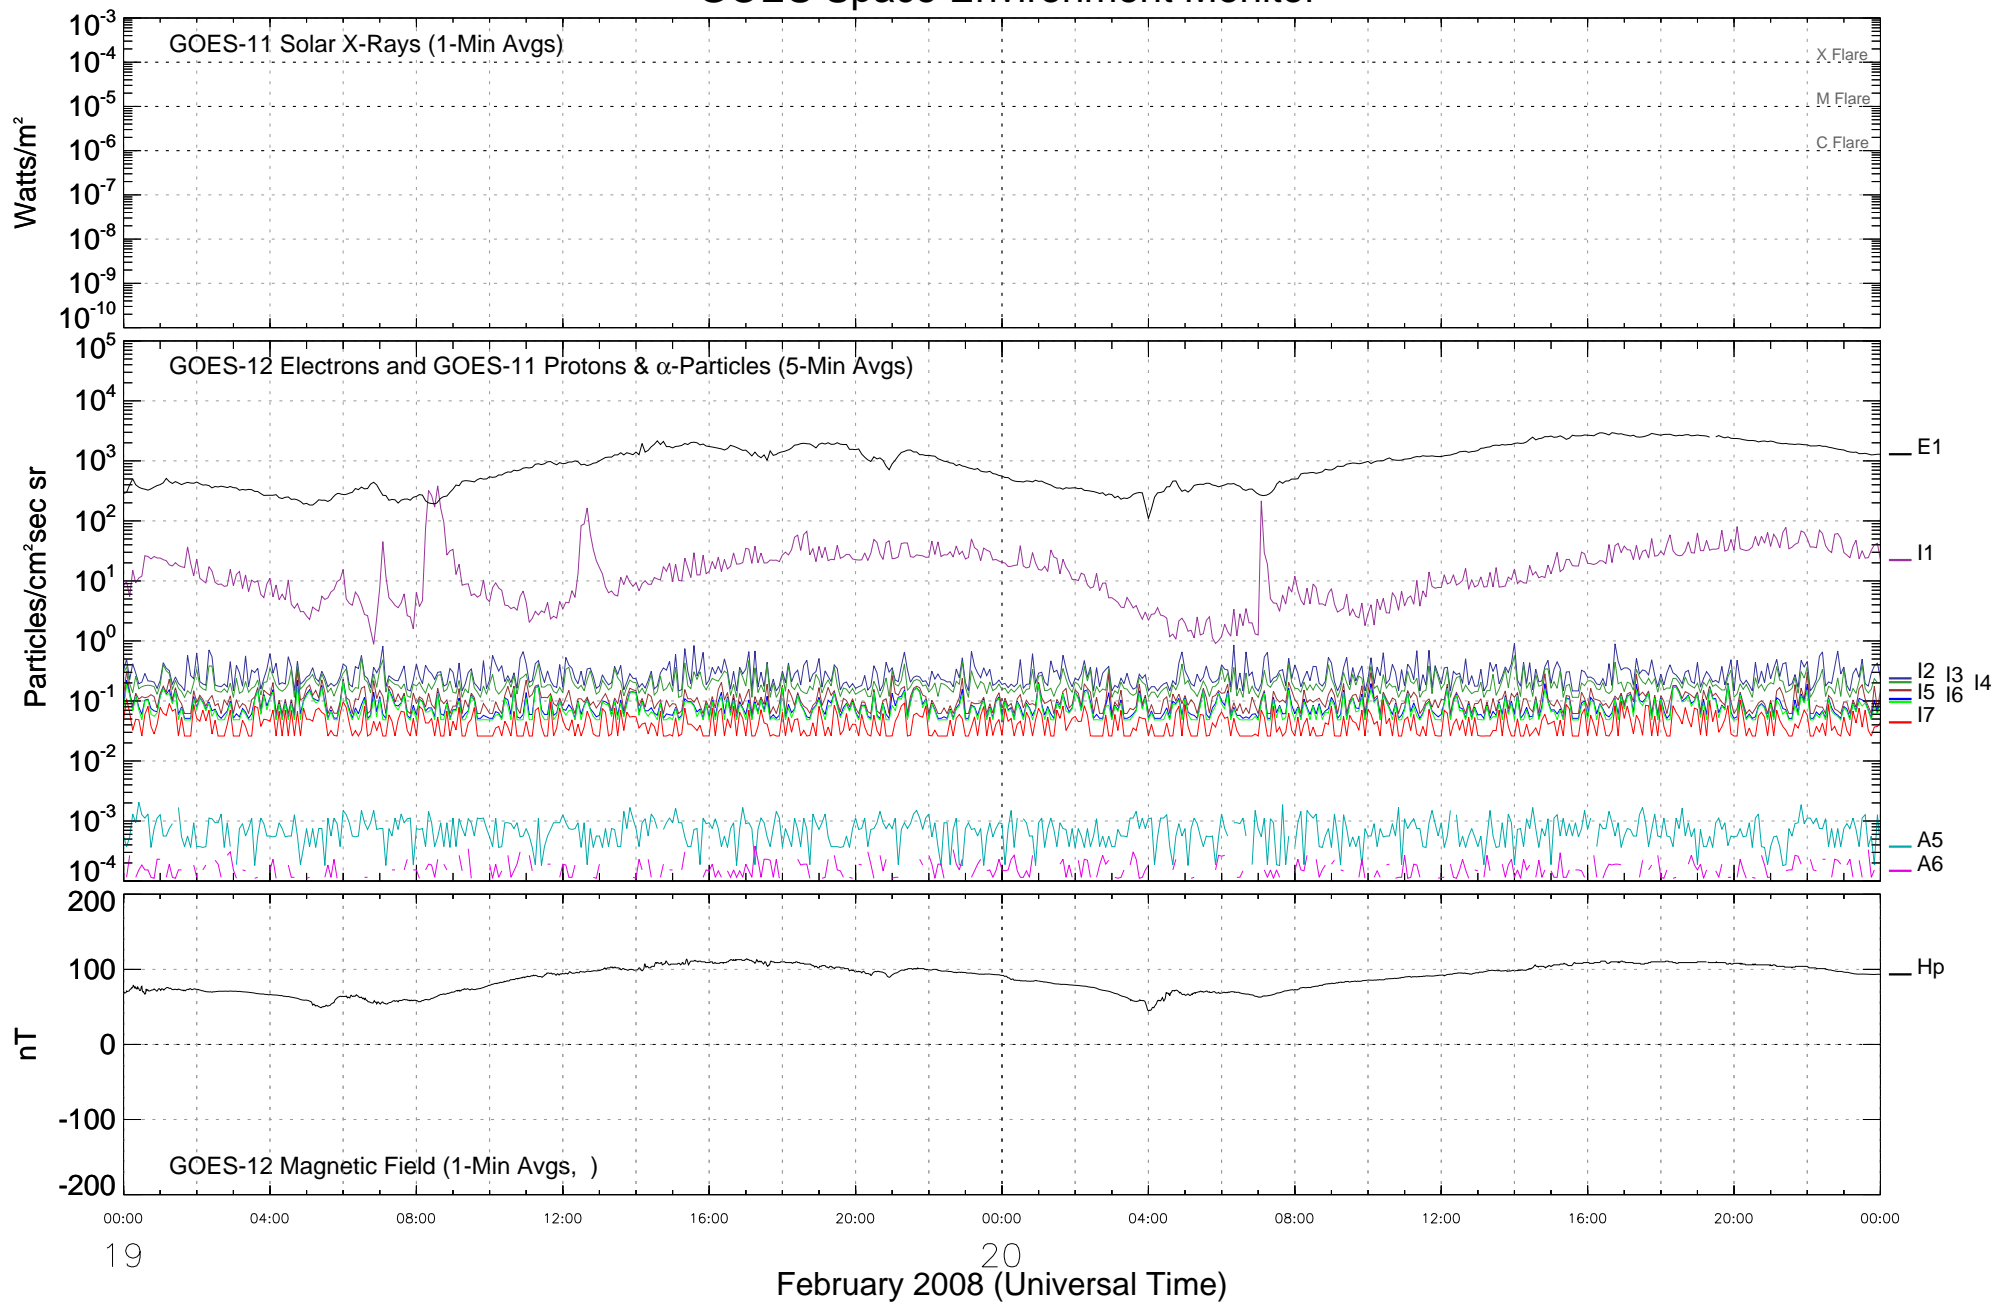

GOES Space Environment Monitor

19

20

February 2008 (Universal Time)