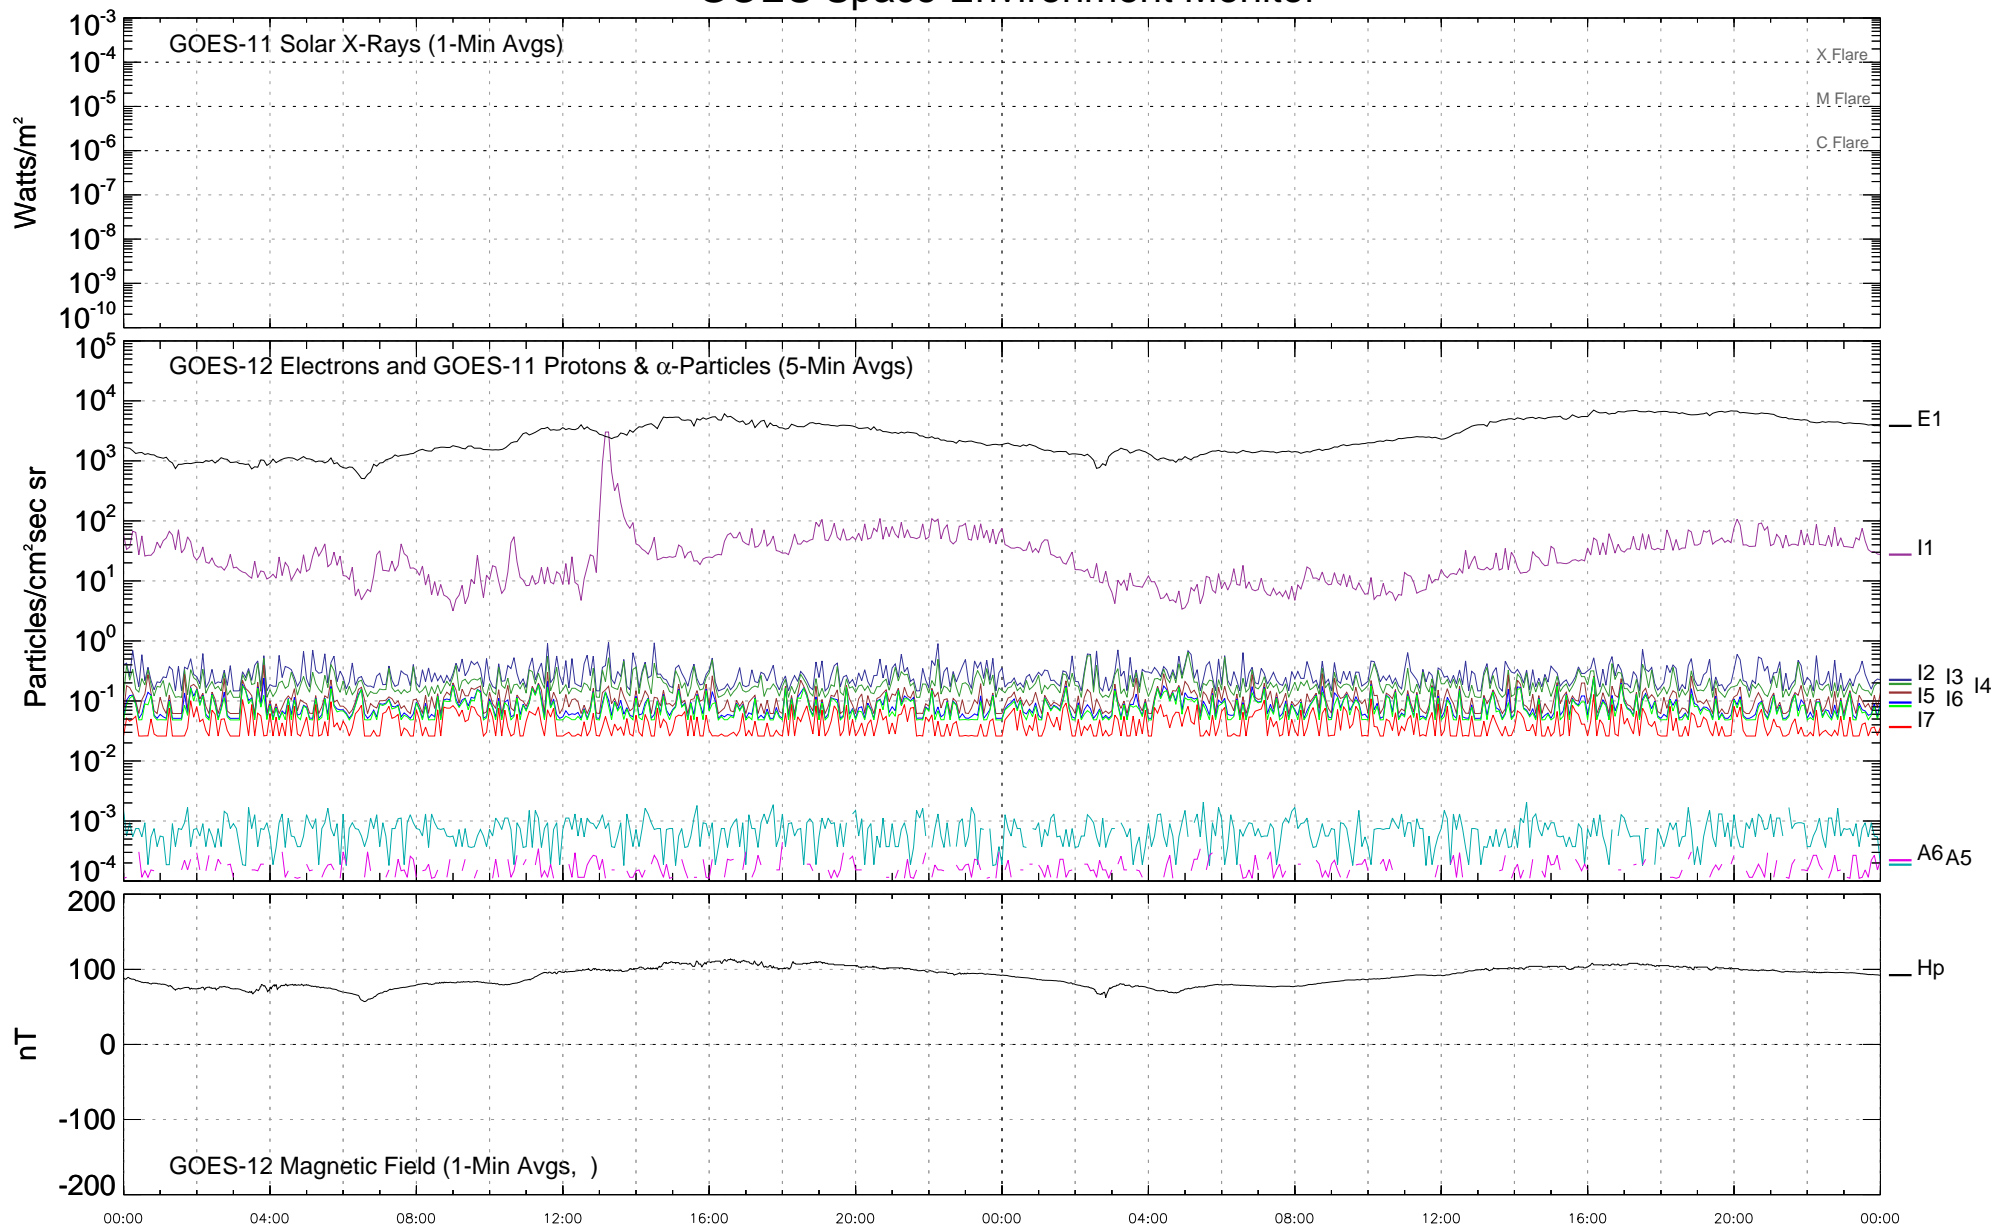

GOES Space Environment Monitor

15

16

February 2008 (Universal Time)