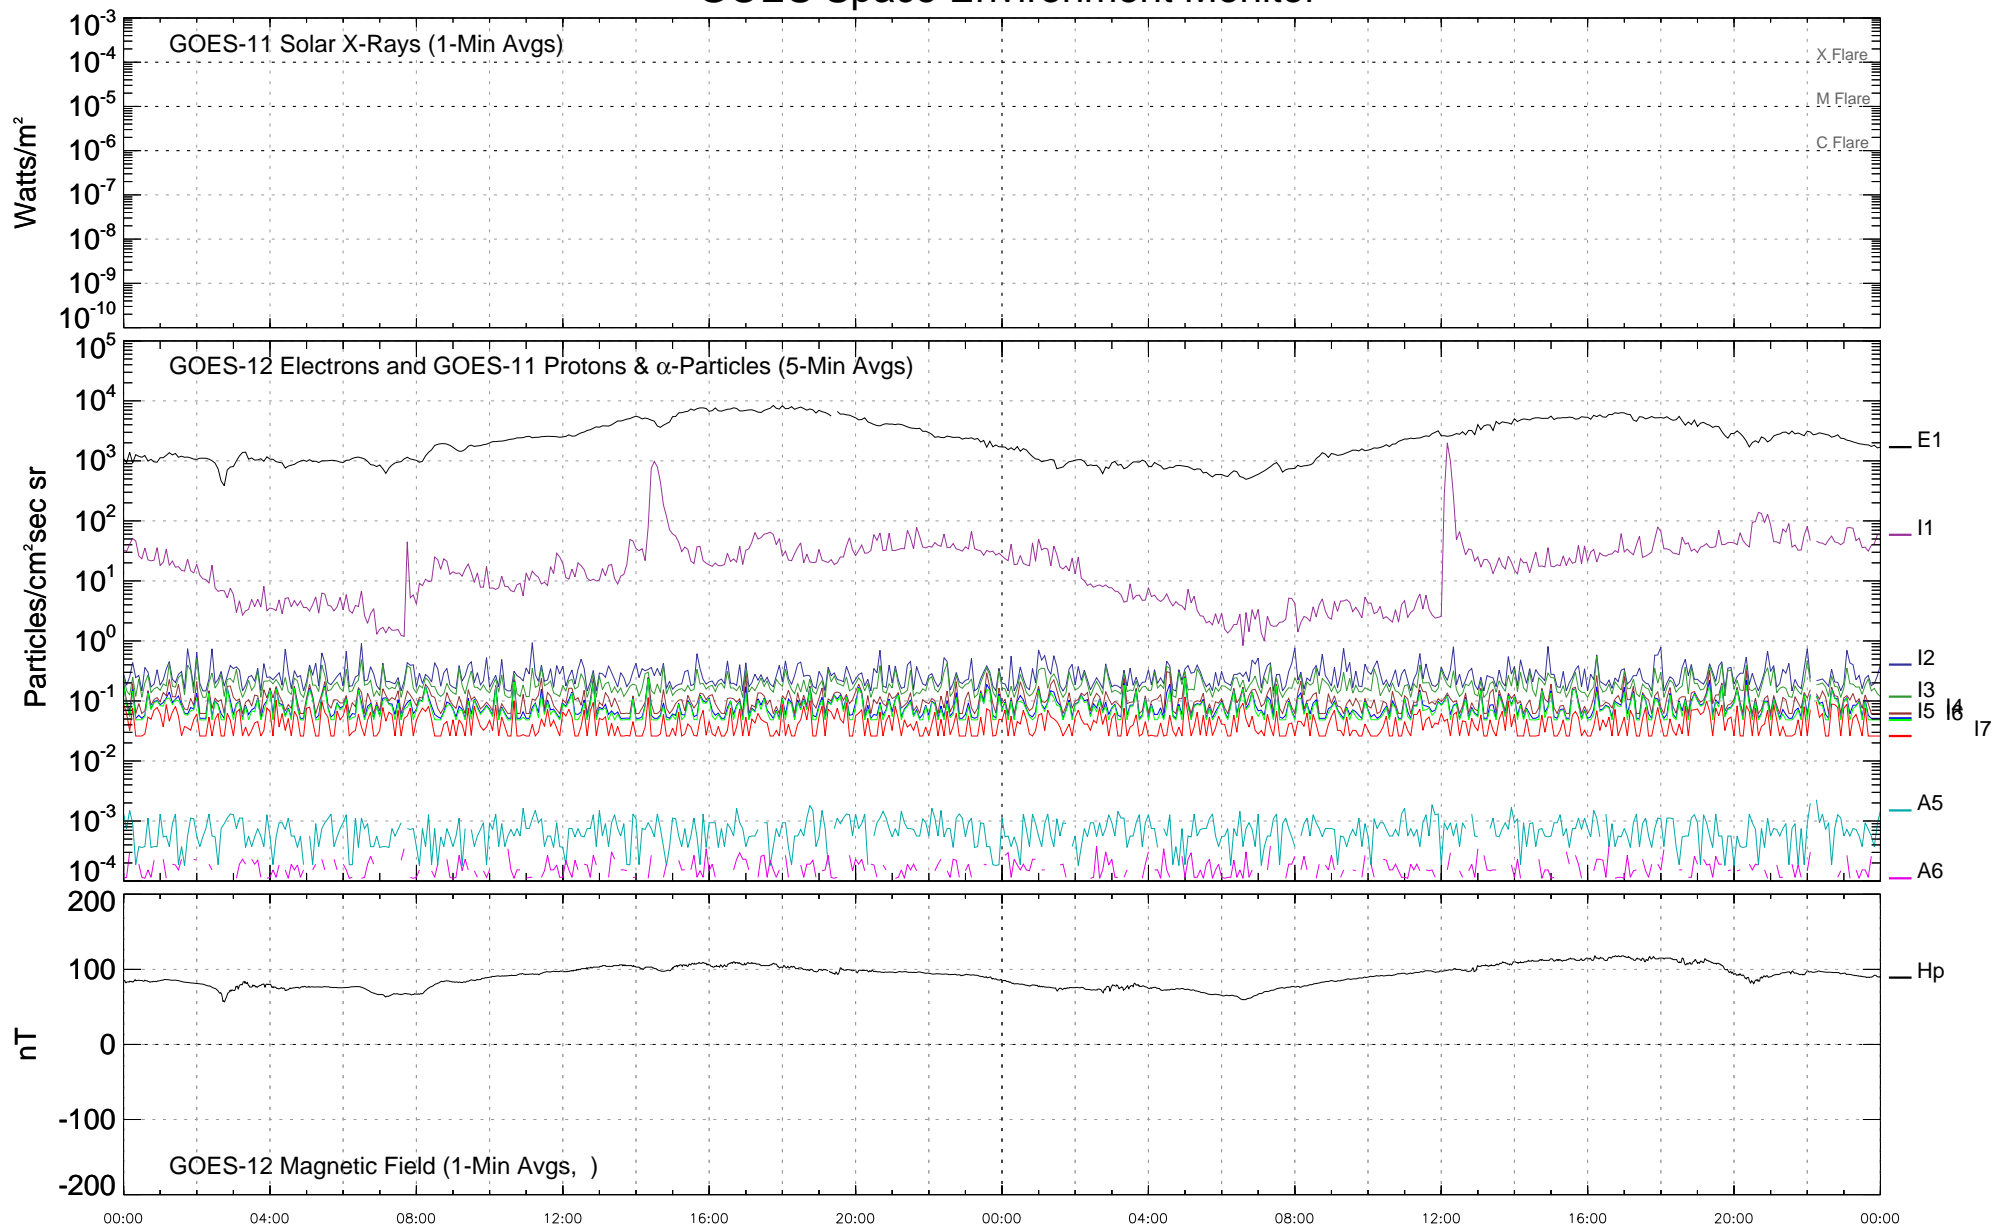

GOES Space Environment Monitor

13

14

February 2008 (Universal Time)