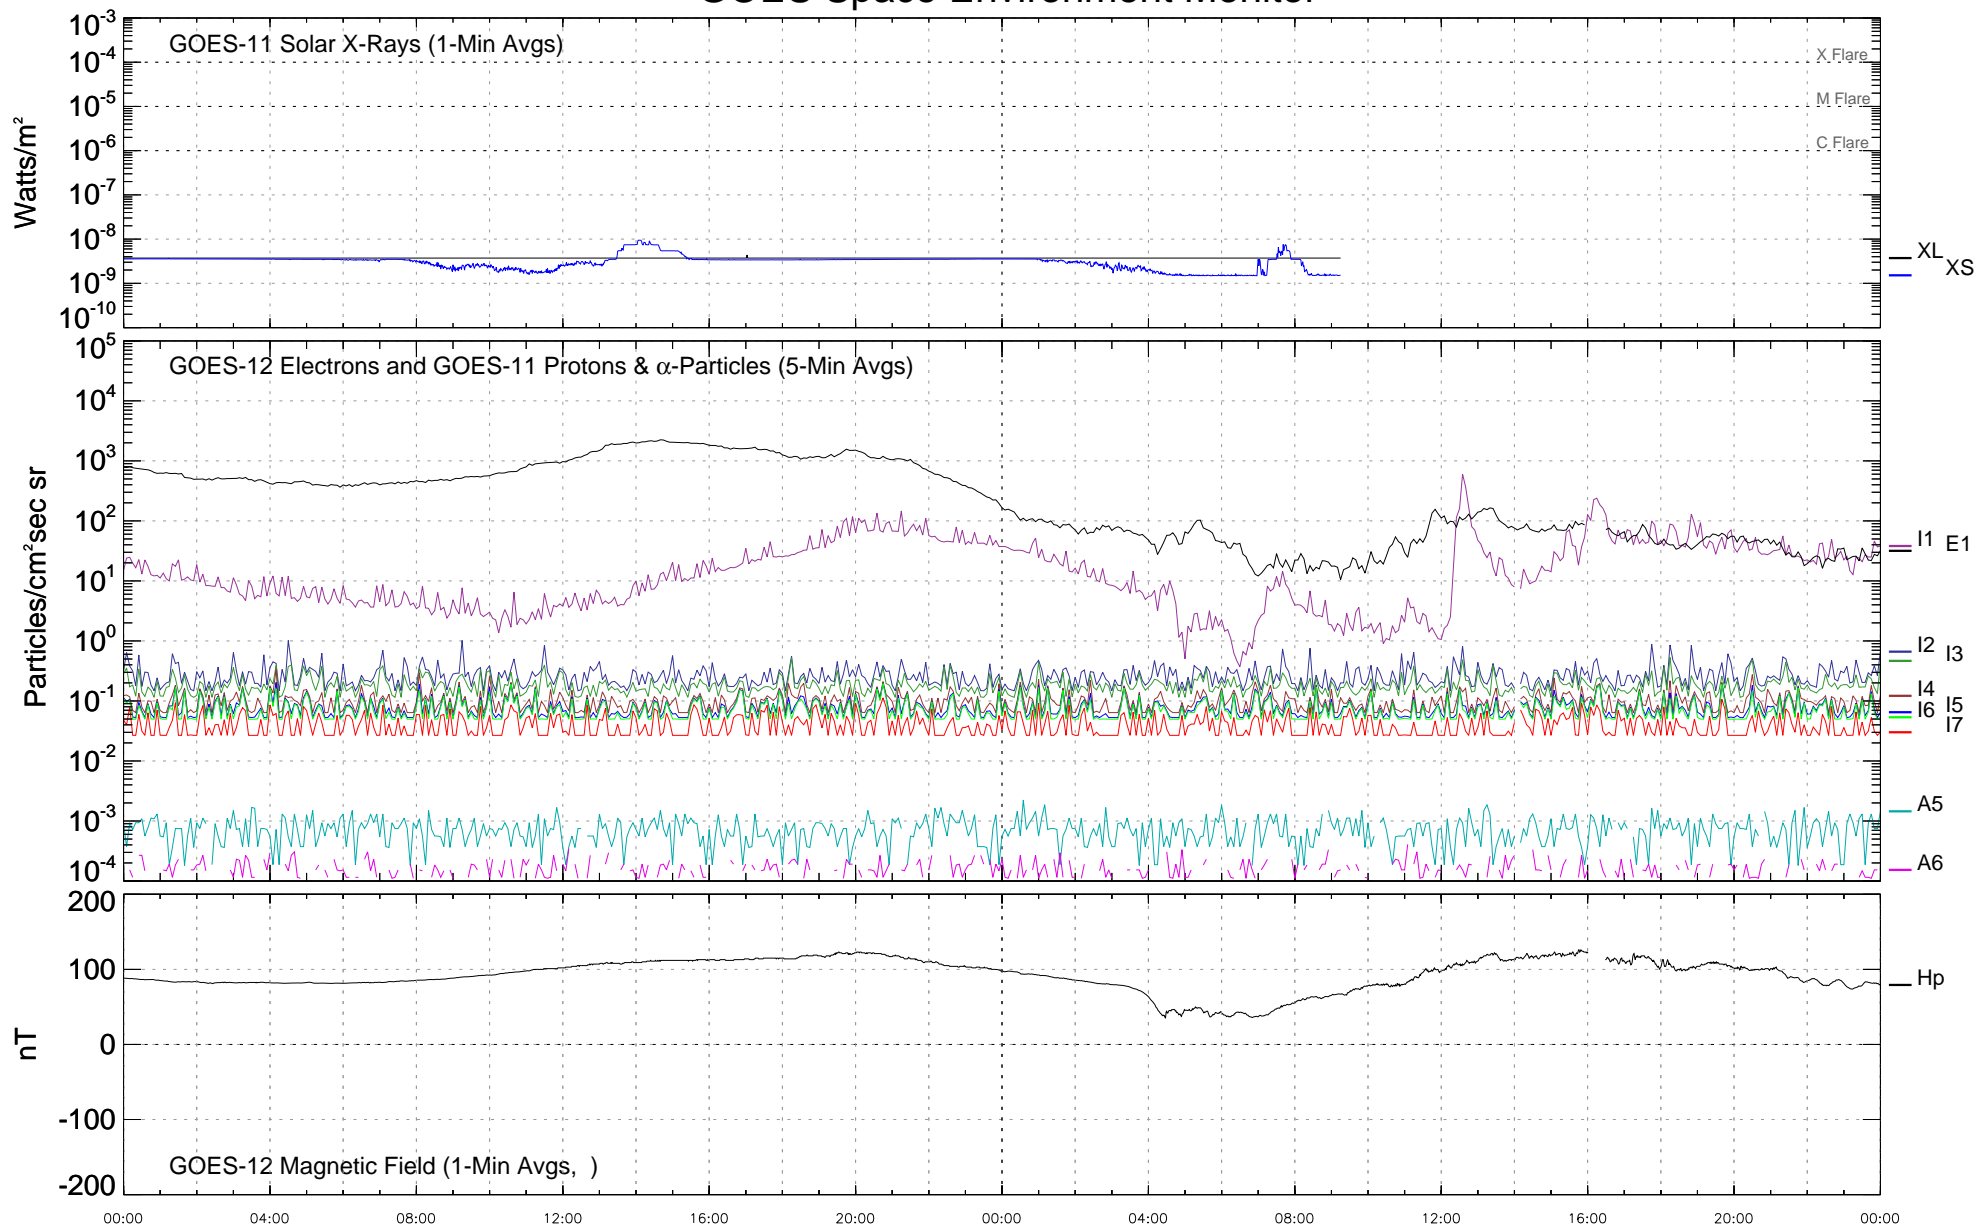

# GOES Space Environment Monitor

9

10

February 2008 (Universal Time)