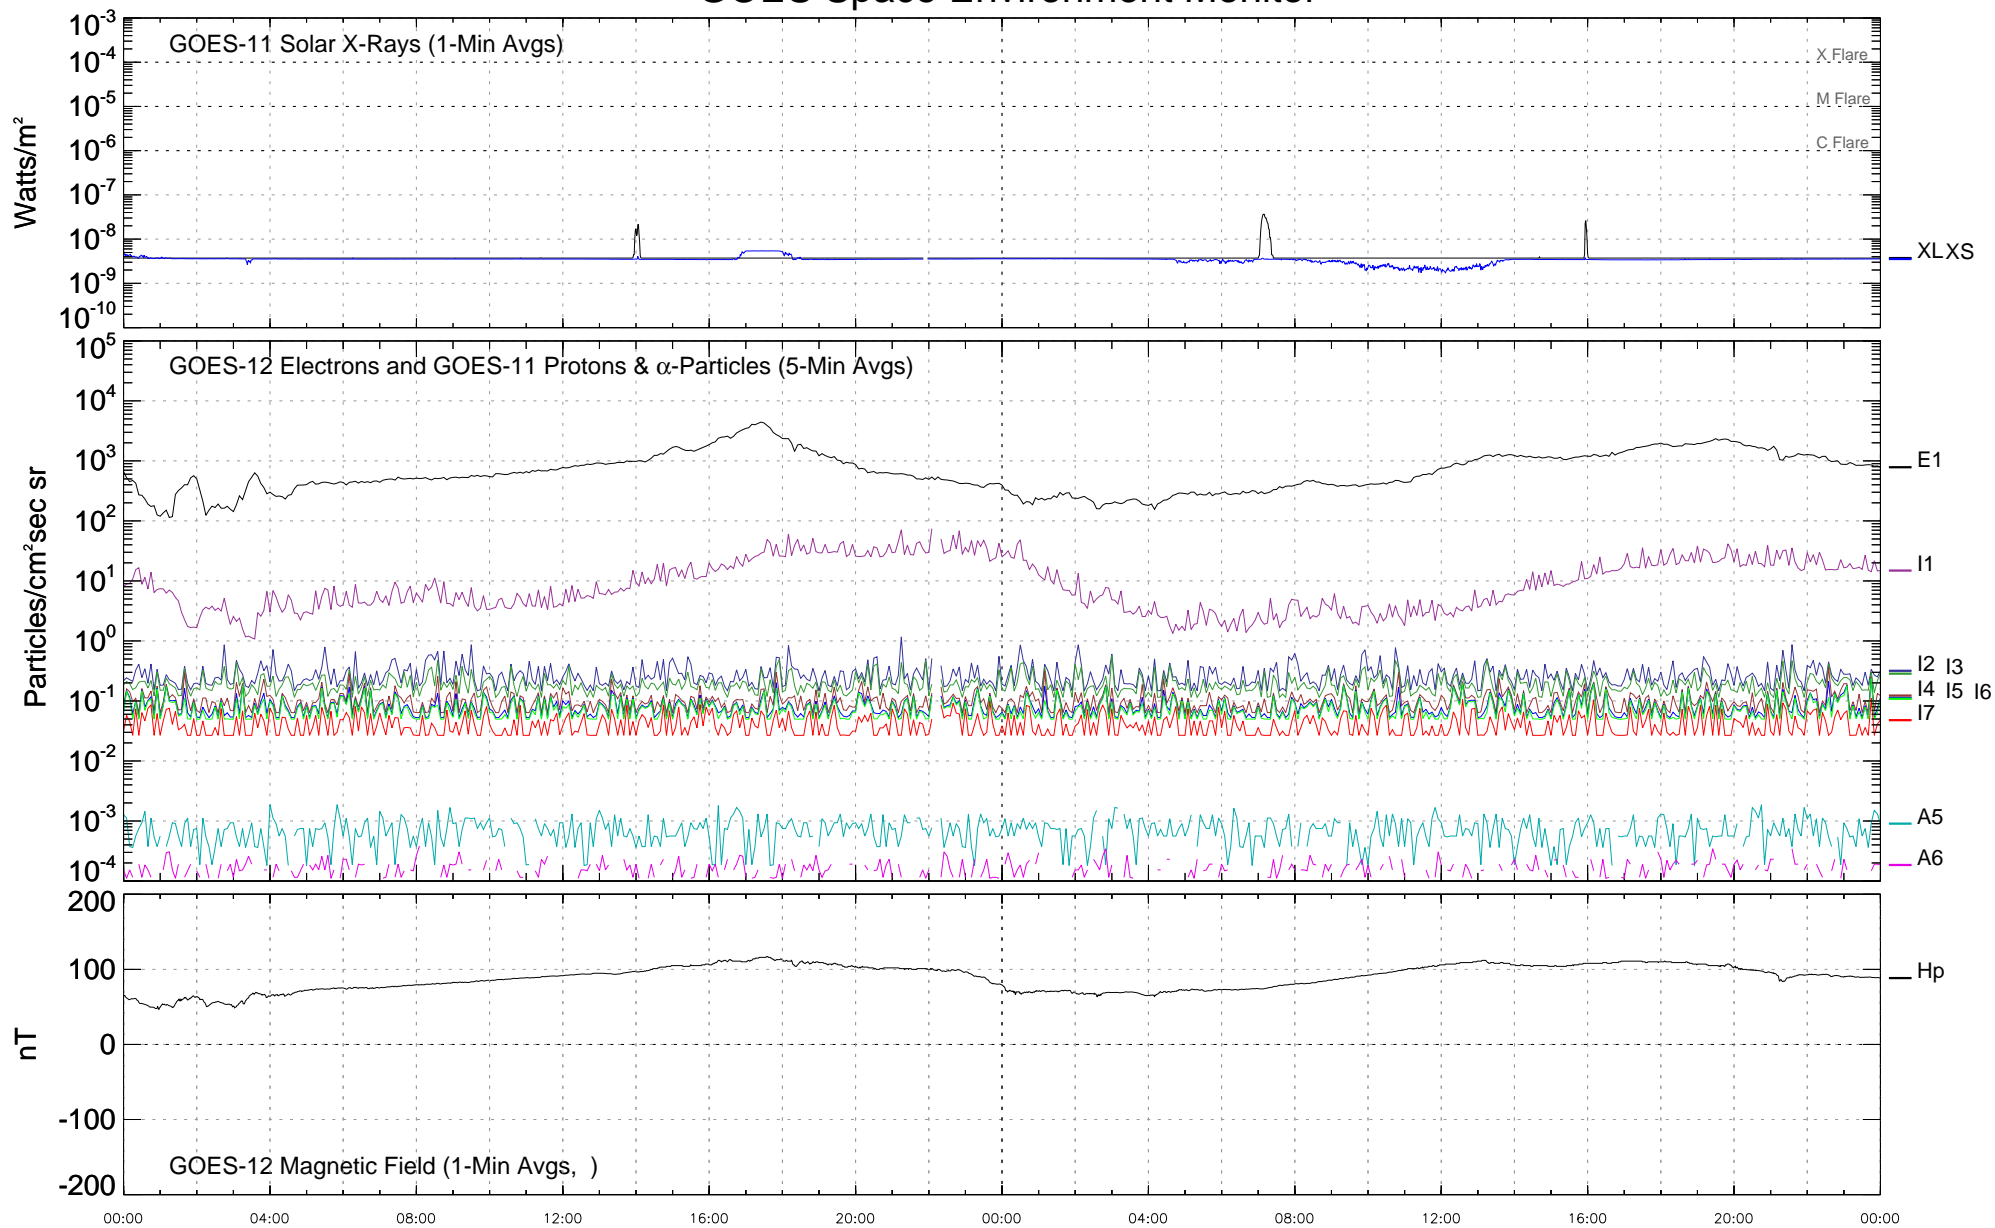

GOES Space Environment Monitor

7

February 2008 (Universal Time)