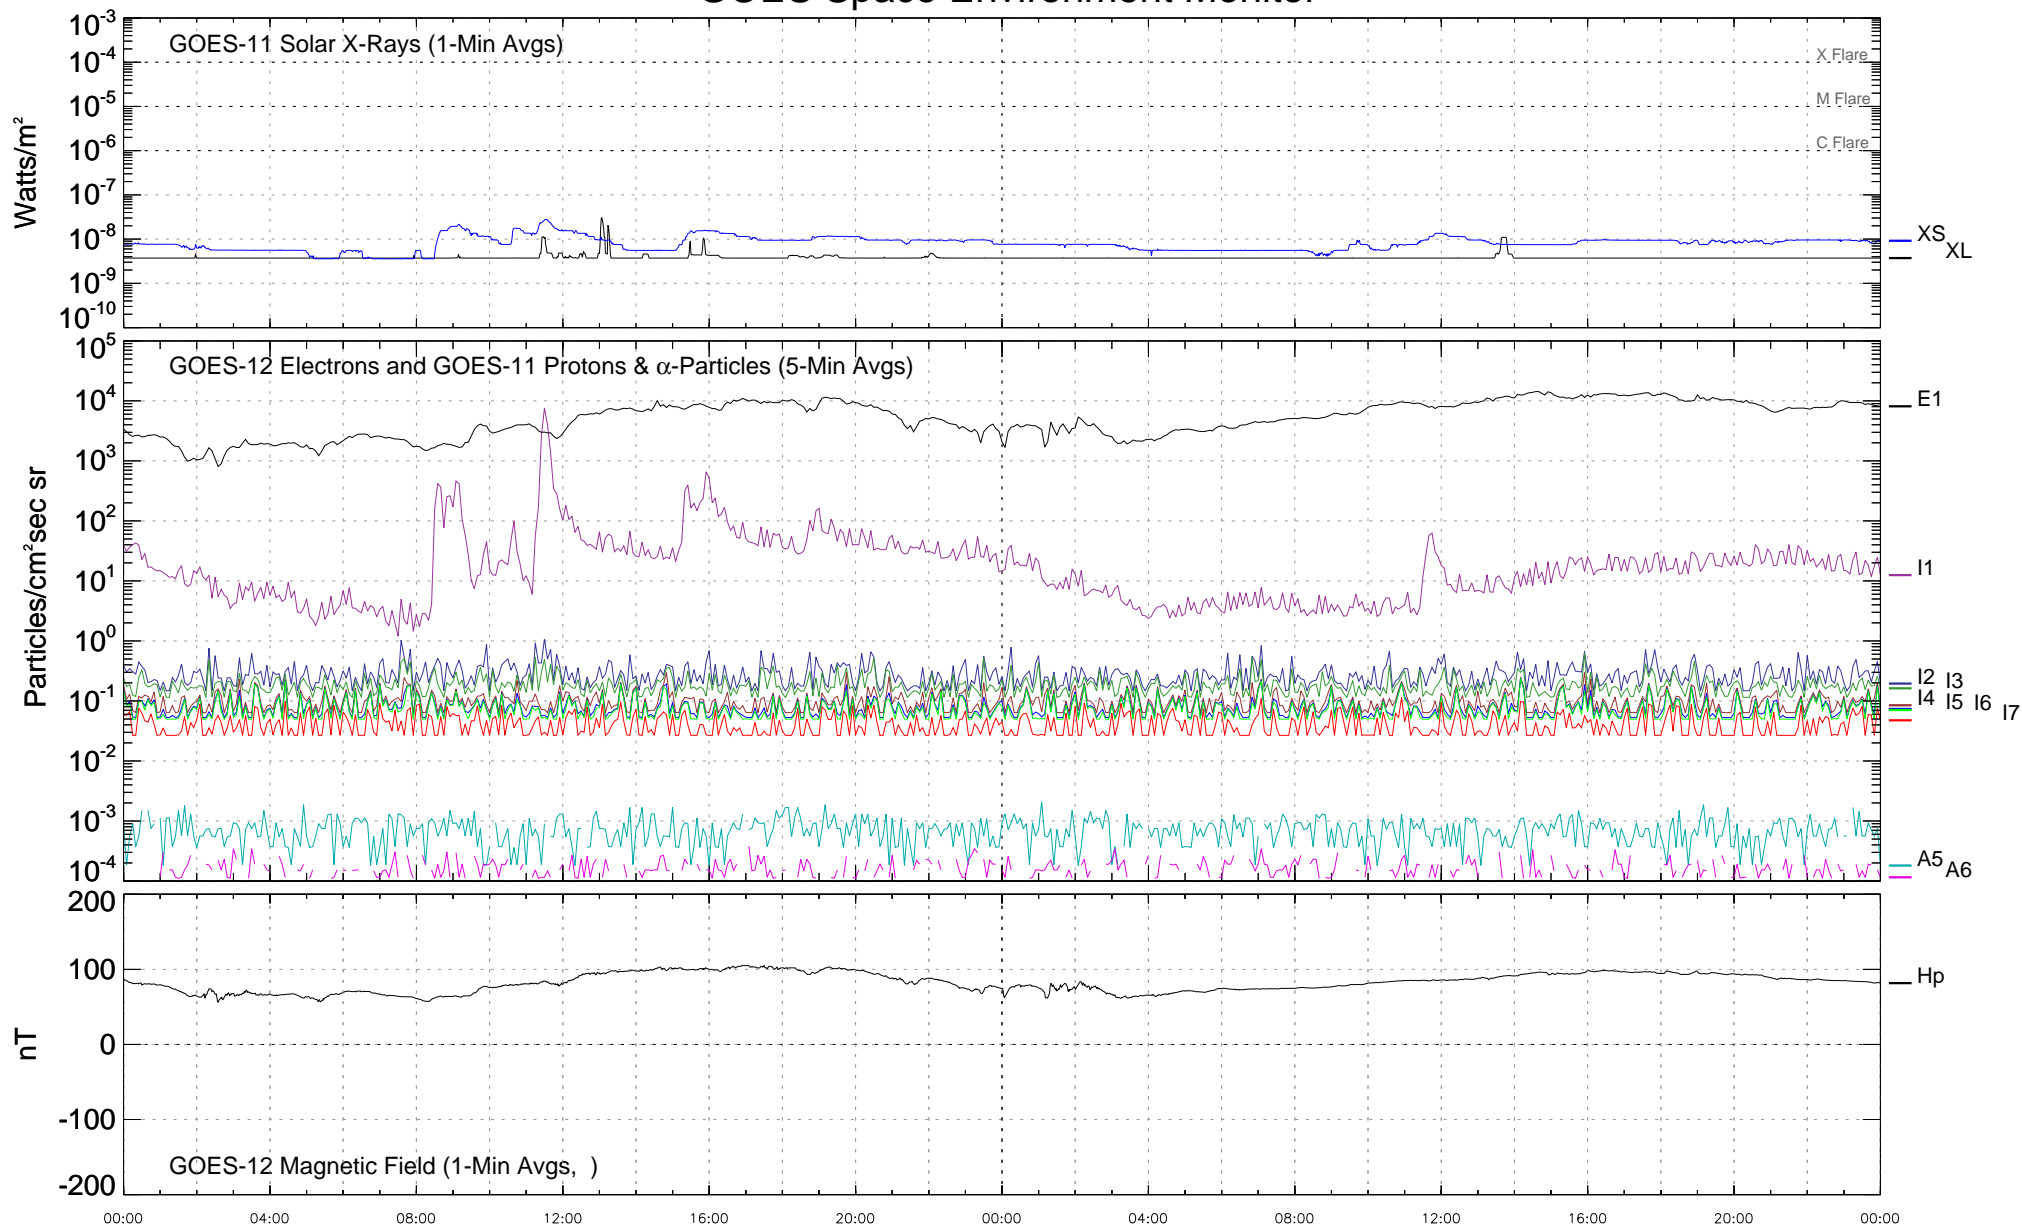

GOES Space Environment Monitor

3

4

February 2008 (Universal Time)