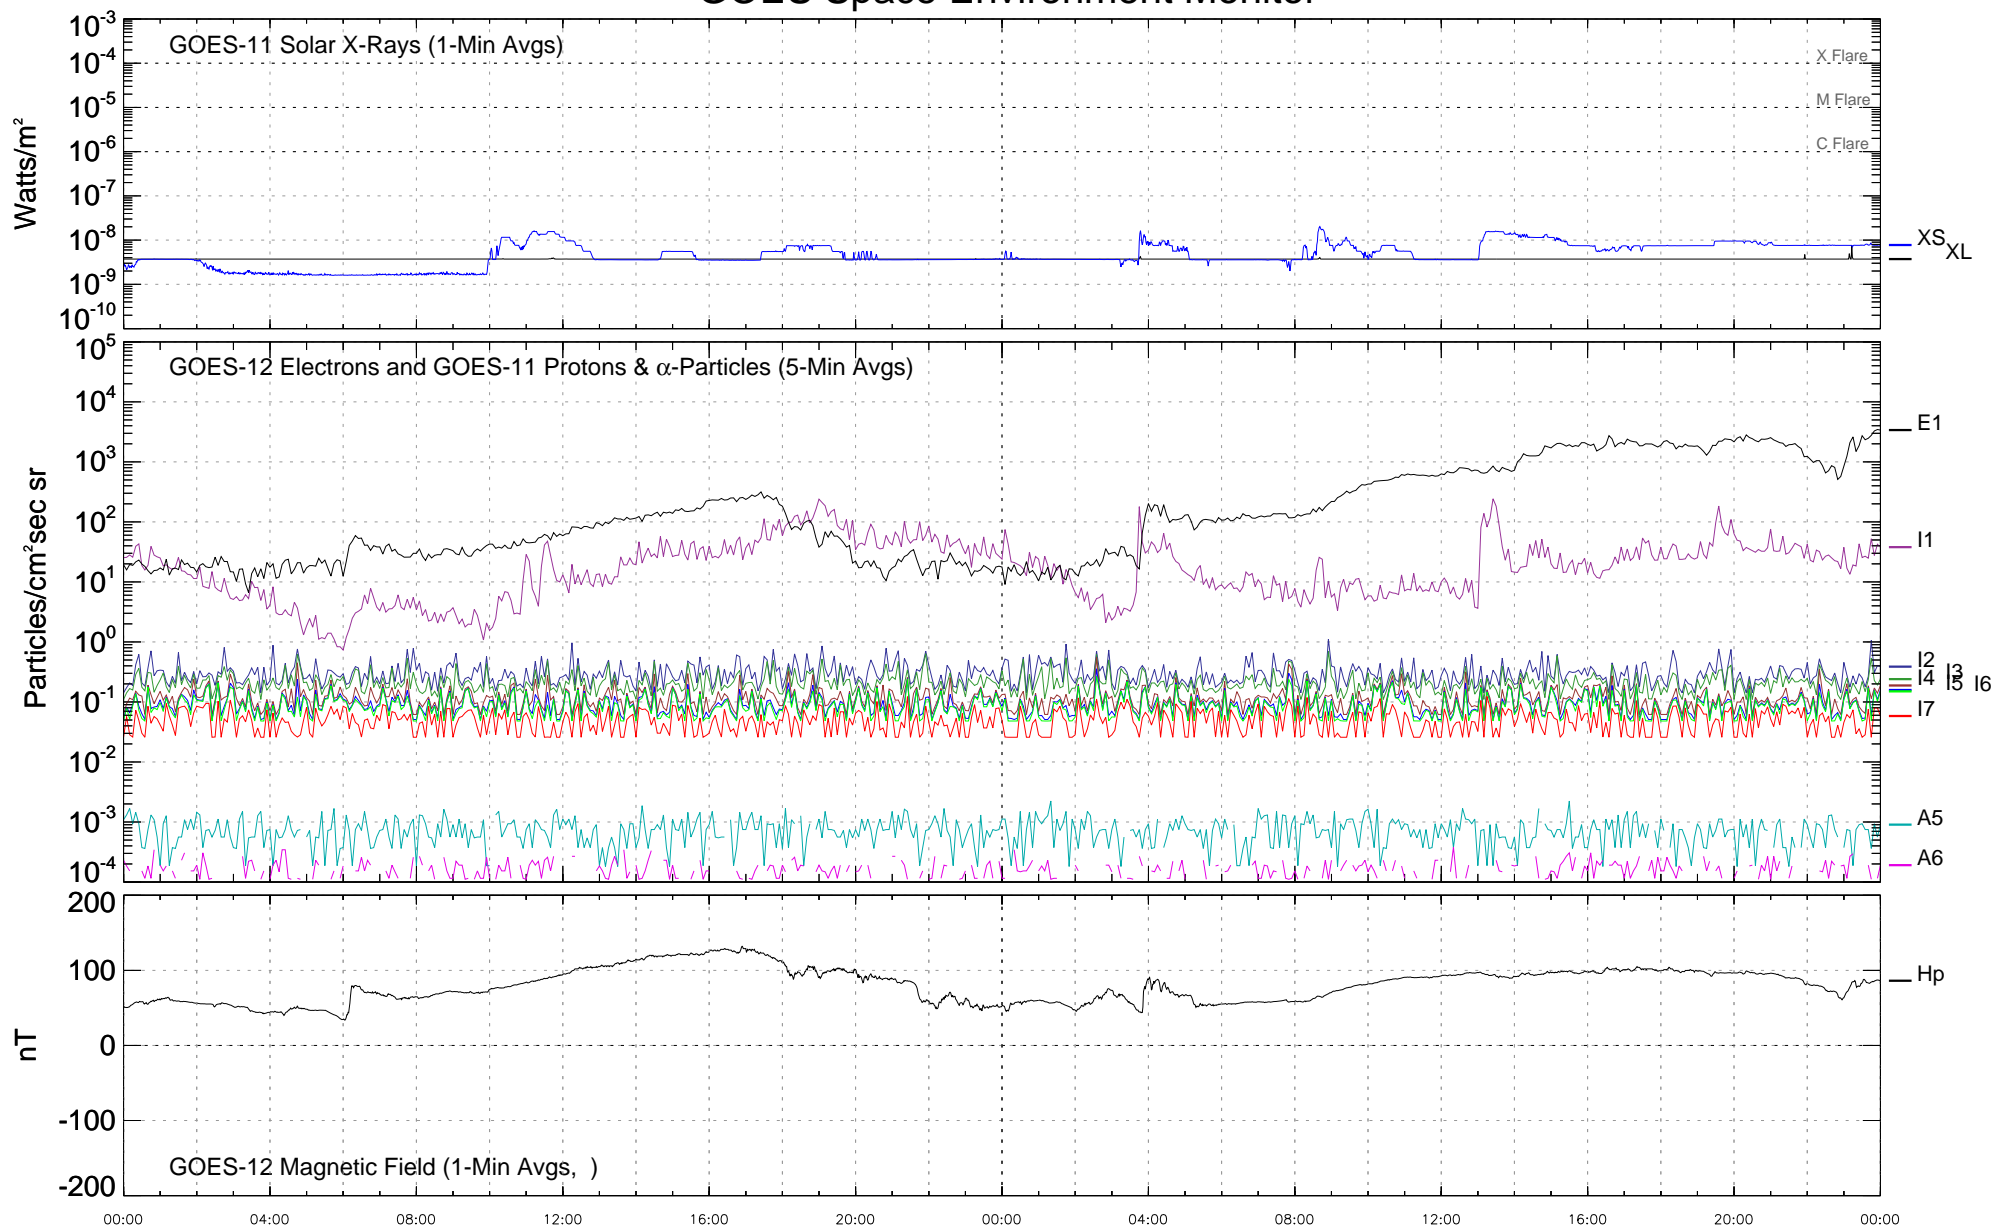

GOES Space Environment Monitor

1

2

February 2008 (Universal Time)