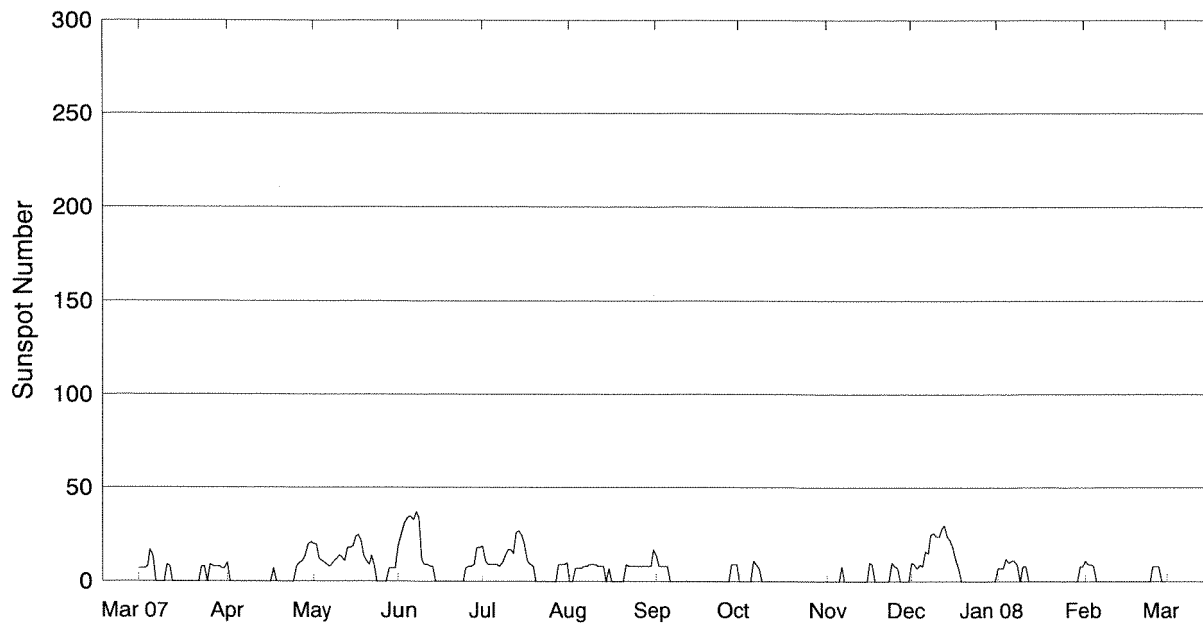

International Relative Sunspot Numbers

Mar 2007 - Feb 2008

Day	Mar 07	Apr	May	Jun	Jul	Aug	Sep	Oct*	Nov*	Dec*	Jan 08*	Feb*
1	7	10	20	19	19	0	14	0	0	10	7	11
2	7	0	20	25	11	0	8	0	0	9	7	9
3	7	0	12	31	9	7	8	0	0	7	7	9
4	8	0	11	34	9	7	8	0	0	9	12	8
5	17	0	10	35	9	7	8	0	0	8	10	0
6	14	0	9	33	9	8	0	11	8	16	11	0
7	0	0	8	37	8	8	0	9	0	15	11	0
8	0	0	9	34	10	9	0	7	0	25	9	0
9	0	0	11	12	14	9	0	0	0	26	0	0
10	0	0	12	9	17	9	0	0	0	24	8	0
11	9	0	14	9	17	8	0	0	0	24	8	0
12	8	0	13	8	15	8	0	0	0	28	0	0
13	0	0	11	8	26	8	0	0	0	30	0	0
14	0	0	18	0	27	0	0	0	0	24	0	0
15	0	0	18	0	25	0	0	0	0	22	0	0
16	0	0	19	0	20	0	0	0	10	18	0	0
17	0	7	24	0	11	0	0	0	9	11	0	0
18	0	0	25	0	9	0	0	0	0	7	0	0
19	0	0	22	0	8	0	0	0	0	0	0	0
20	0	0	14	0	0	0	0	0	0	0	0	0
21	0	0	11	0	0	9	0	0	0	0	0	0
22	0	0	9	0	0	8	0	0	0	0	0	0
23	8	0	14	0	0	8	0	0	0	0	0	0
24	8	0	9	0	0	8	0	0	10	0	0	0
25	0	8	0	7	0	8	0	0	8	0	0	8
26	9	10	0	8	0	8	0	0	7	0	0	8
27	8	11	0	8	0	8	0	0	0	0	0	8
28	8	14	0	9	9	8	9	0	0	0	0	0
29	8	20	7	18	9	8	9	0	0	0	0	0
30	7	21	7	18	9	8	9	0	0	0	8	
31	7		7		0	17		0		0	8	
Mean	4.5	3.4	11.7	12.1	9.7	6.0	2.4	0.9	1.7	10.1	3.4	2.1