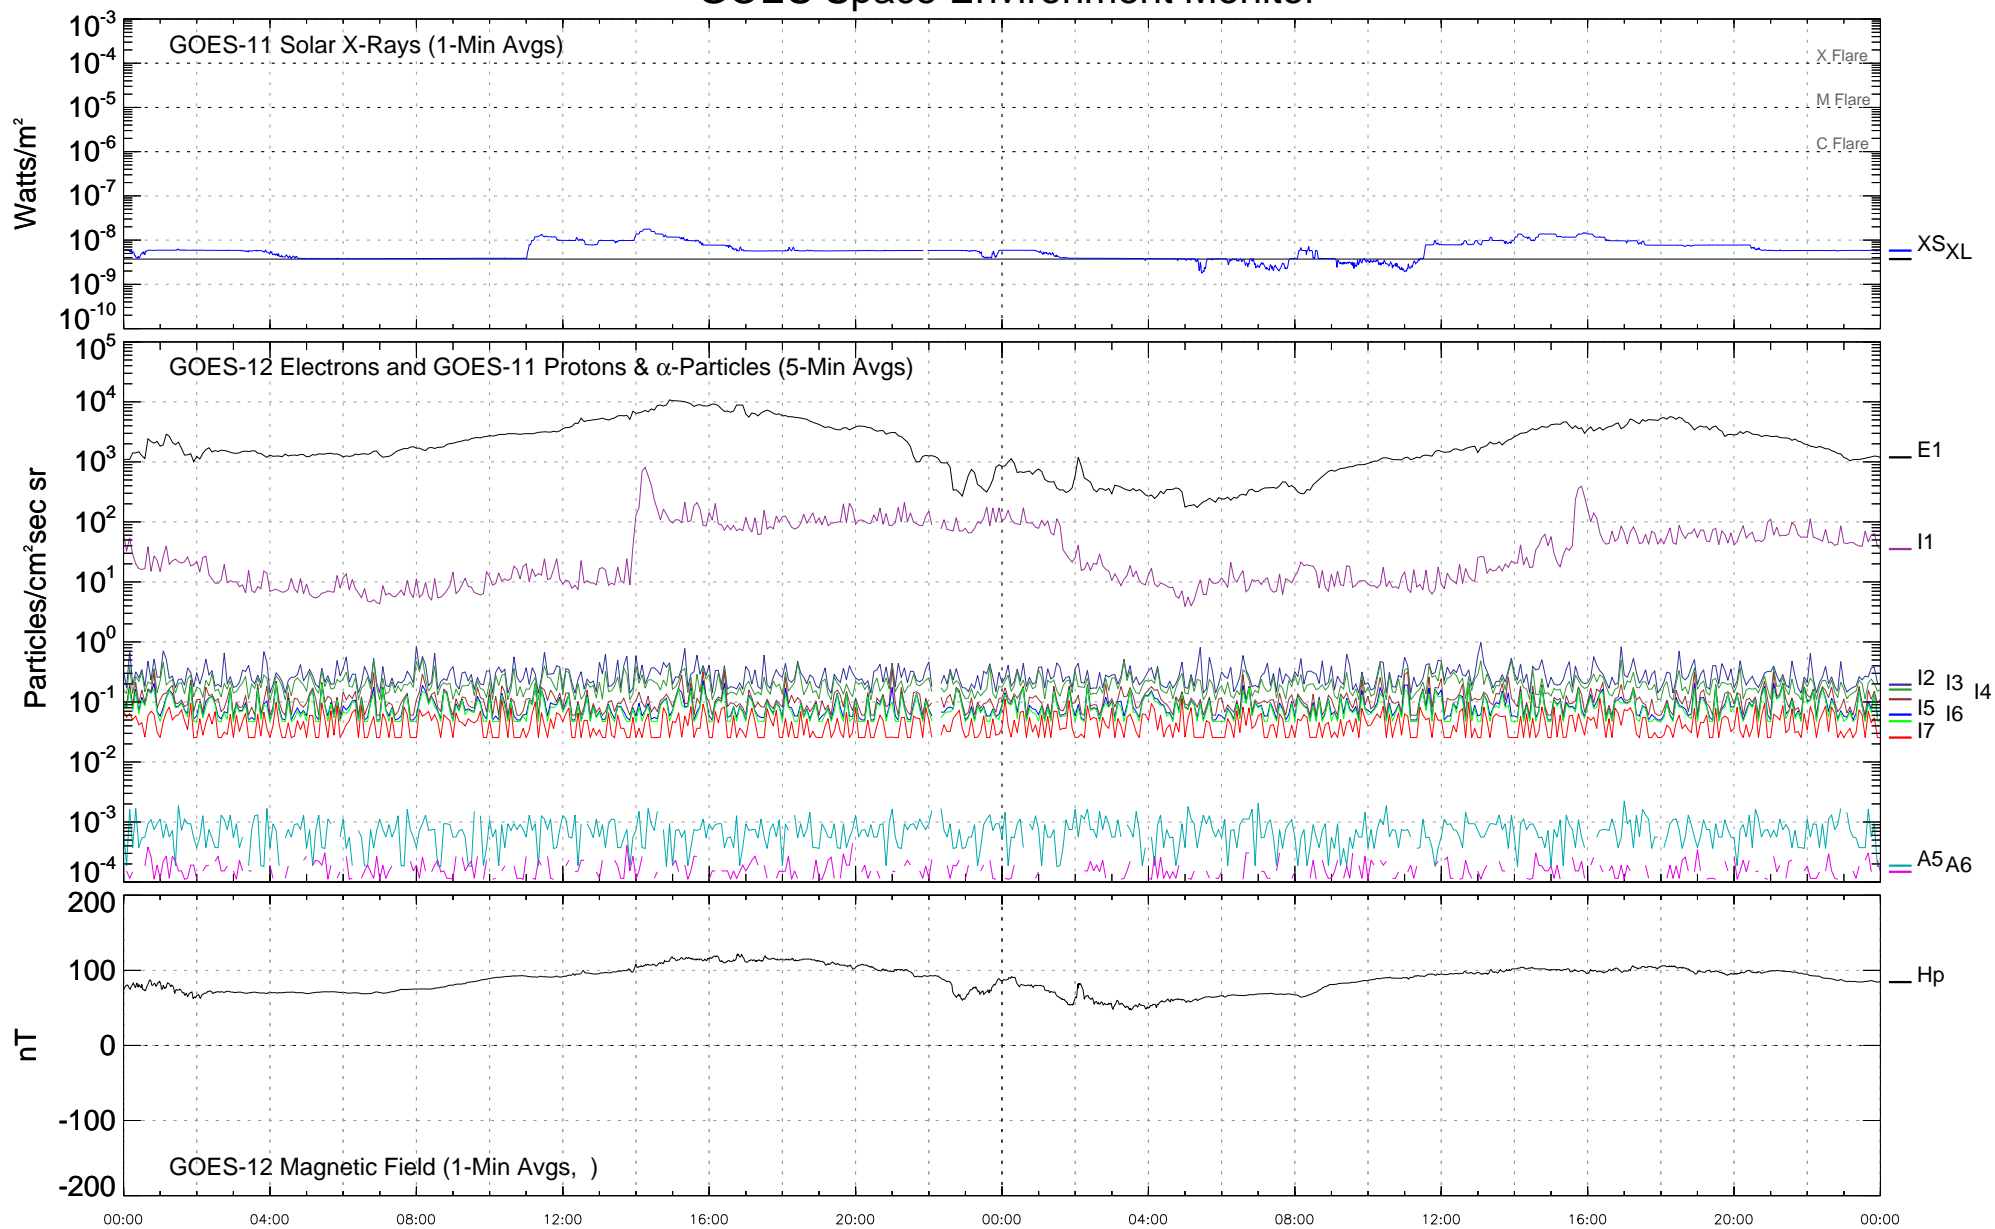

GOES Space Environment Monitor

17

18
January 2008 (Universal Time)