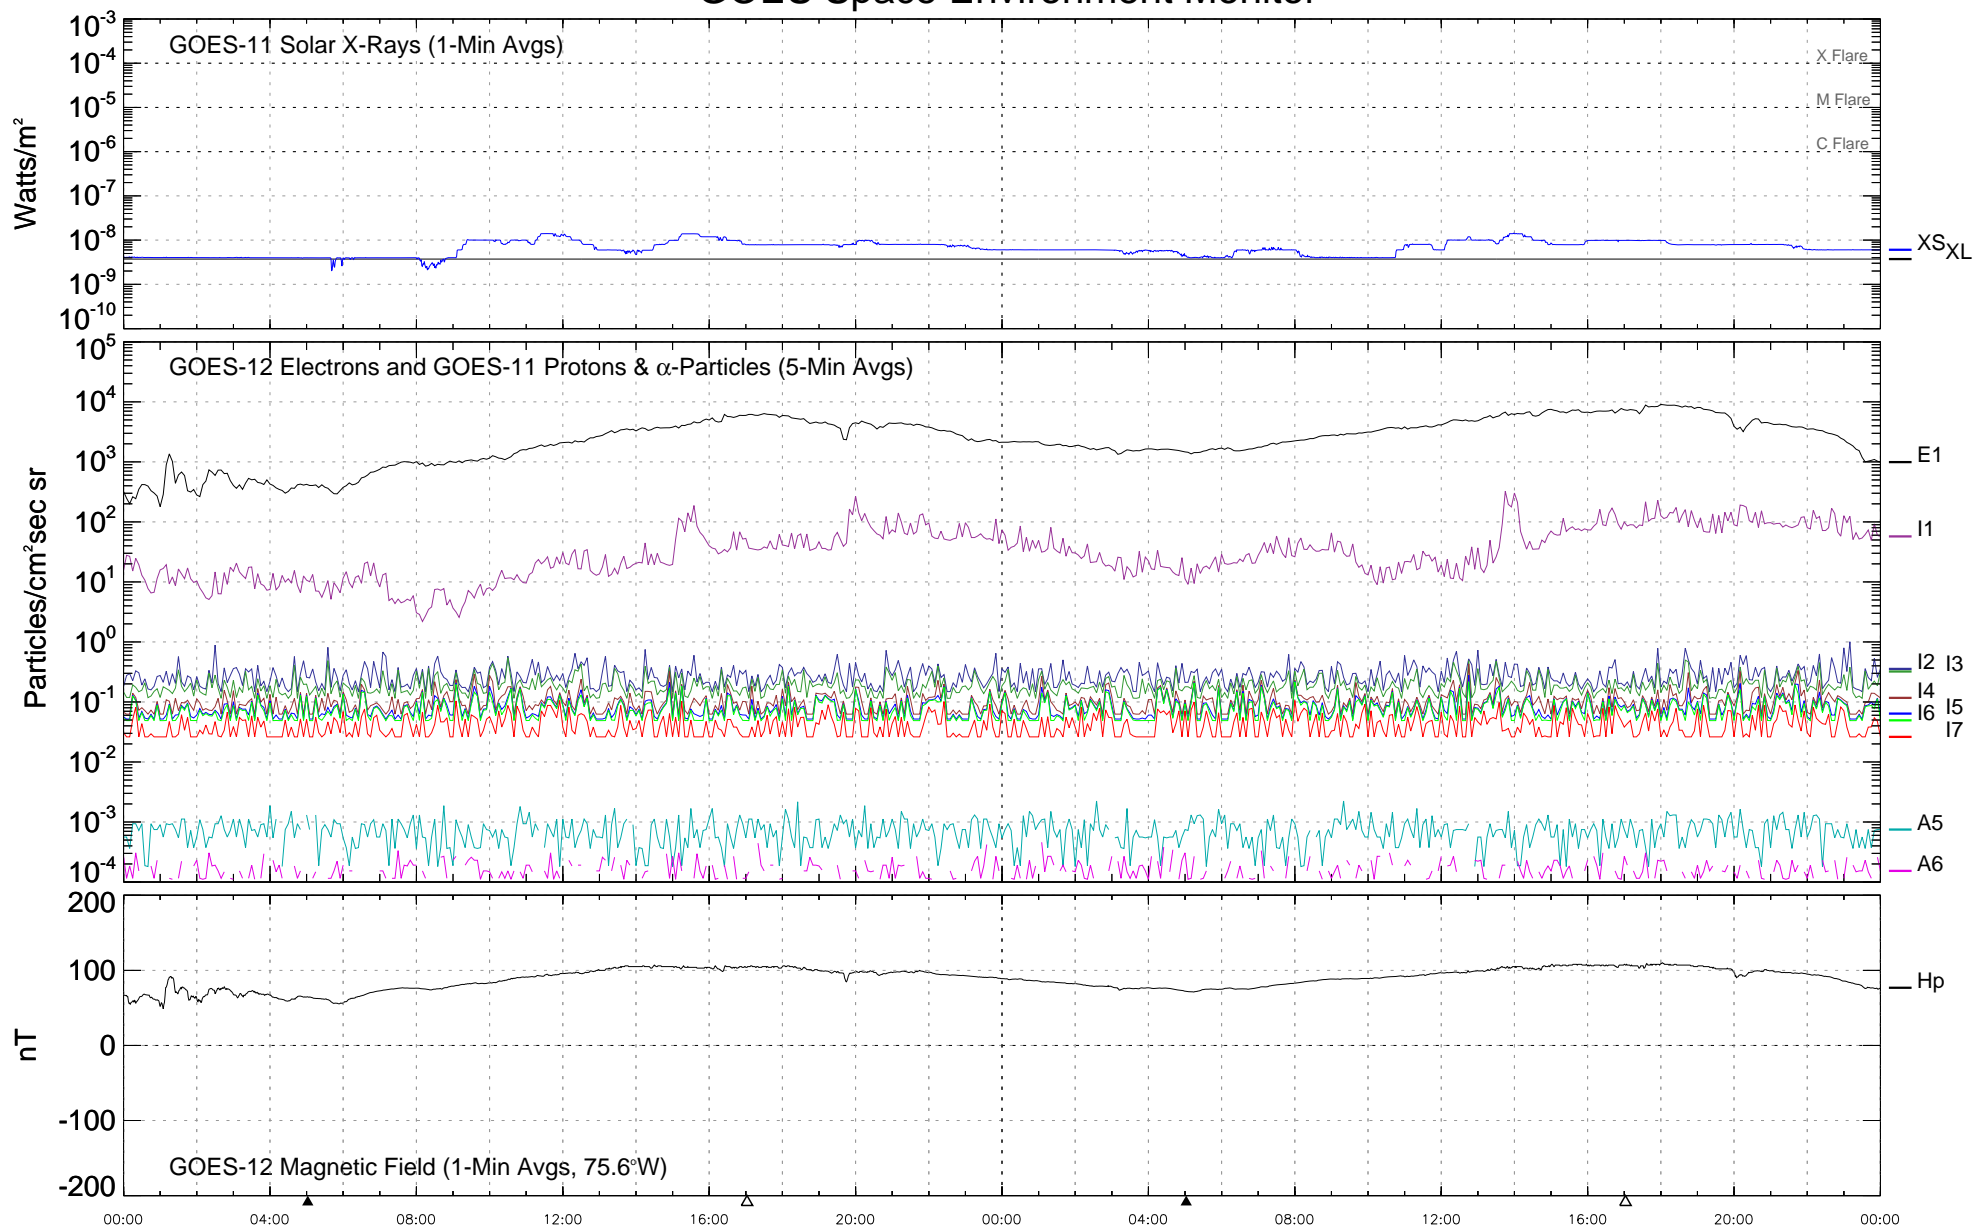

GOES Space Environment Monitor

21

22

December 2007 (Universal Time)