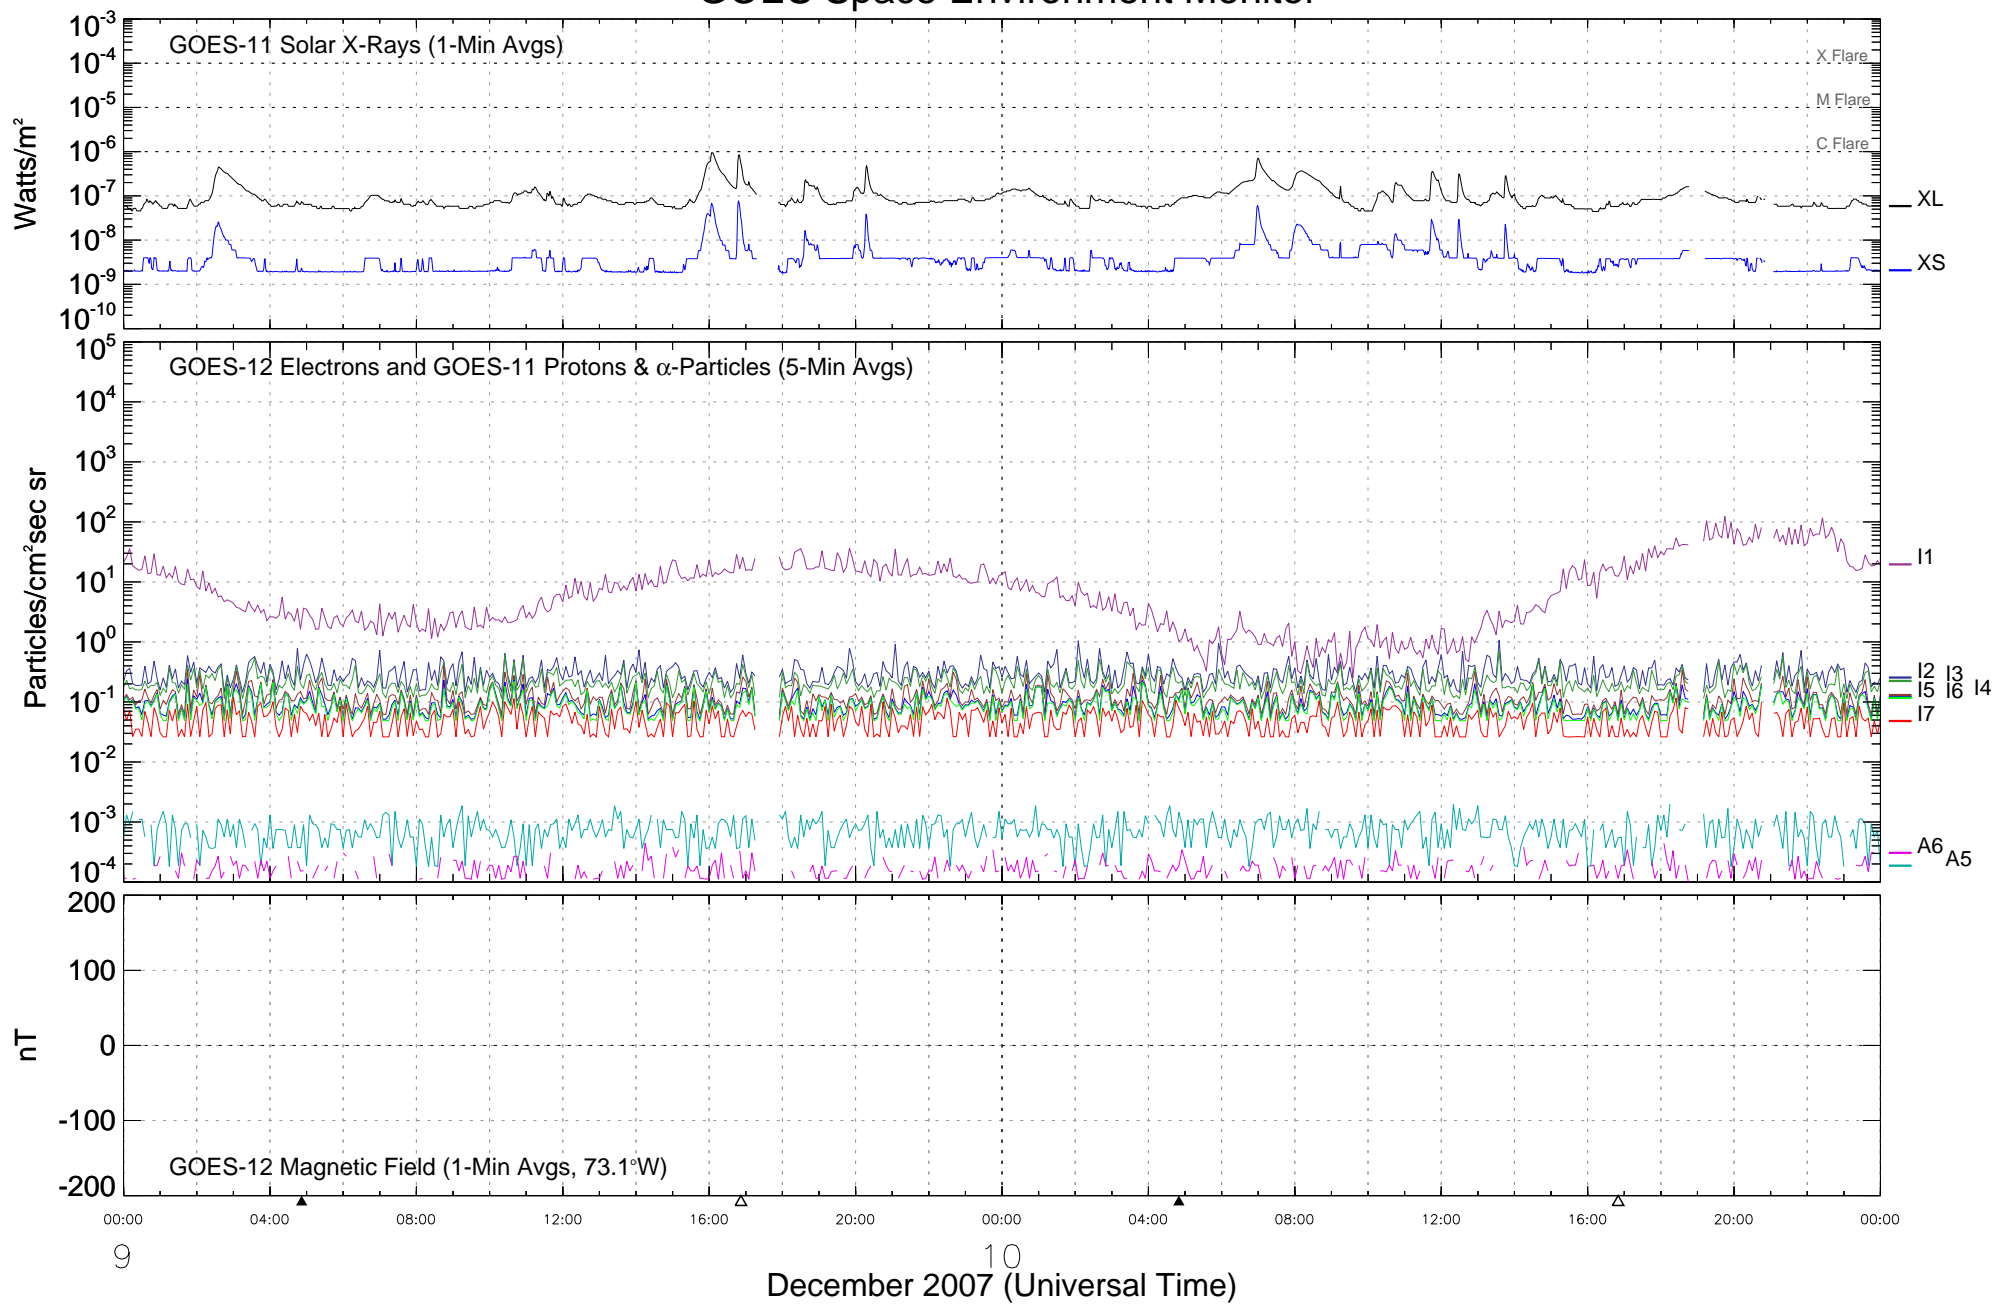

GOES Space Environment Monitor

9

10