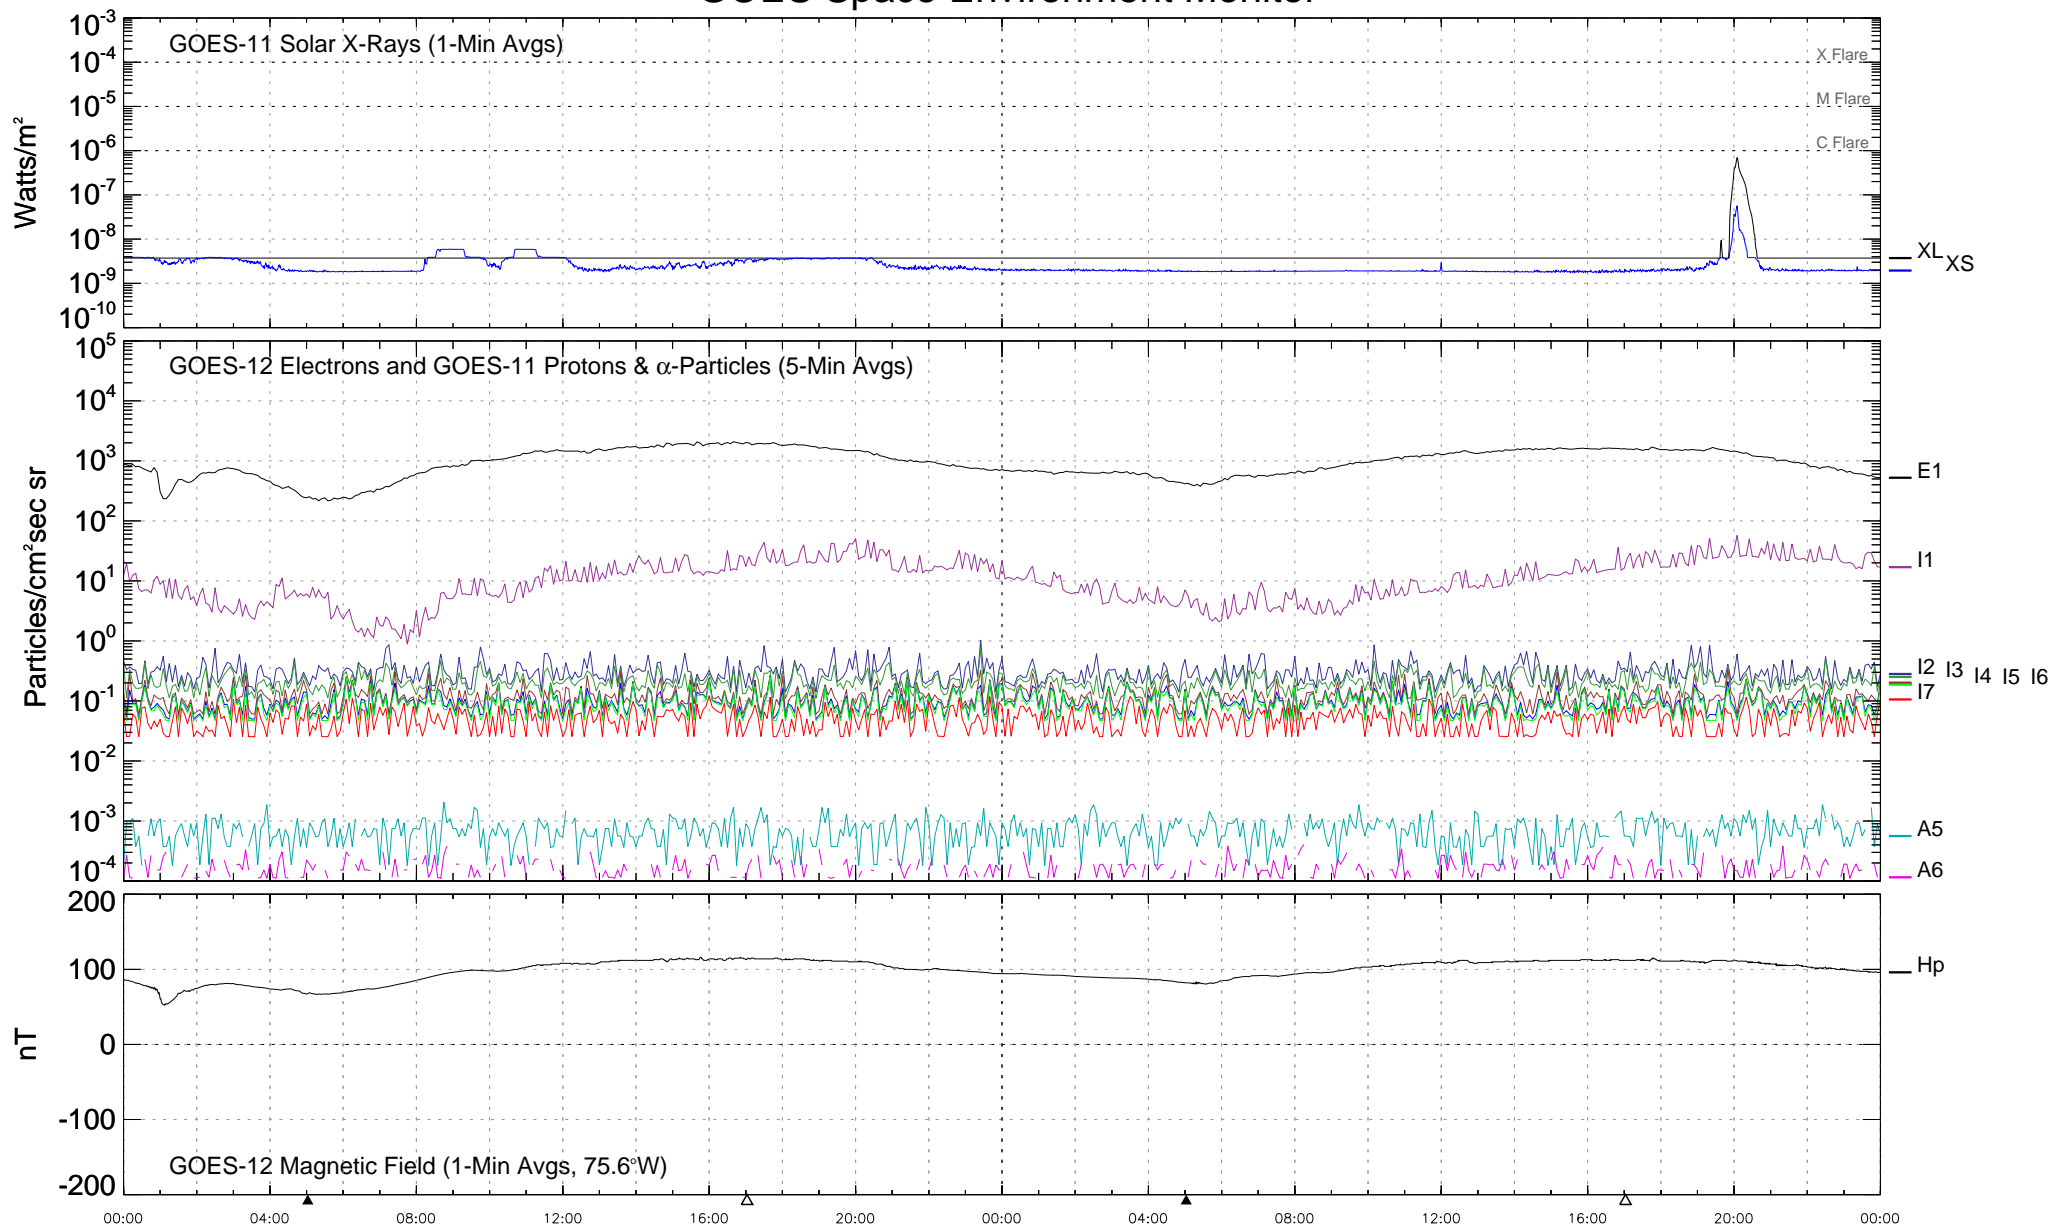

GOES Space Environment Monitor

1

2

December 2007 (Universal Time)