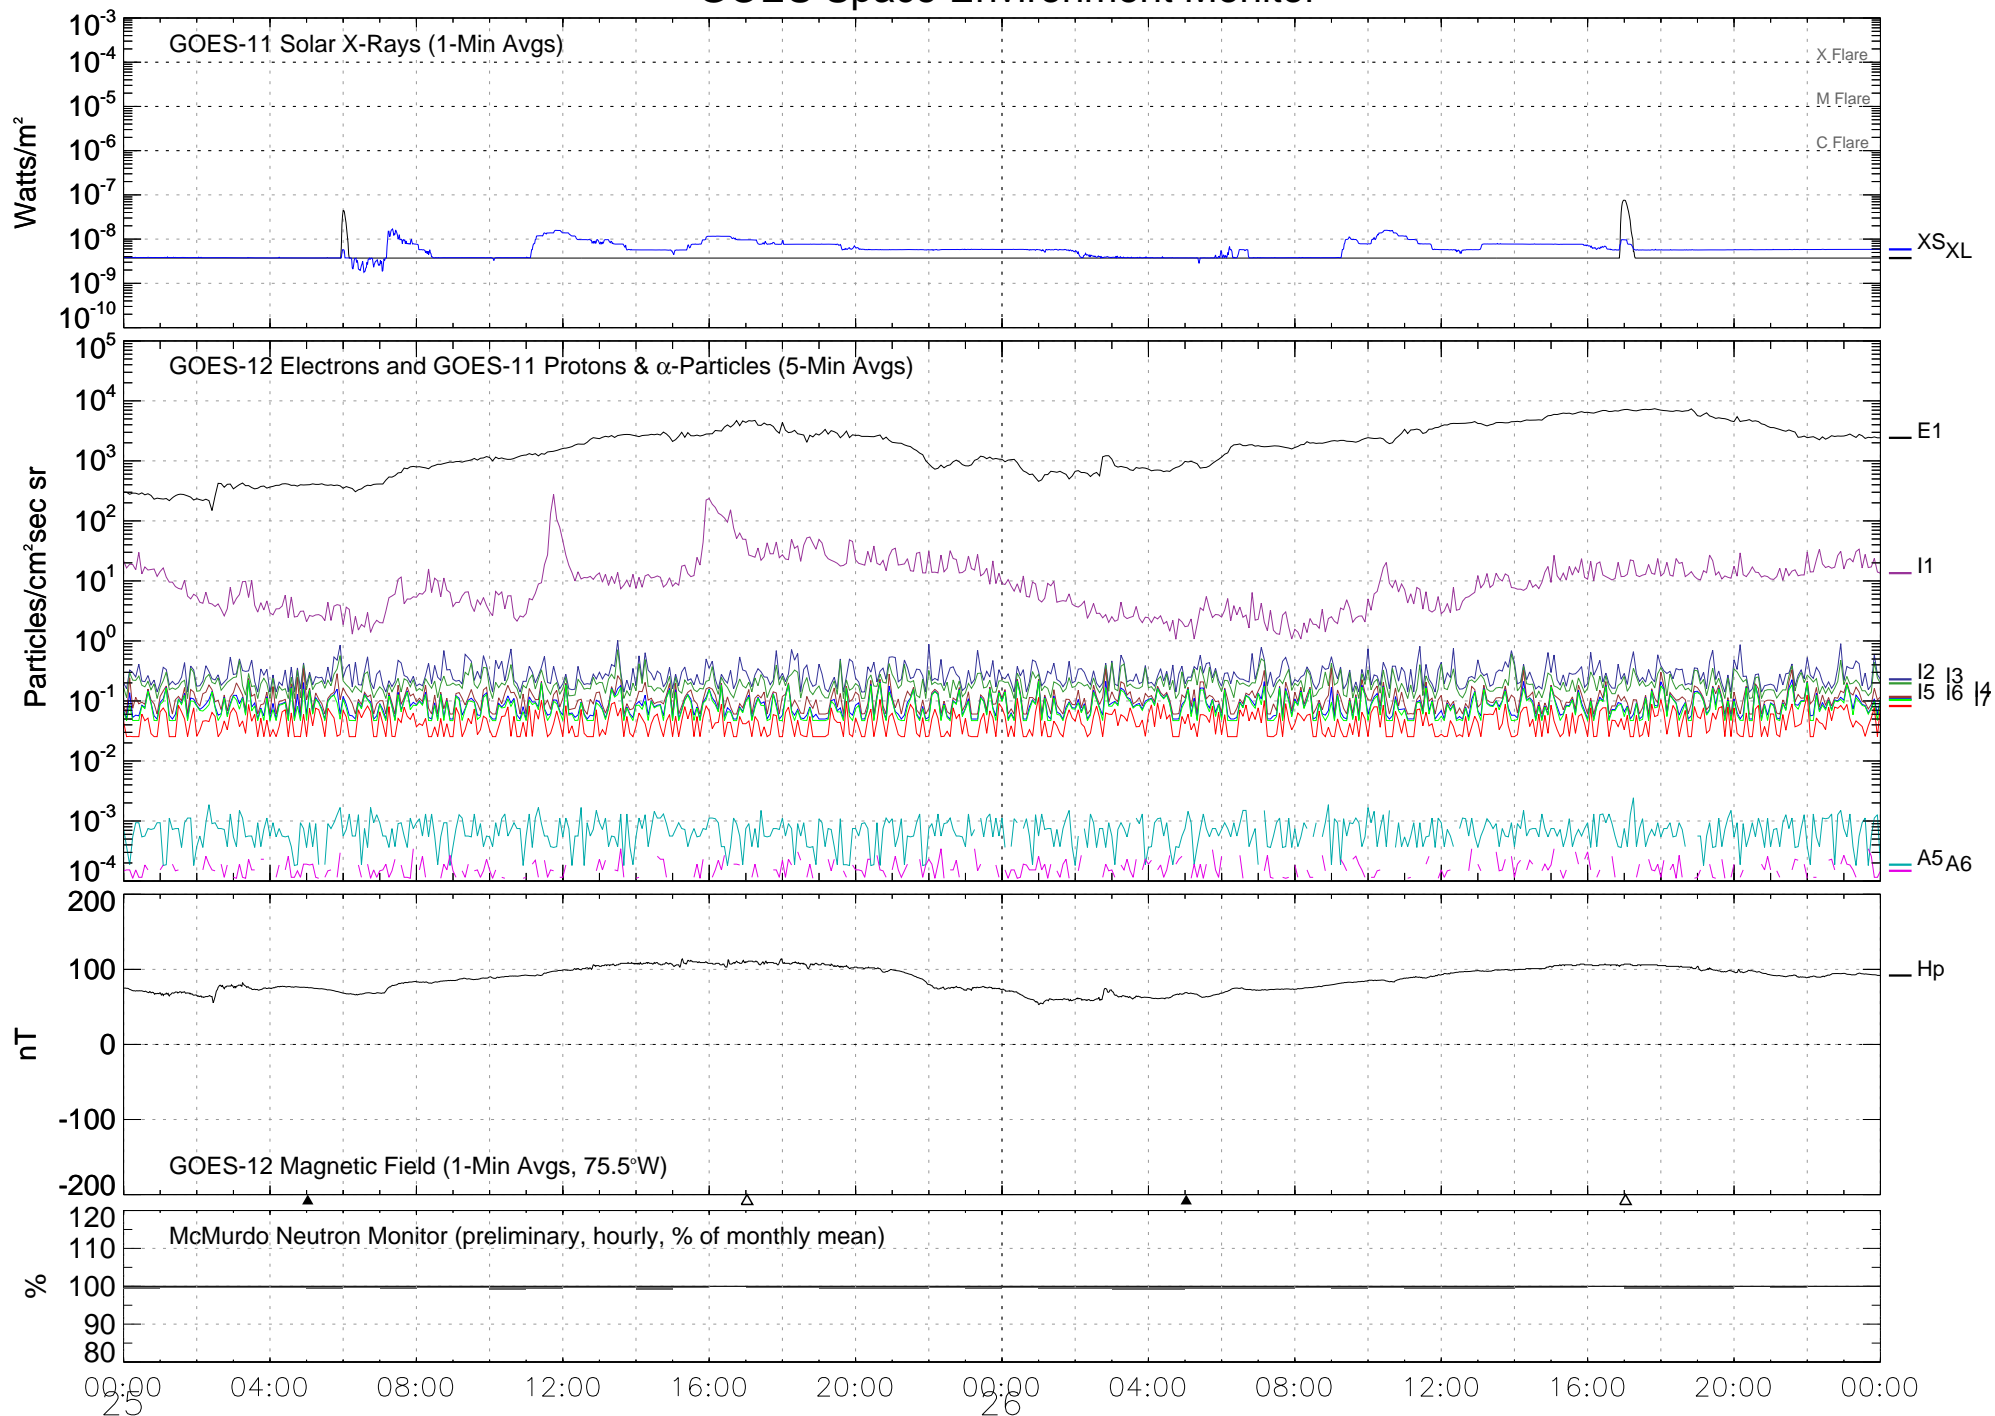

GOES Space Environment Monitor

November 2007 (Universal Time)