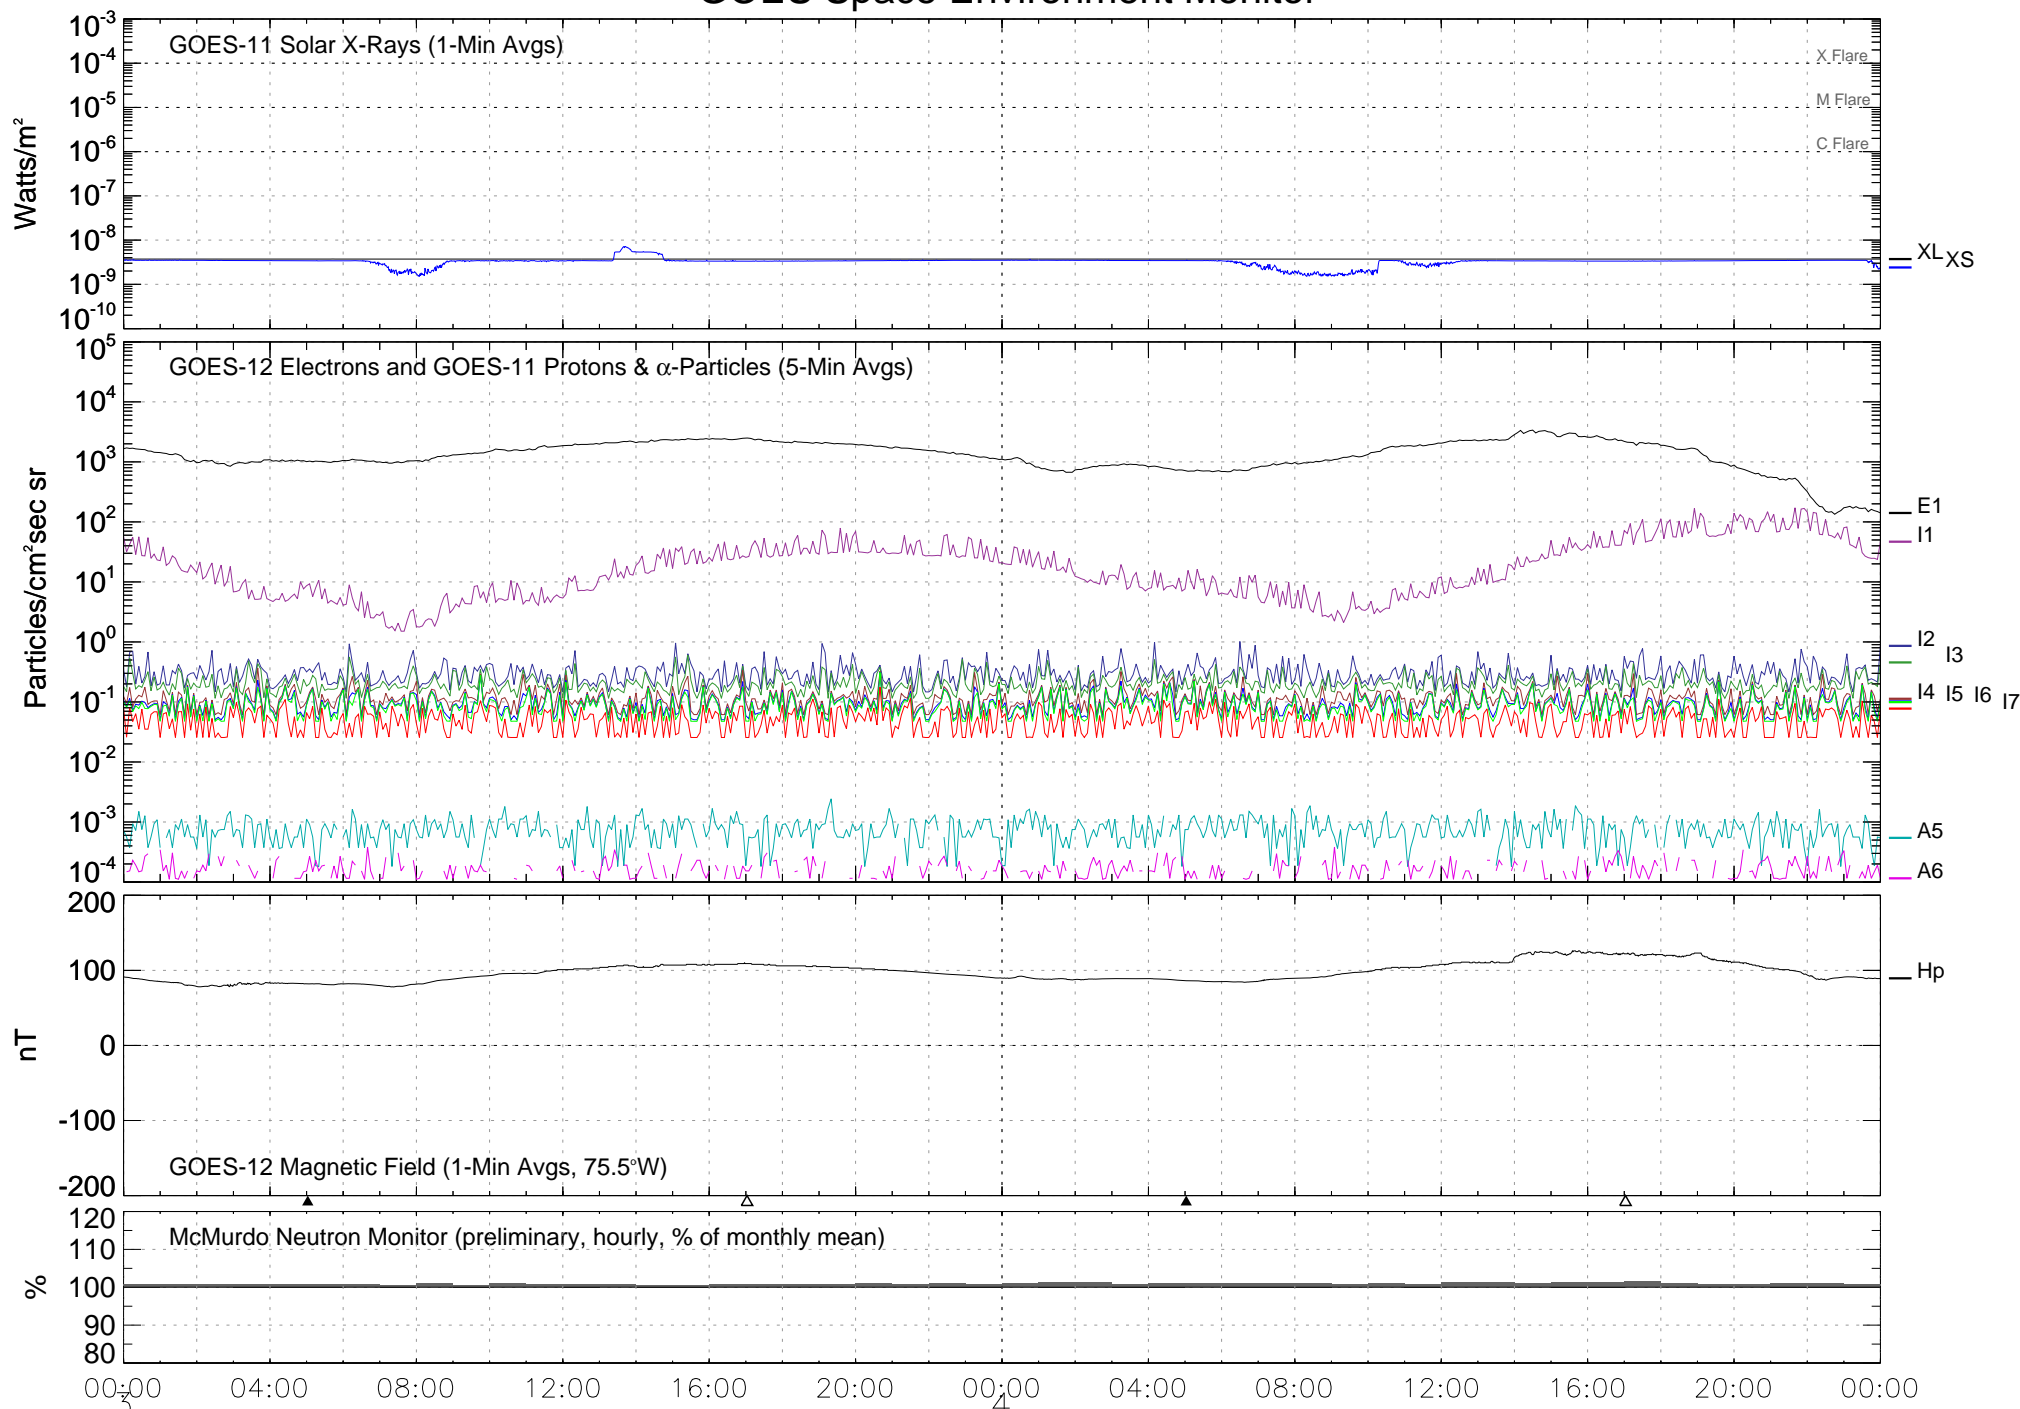

GOES Space Environment Monitor

November 2007 (Universal Time)