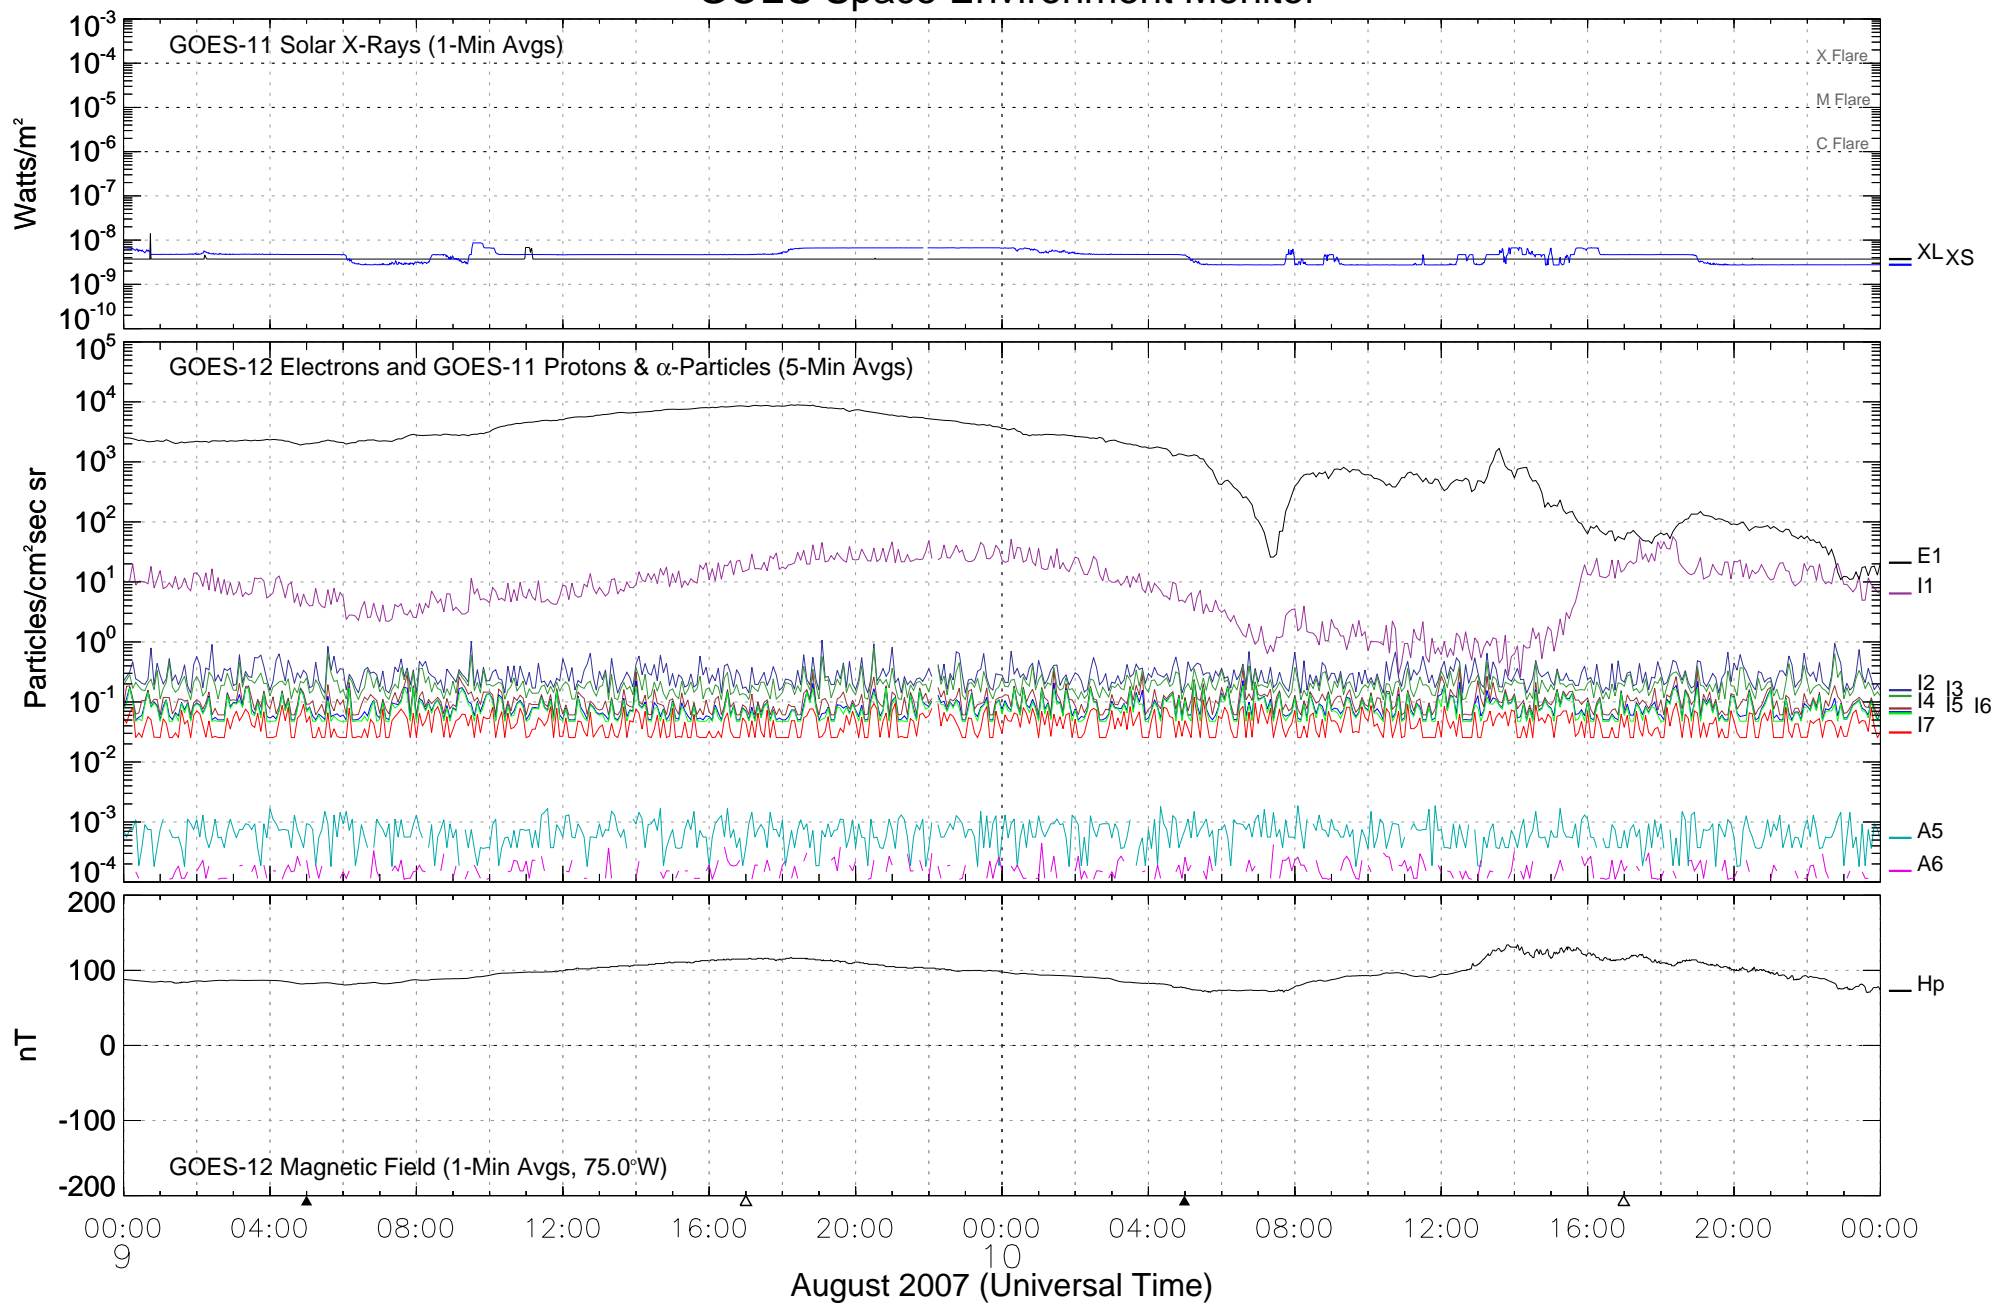

# GOES Space Environment Monitor

9

10