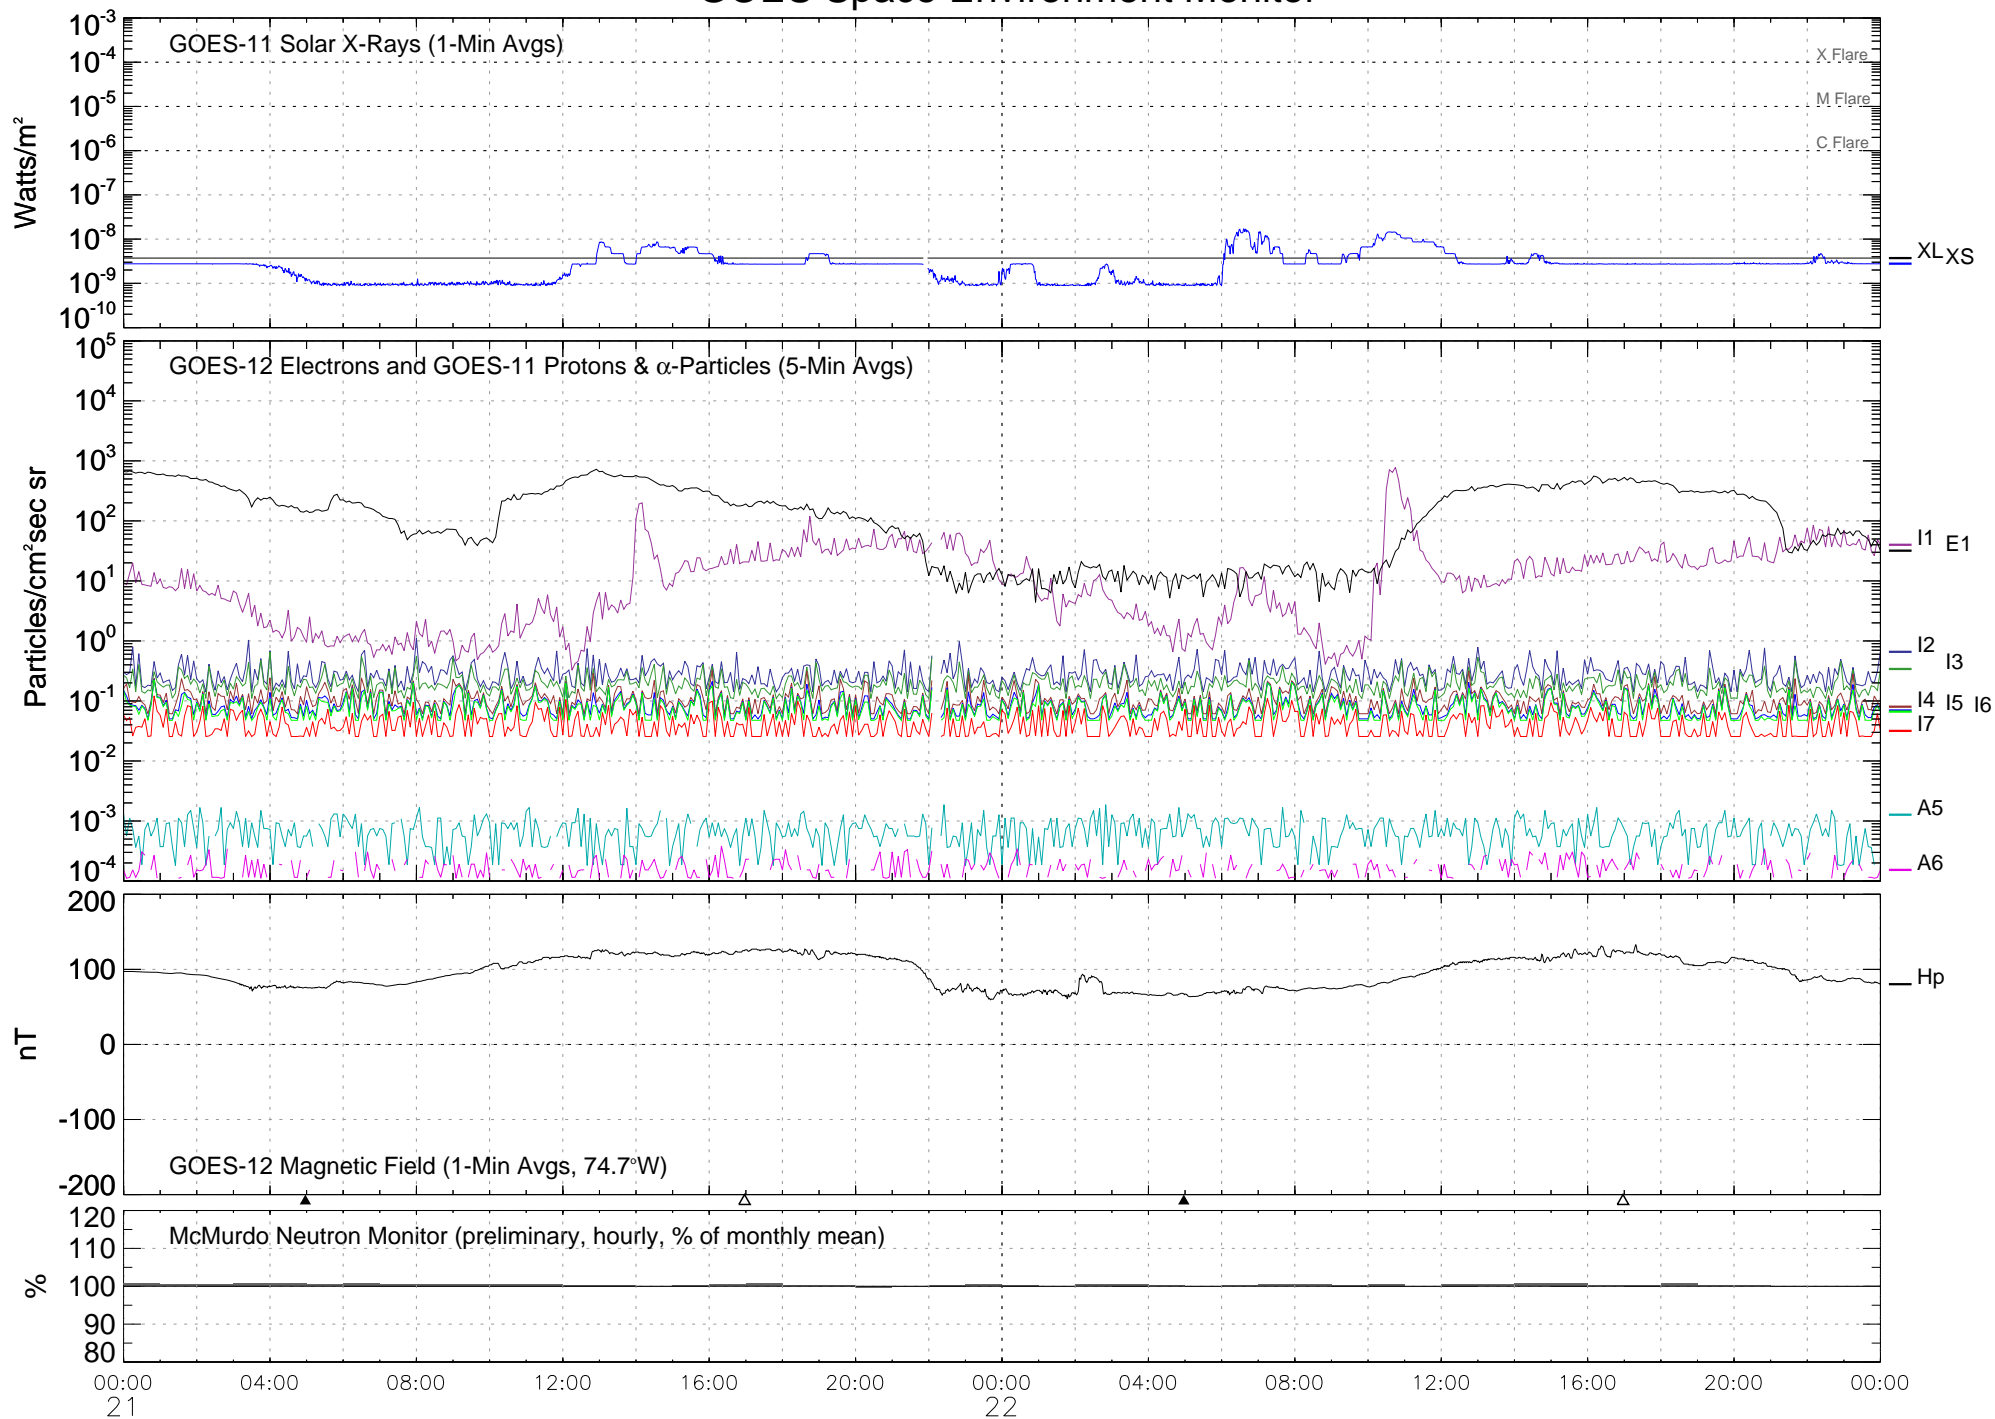

# GOES Space Environment Monitor

June 2007 (Universal Time)