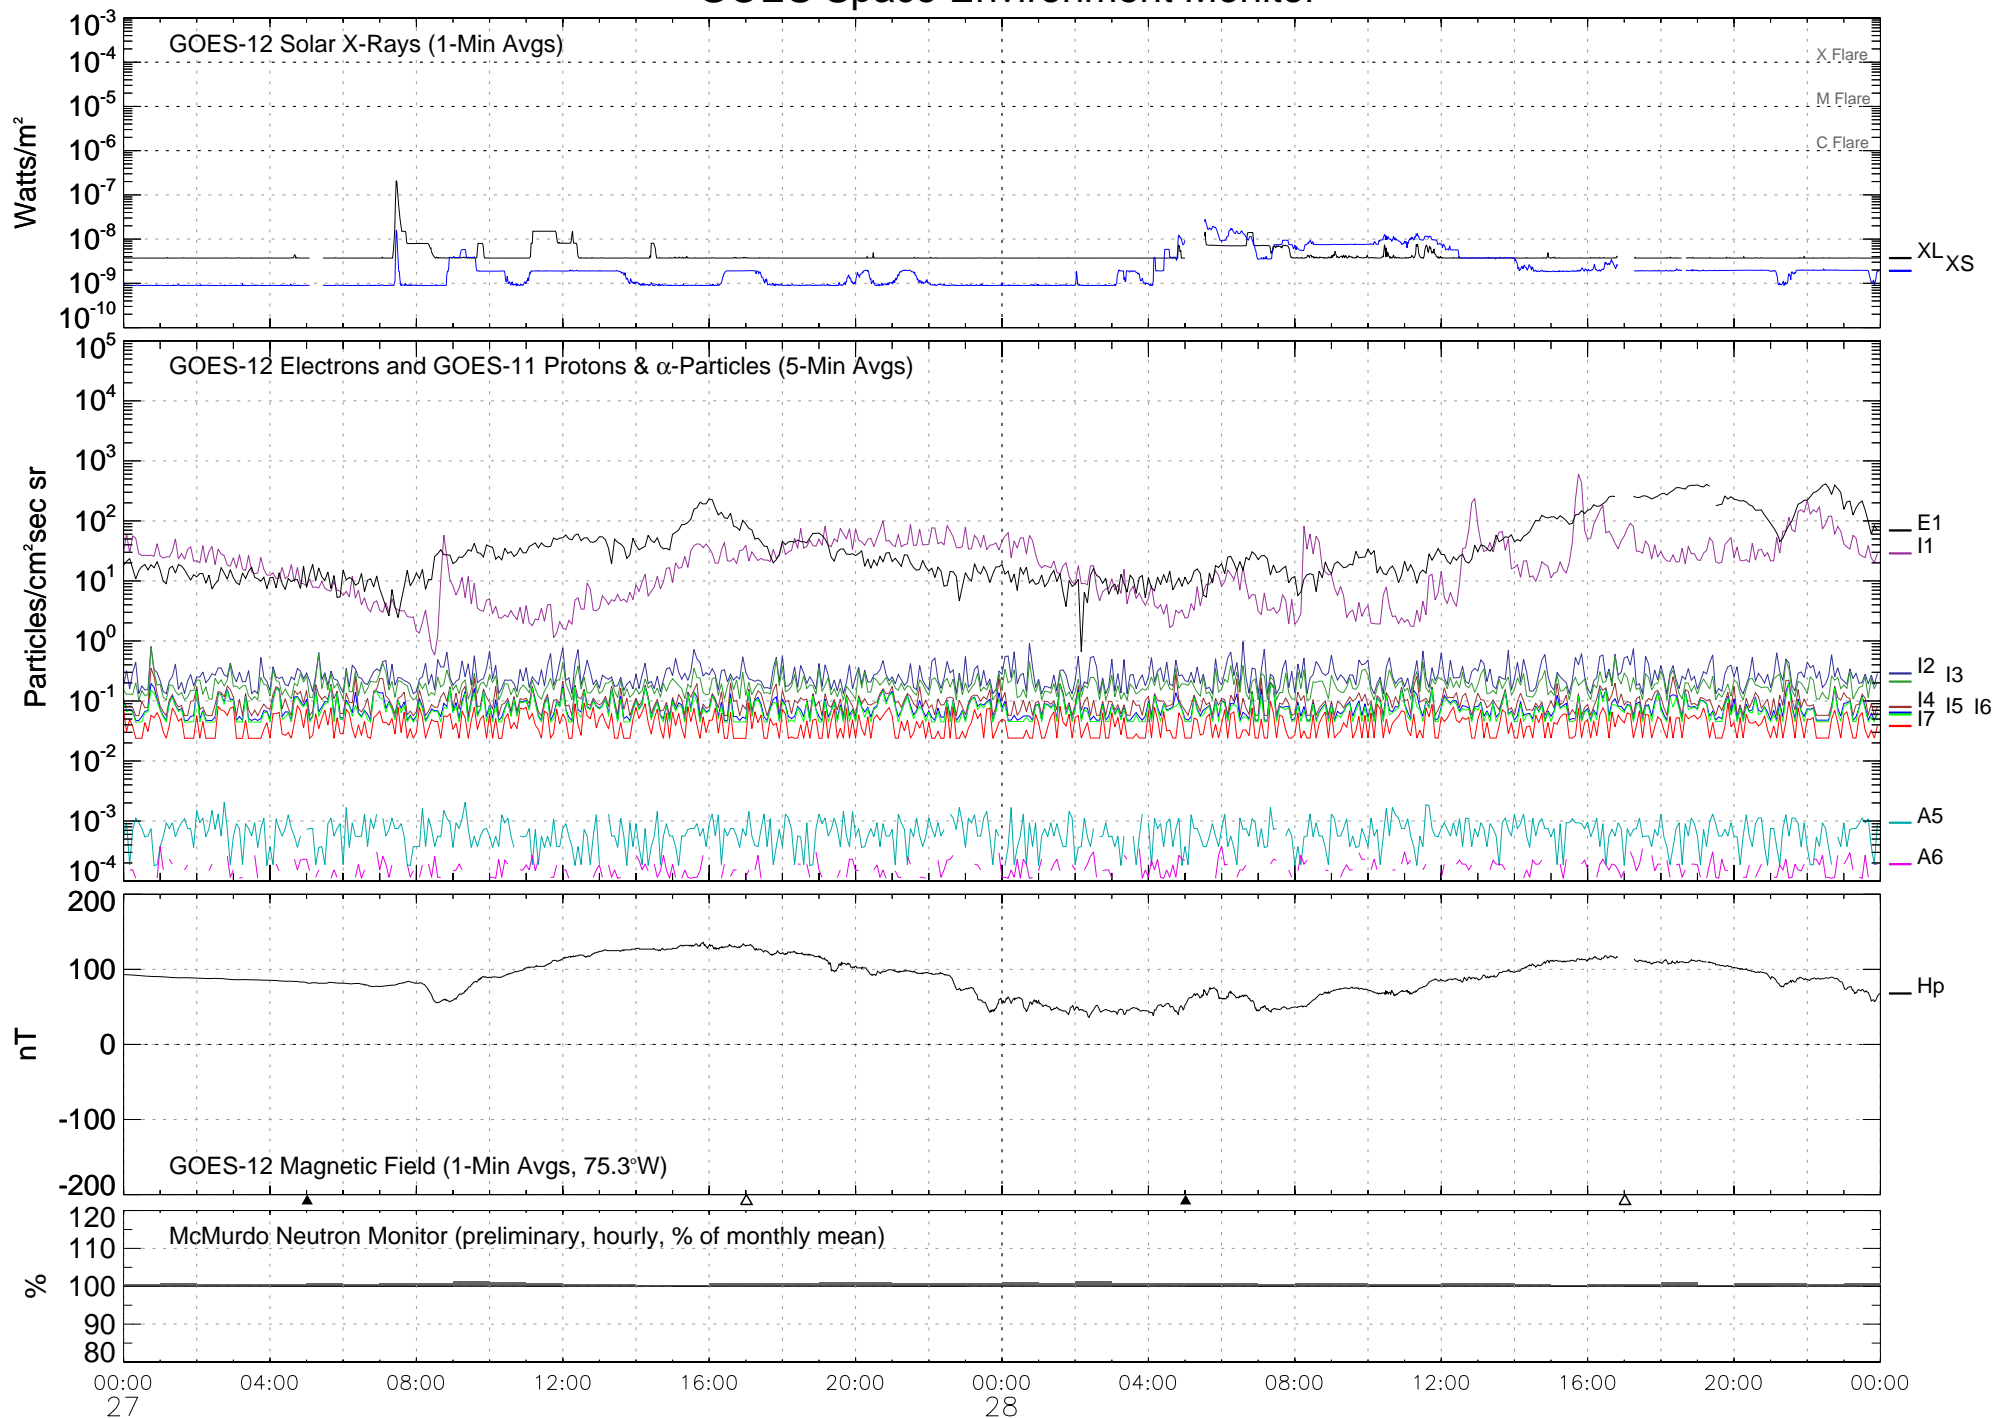

GOES Space Environment Monitor

February 2007 (Universal Time)