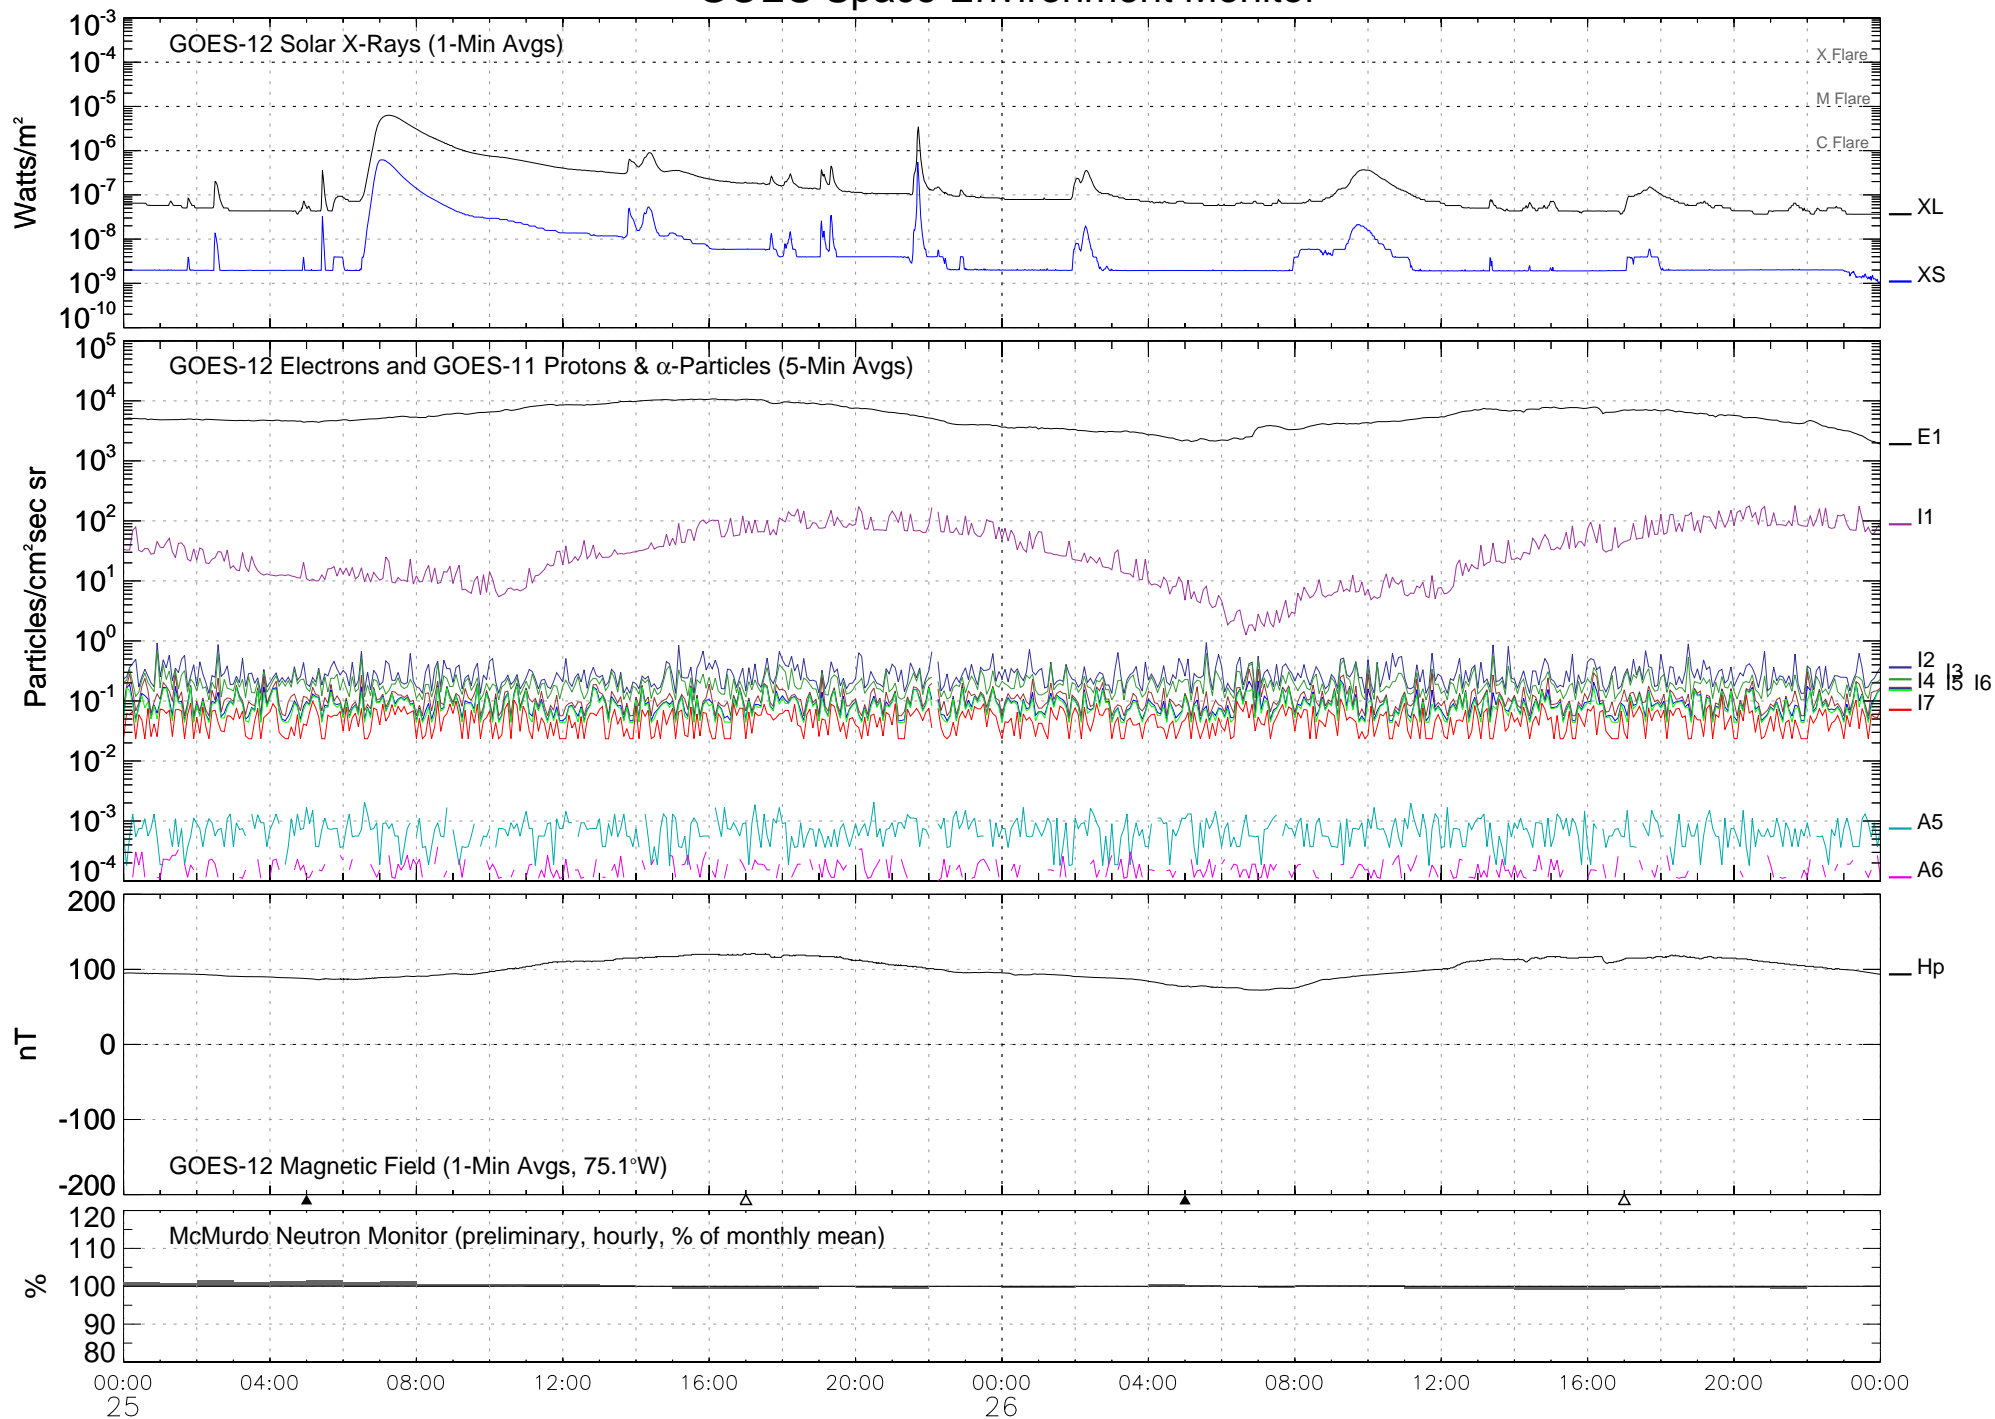

# GOES Space Environment Monitor

January 2007 (Universal Time)