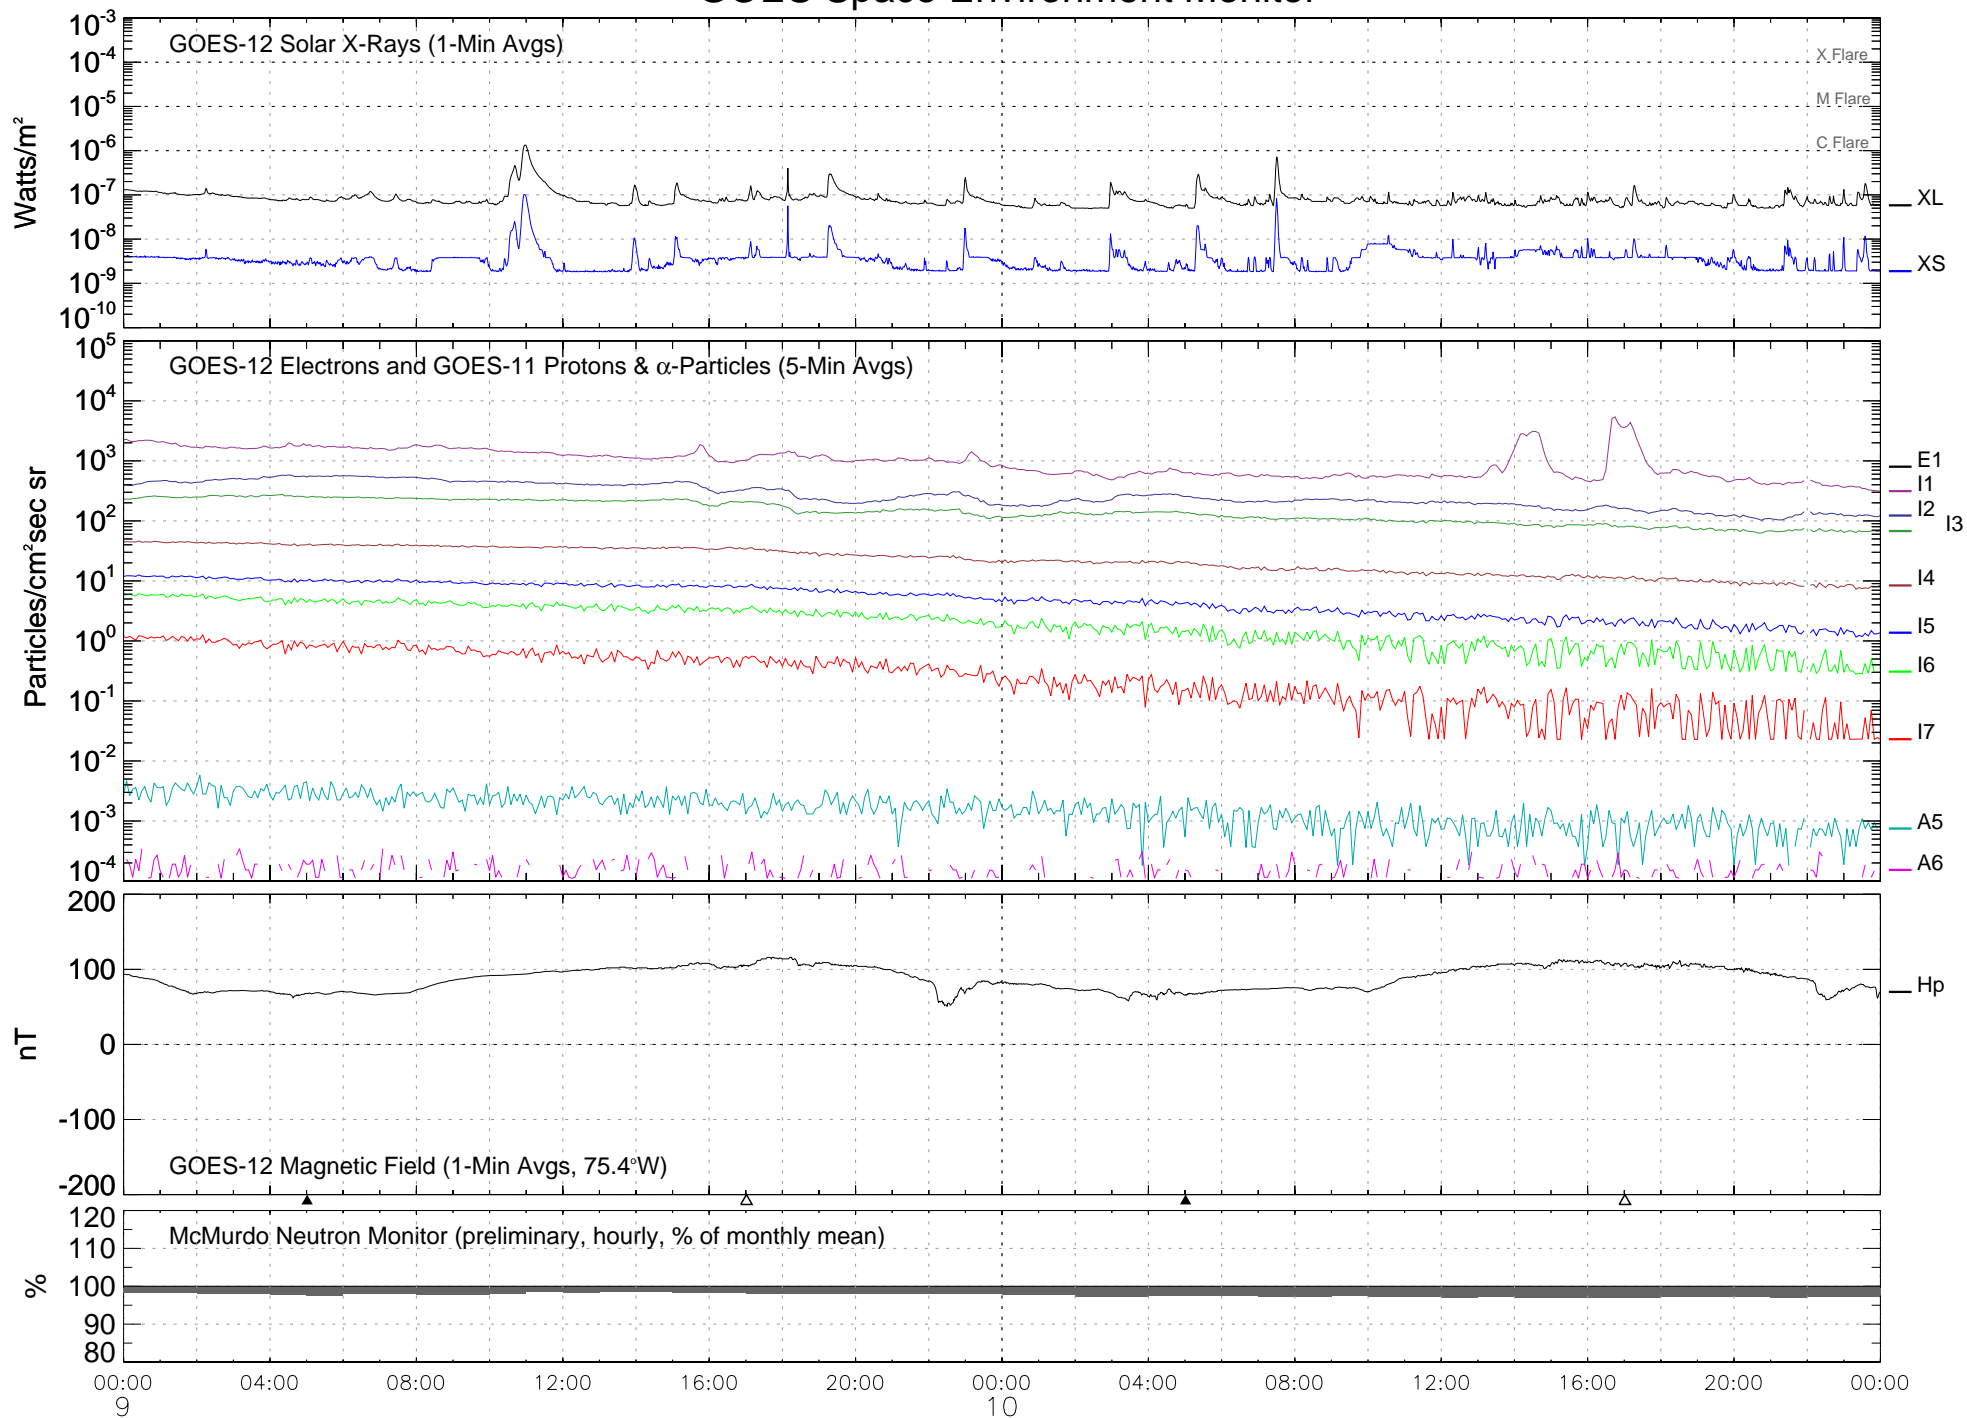

# GOES Space Environment Monitor

December 2006 (Universal Time)