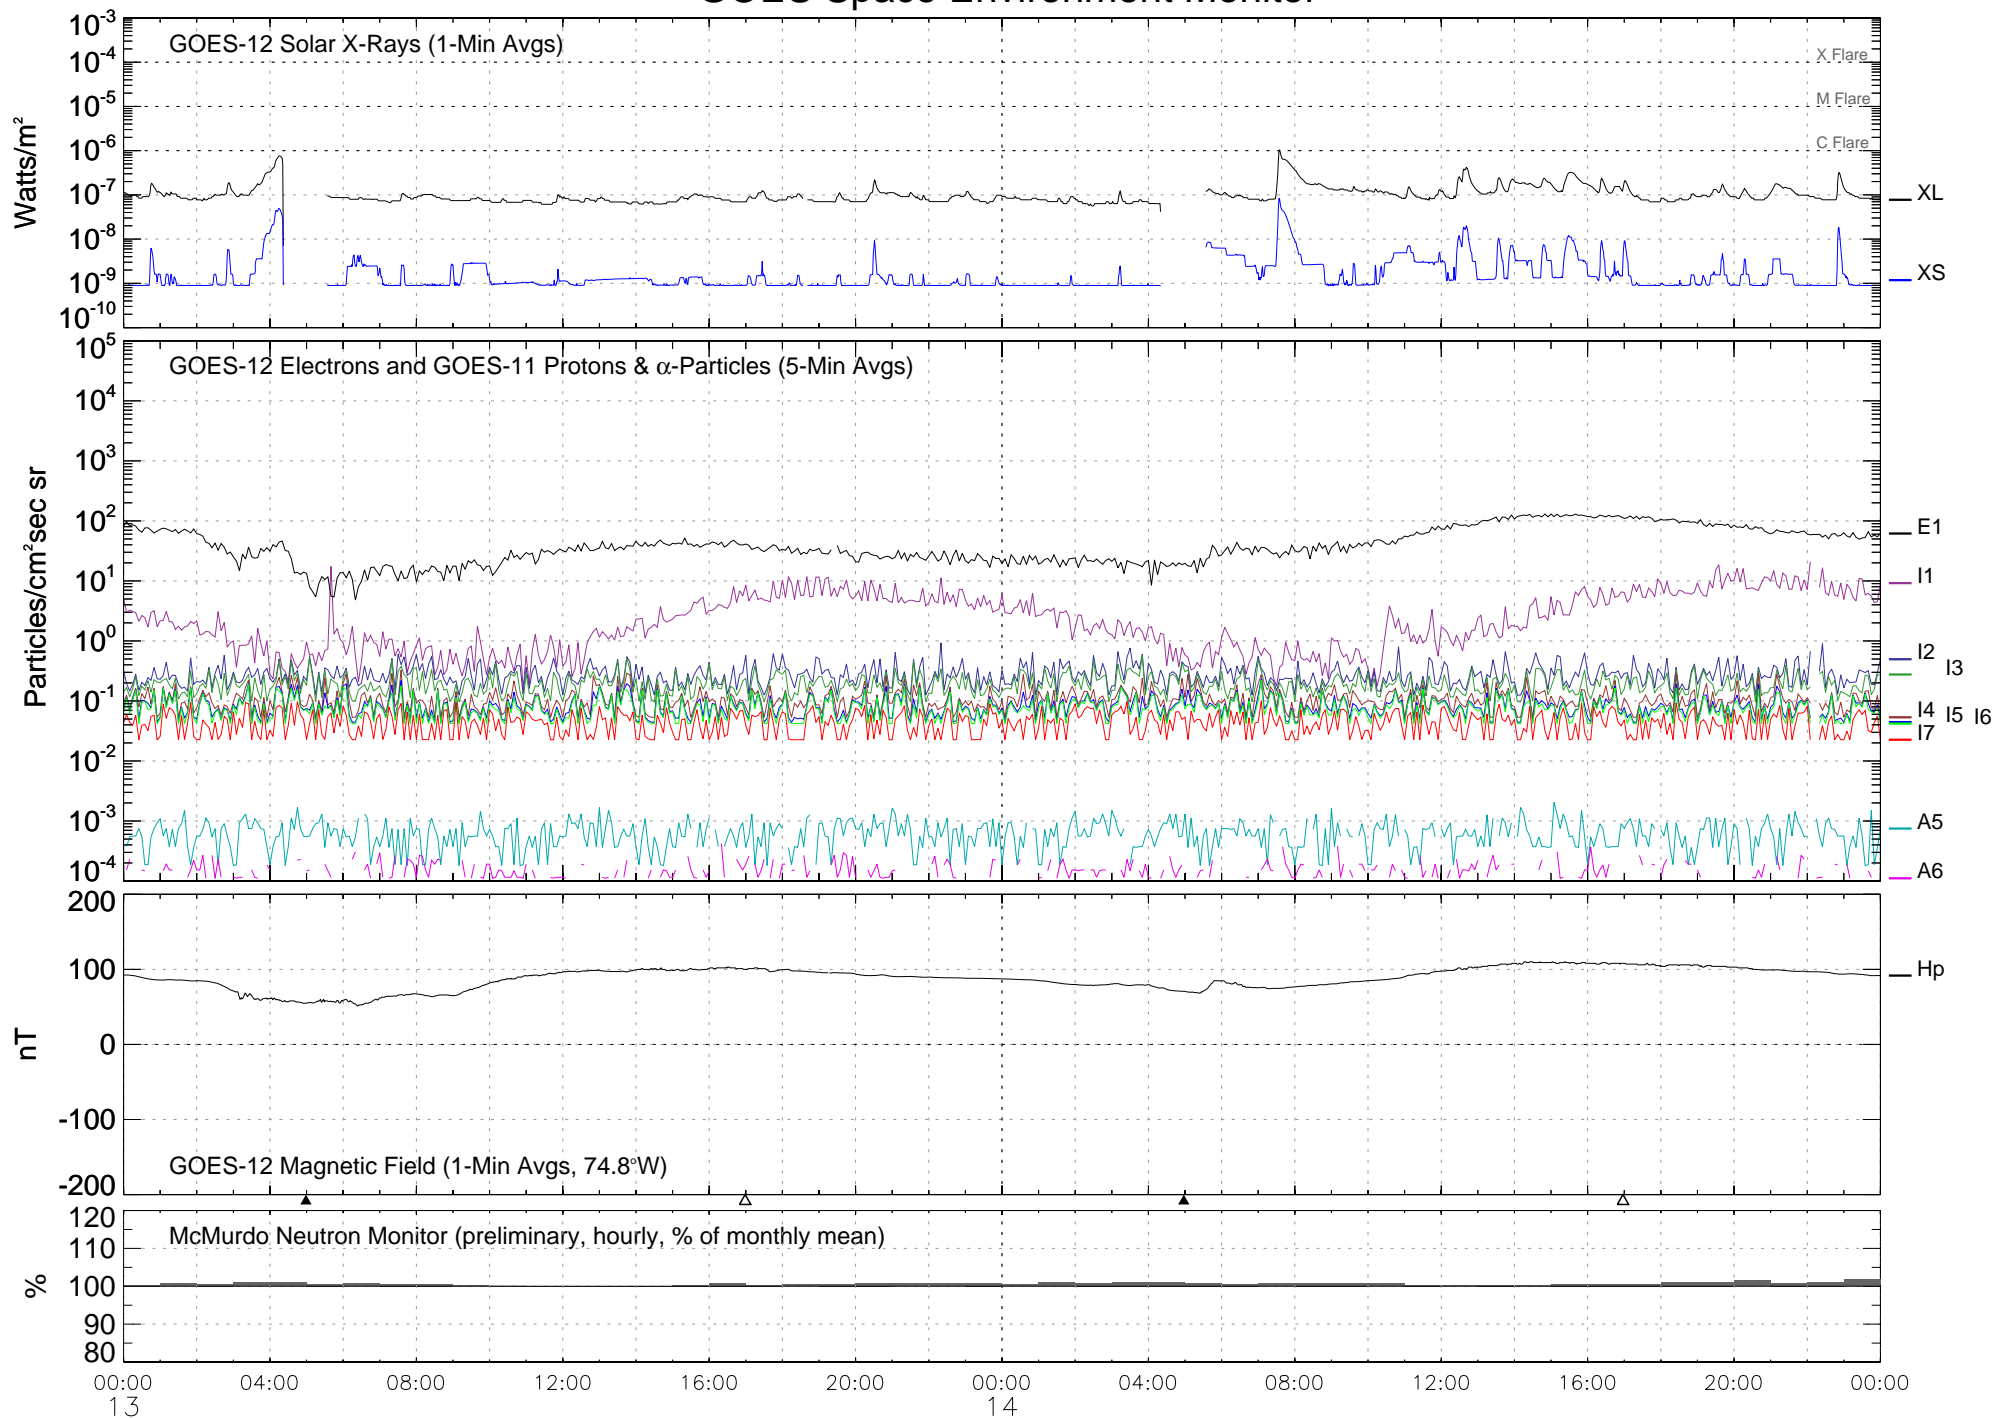

GOES Space Environment Monitor

September 2006 (Universal Time)