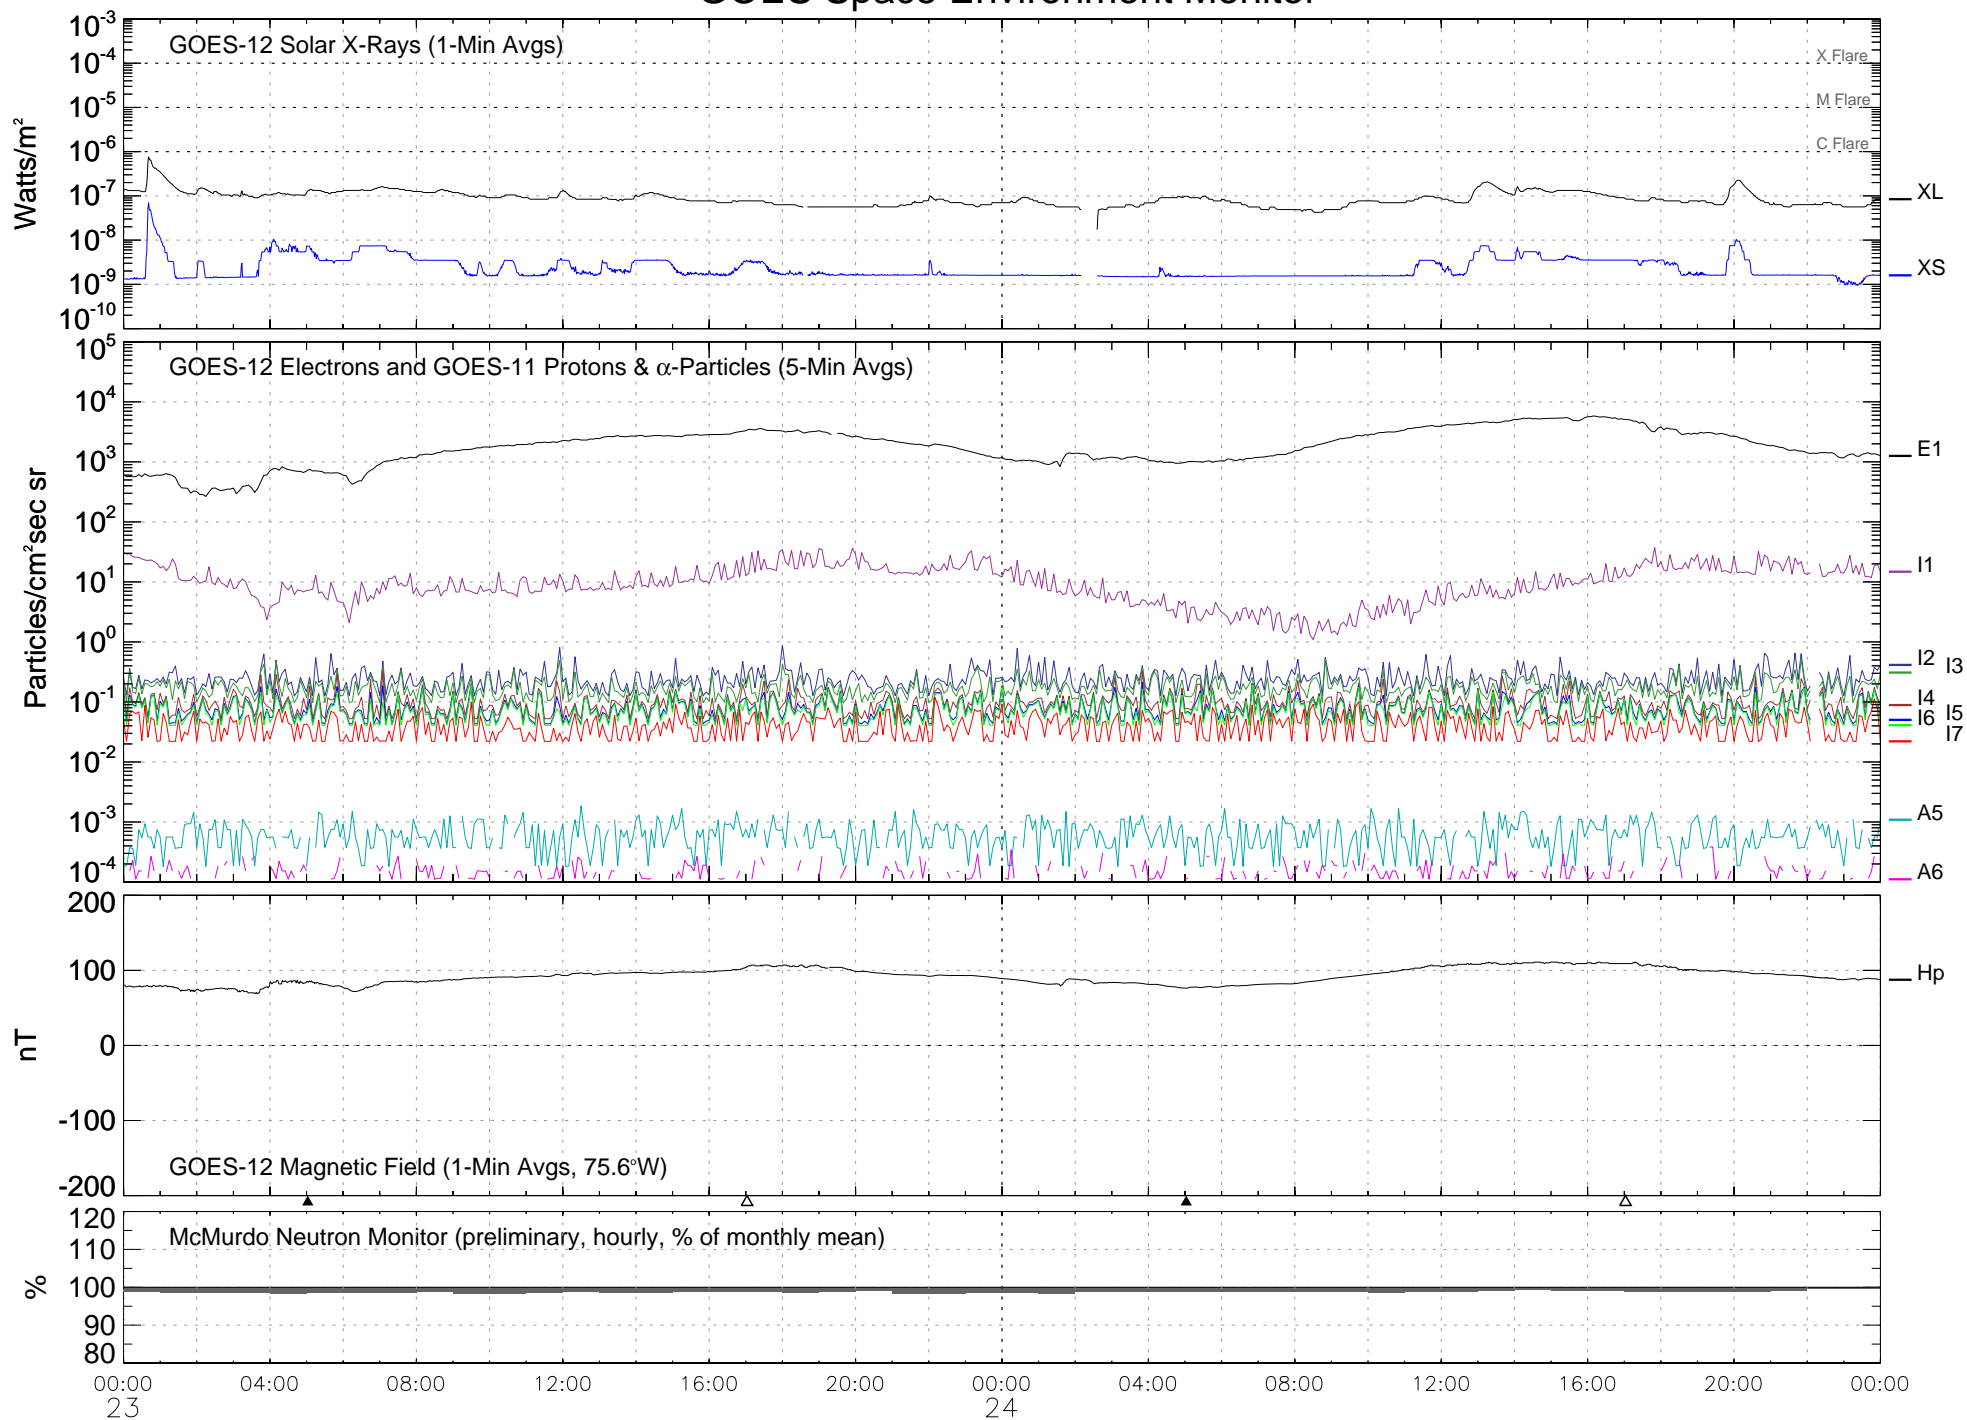

GOES Space Environment Monitor

August 2006 (Universal Time)