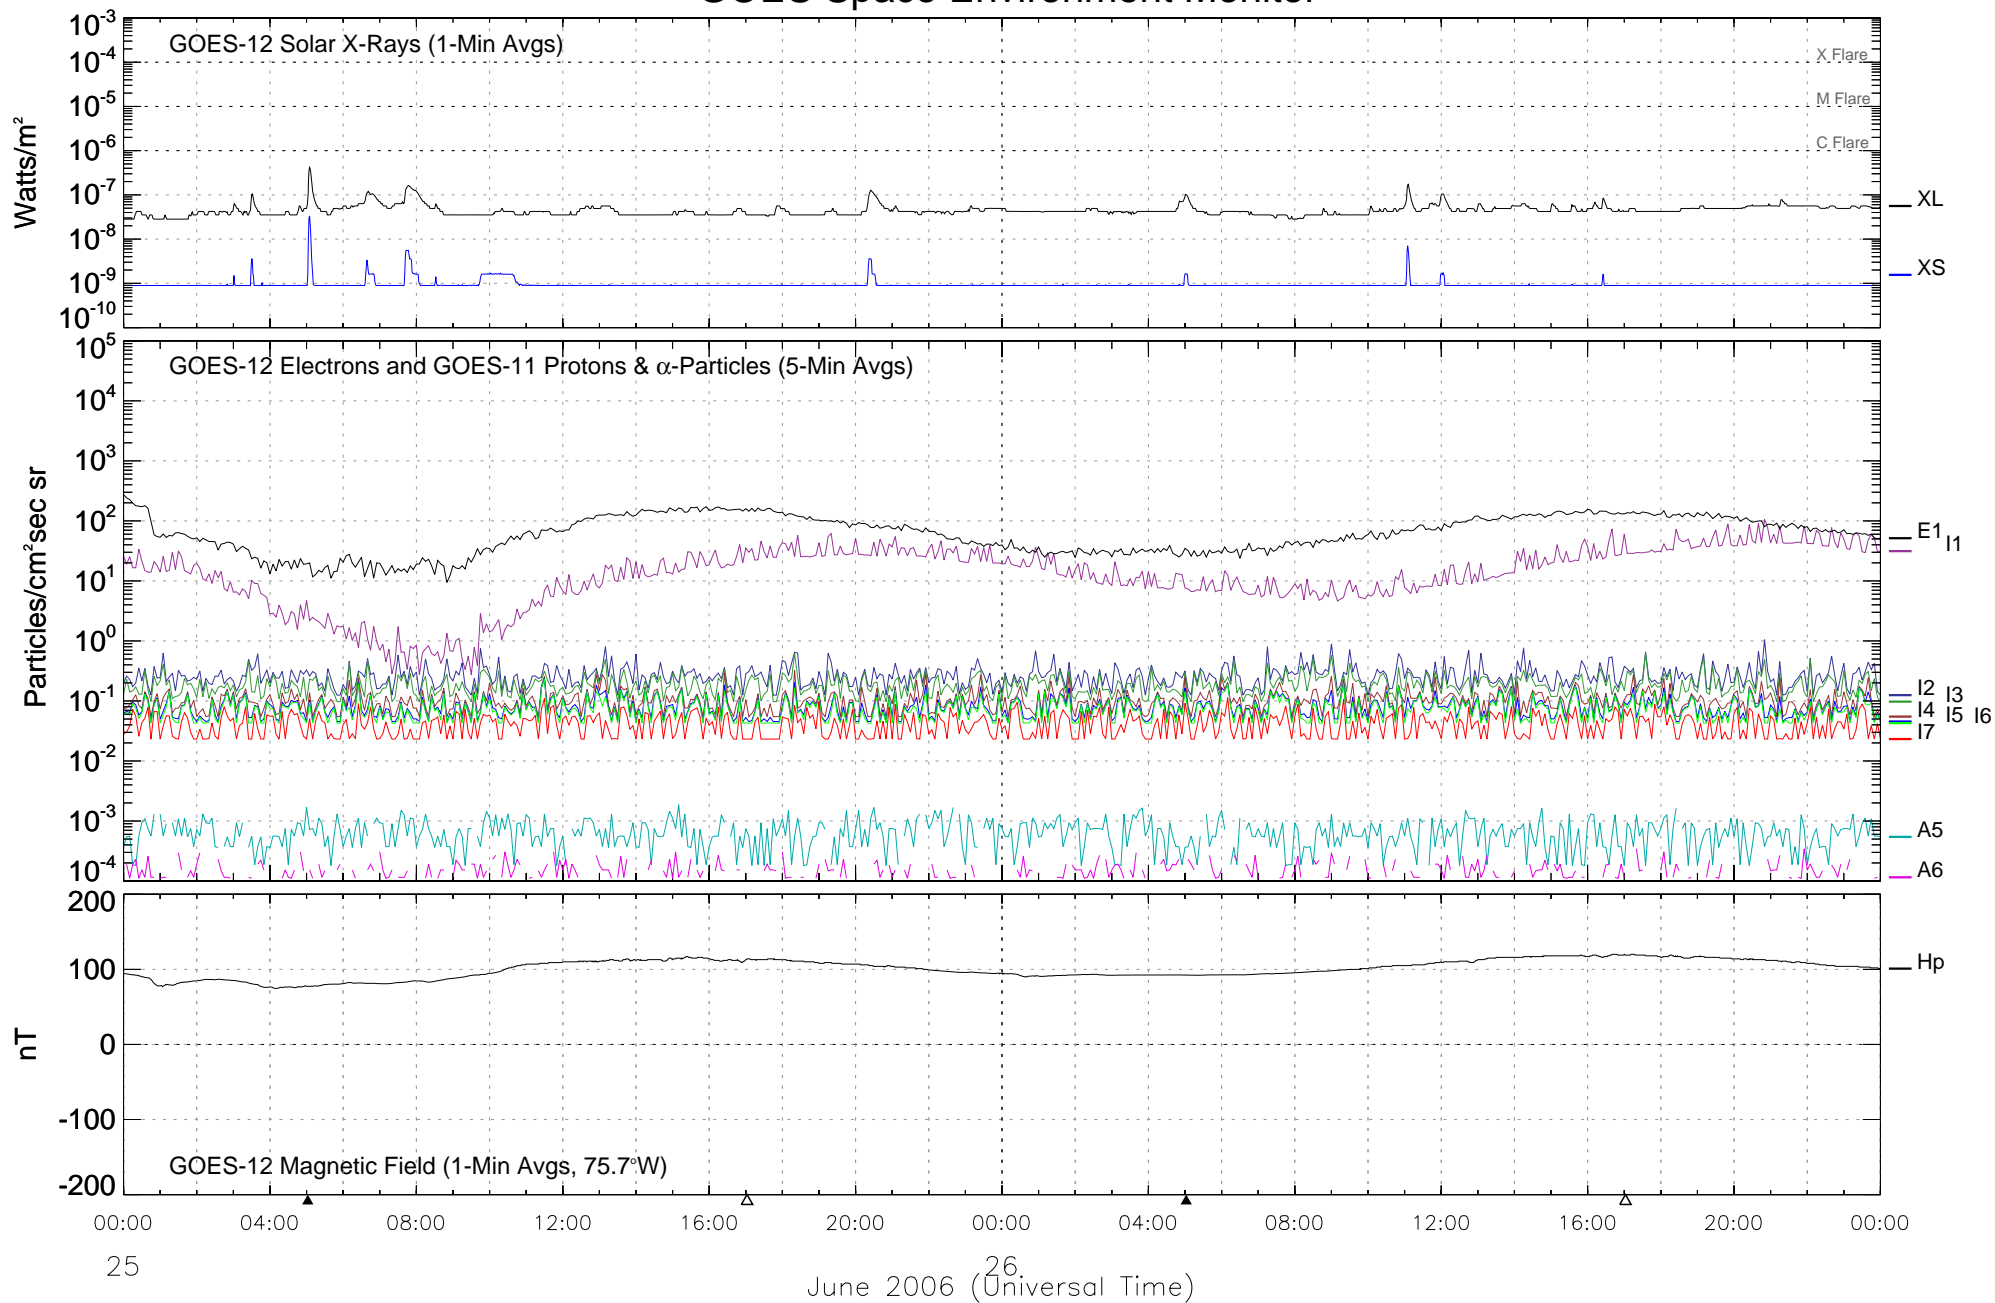

# GOES Space Environment Monitor

25

26  
June 2006 (Universal Time)