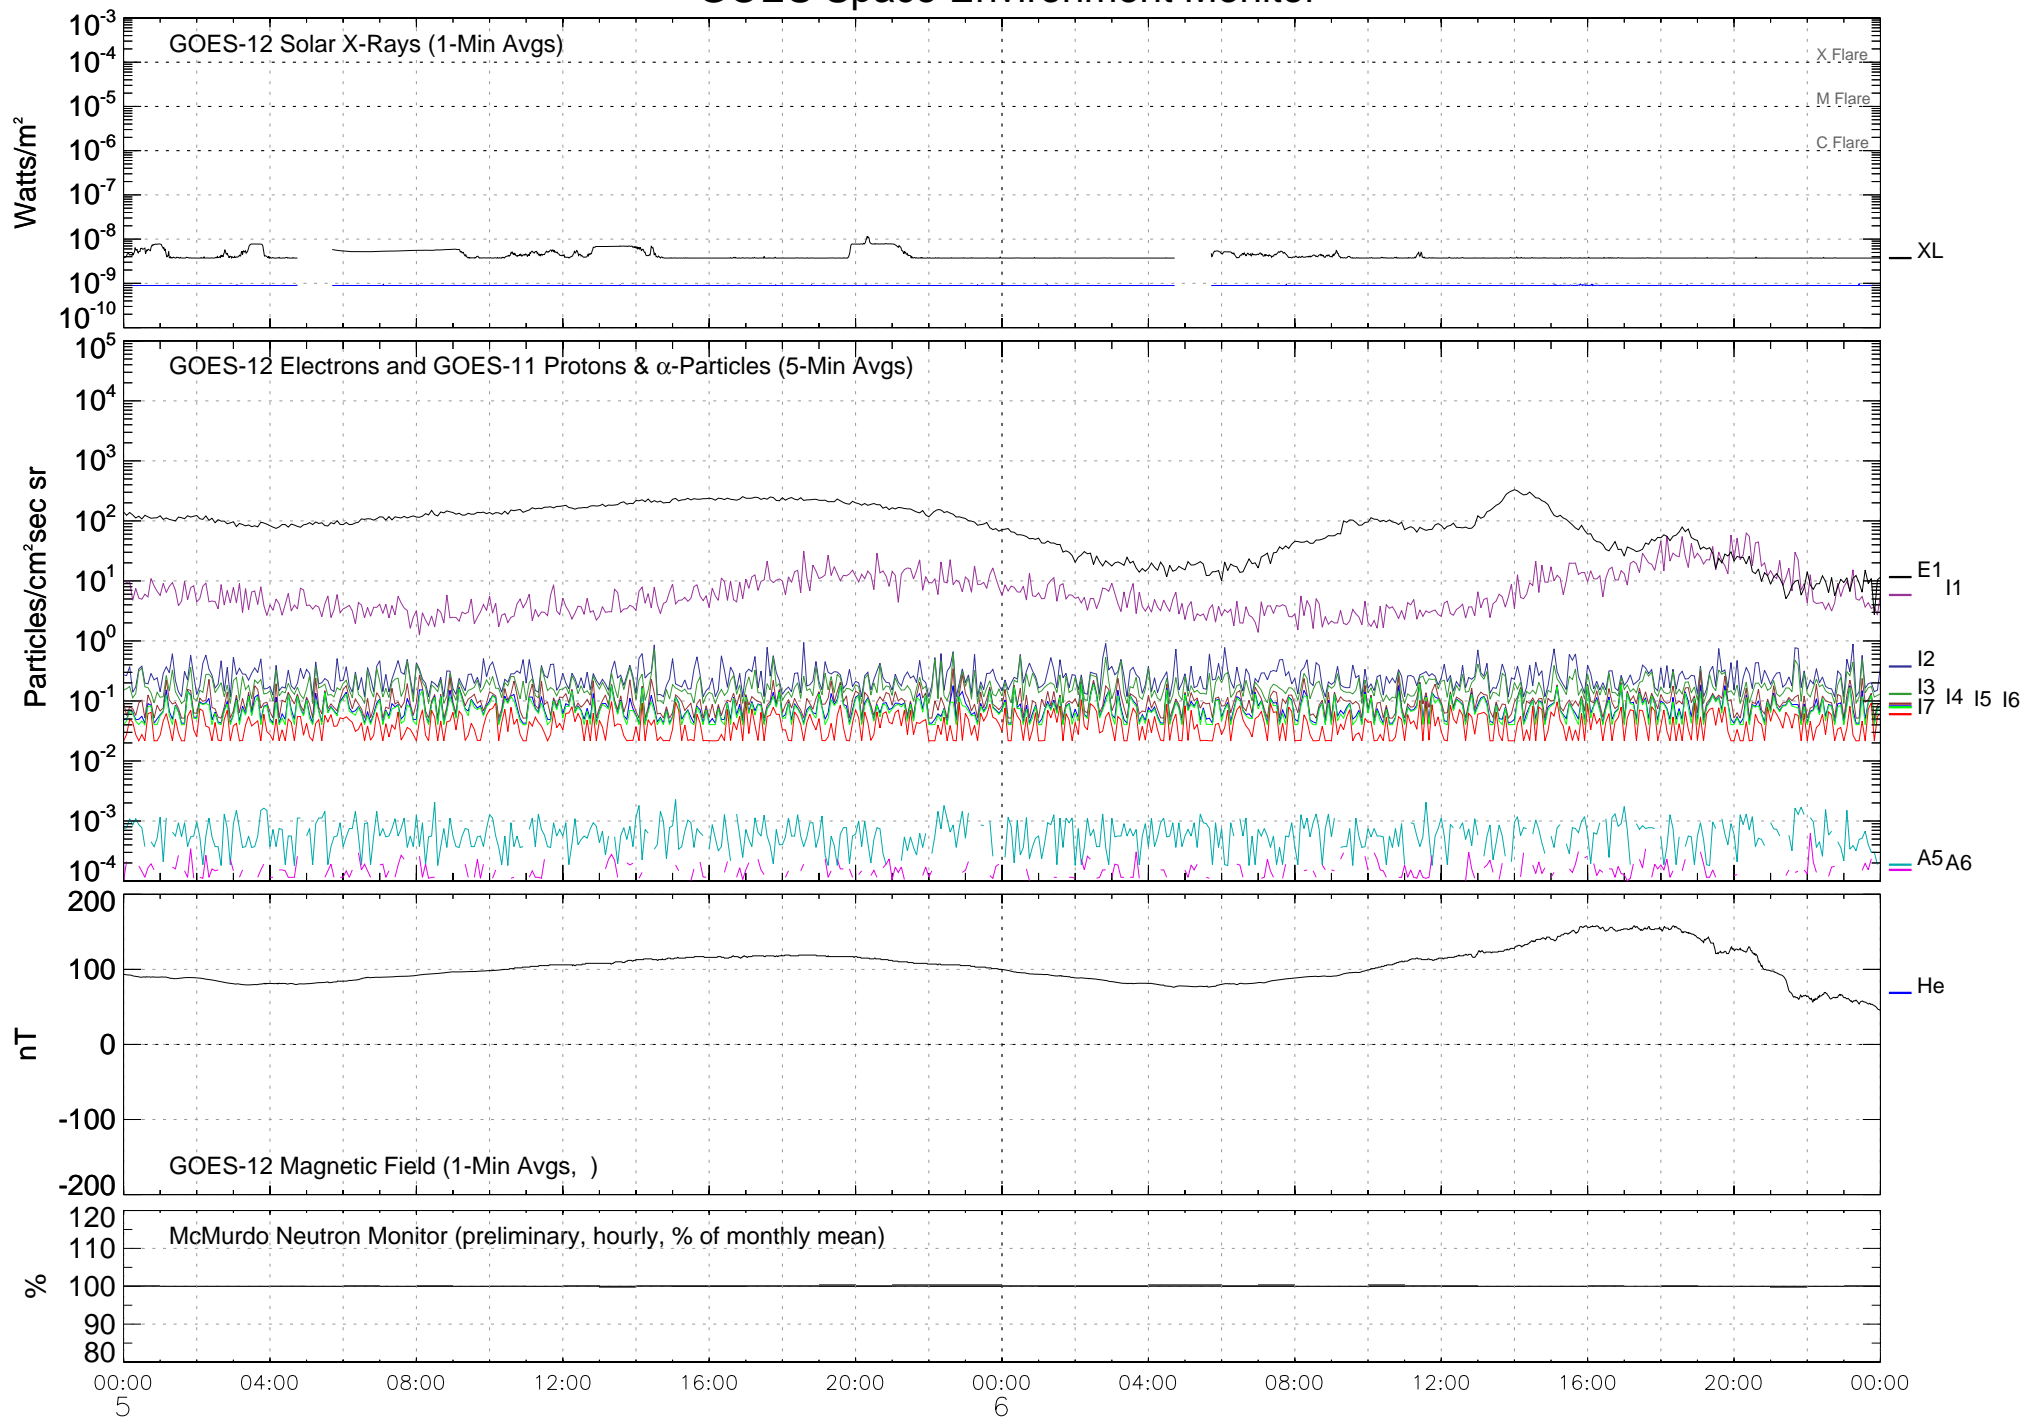

GOES Space Environment Monitor

March 2006 (Universal Time)