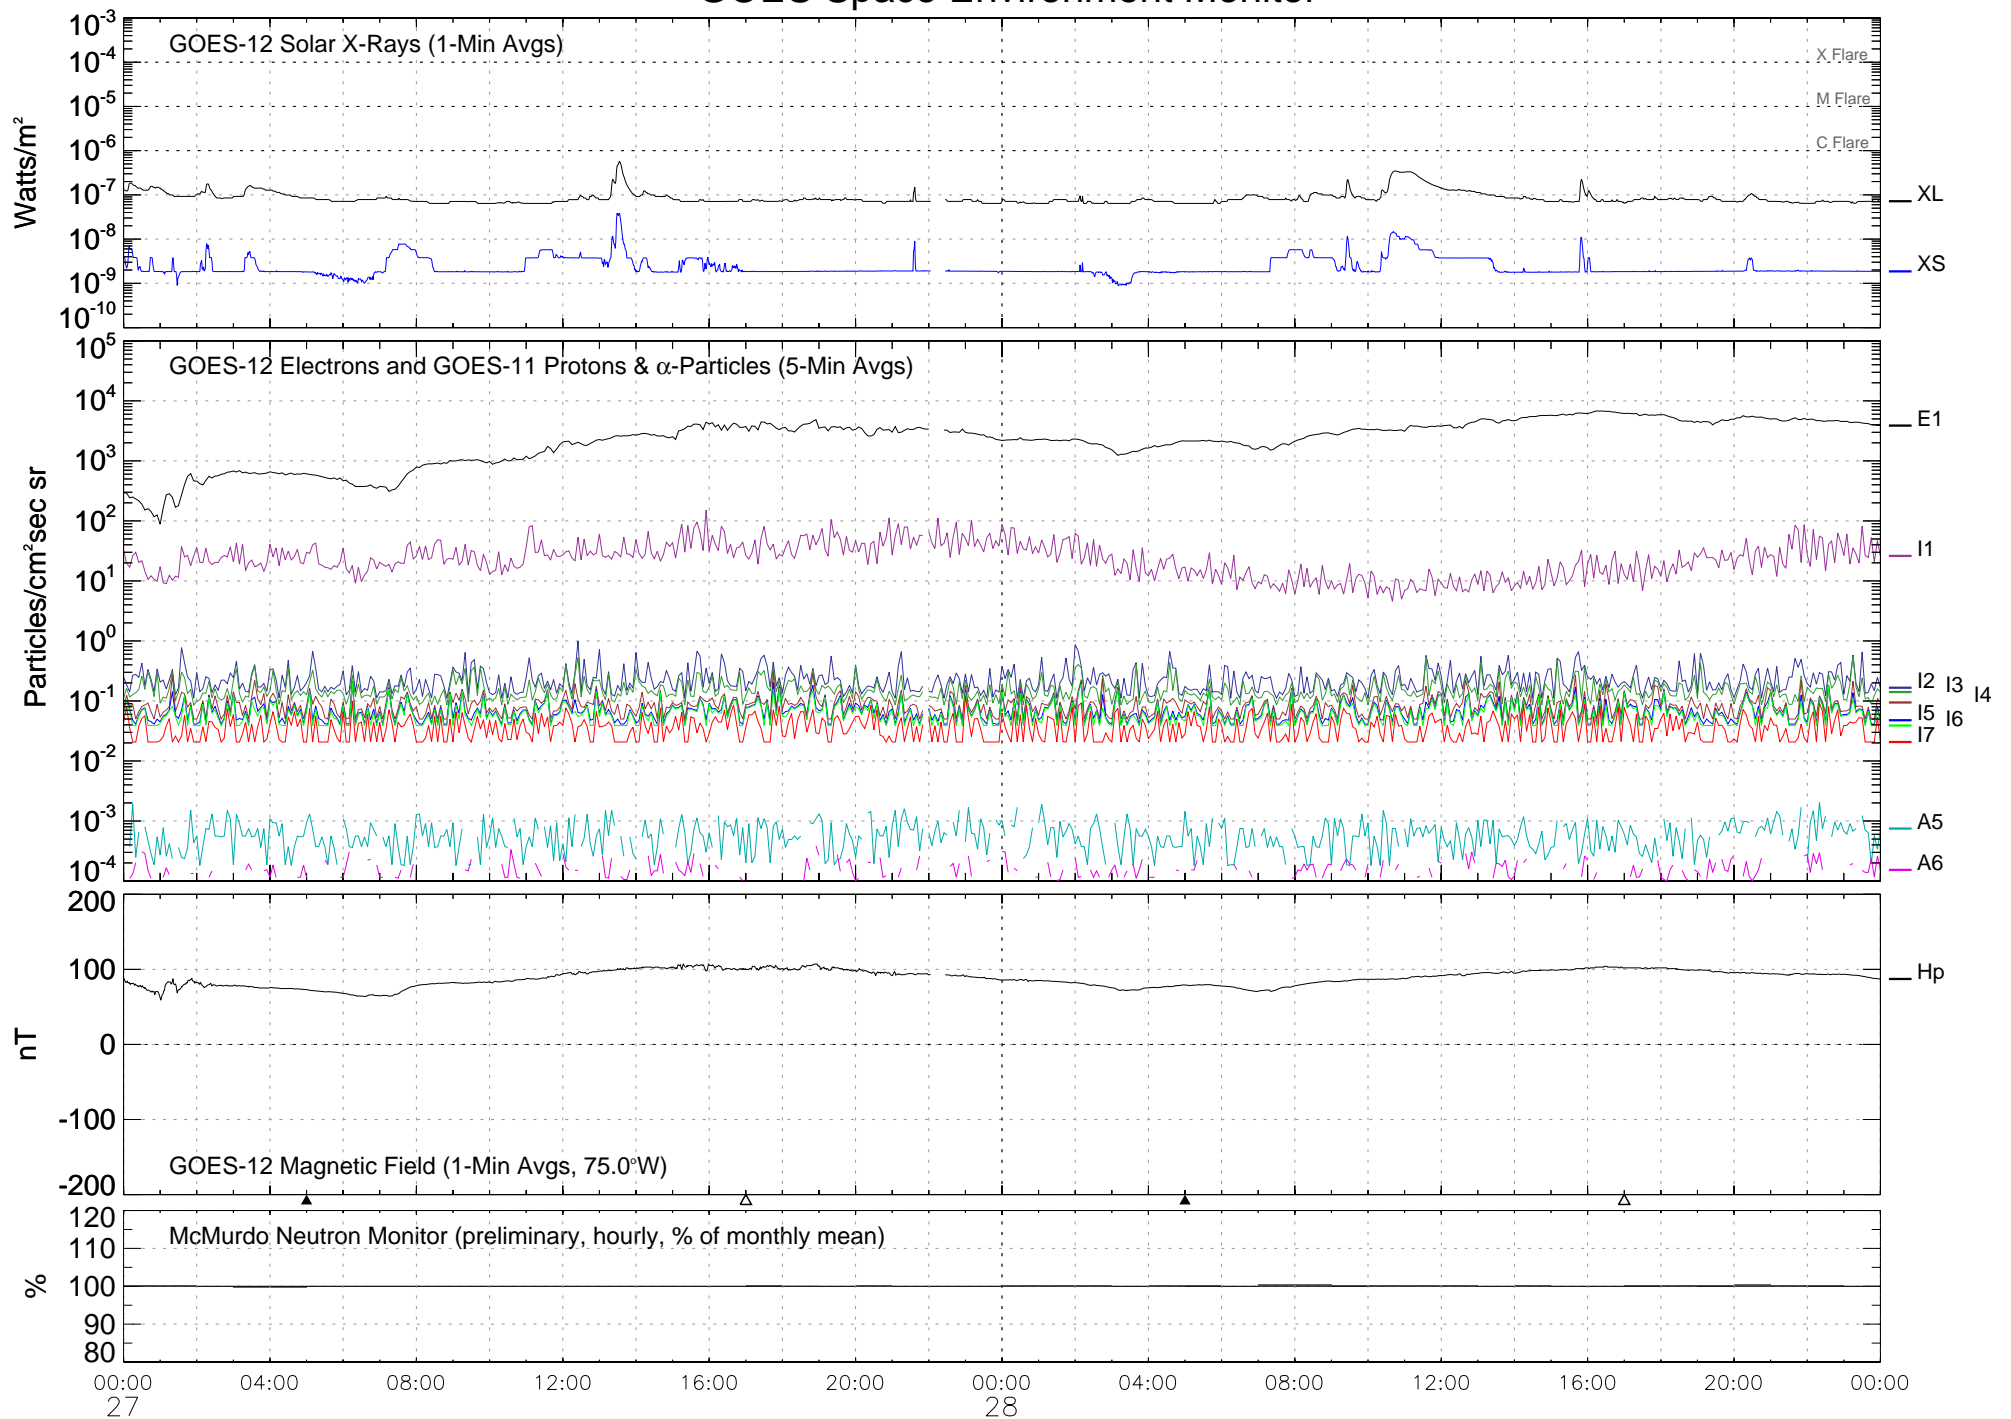

GOES Space Environment Monitor

January 2006 (Universal Time)