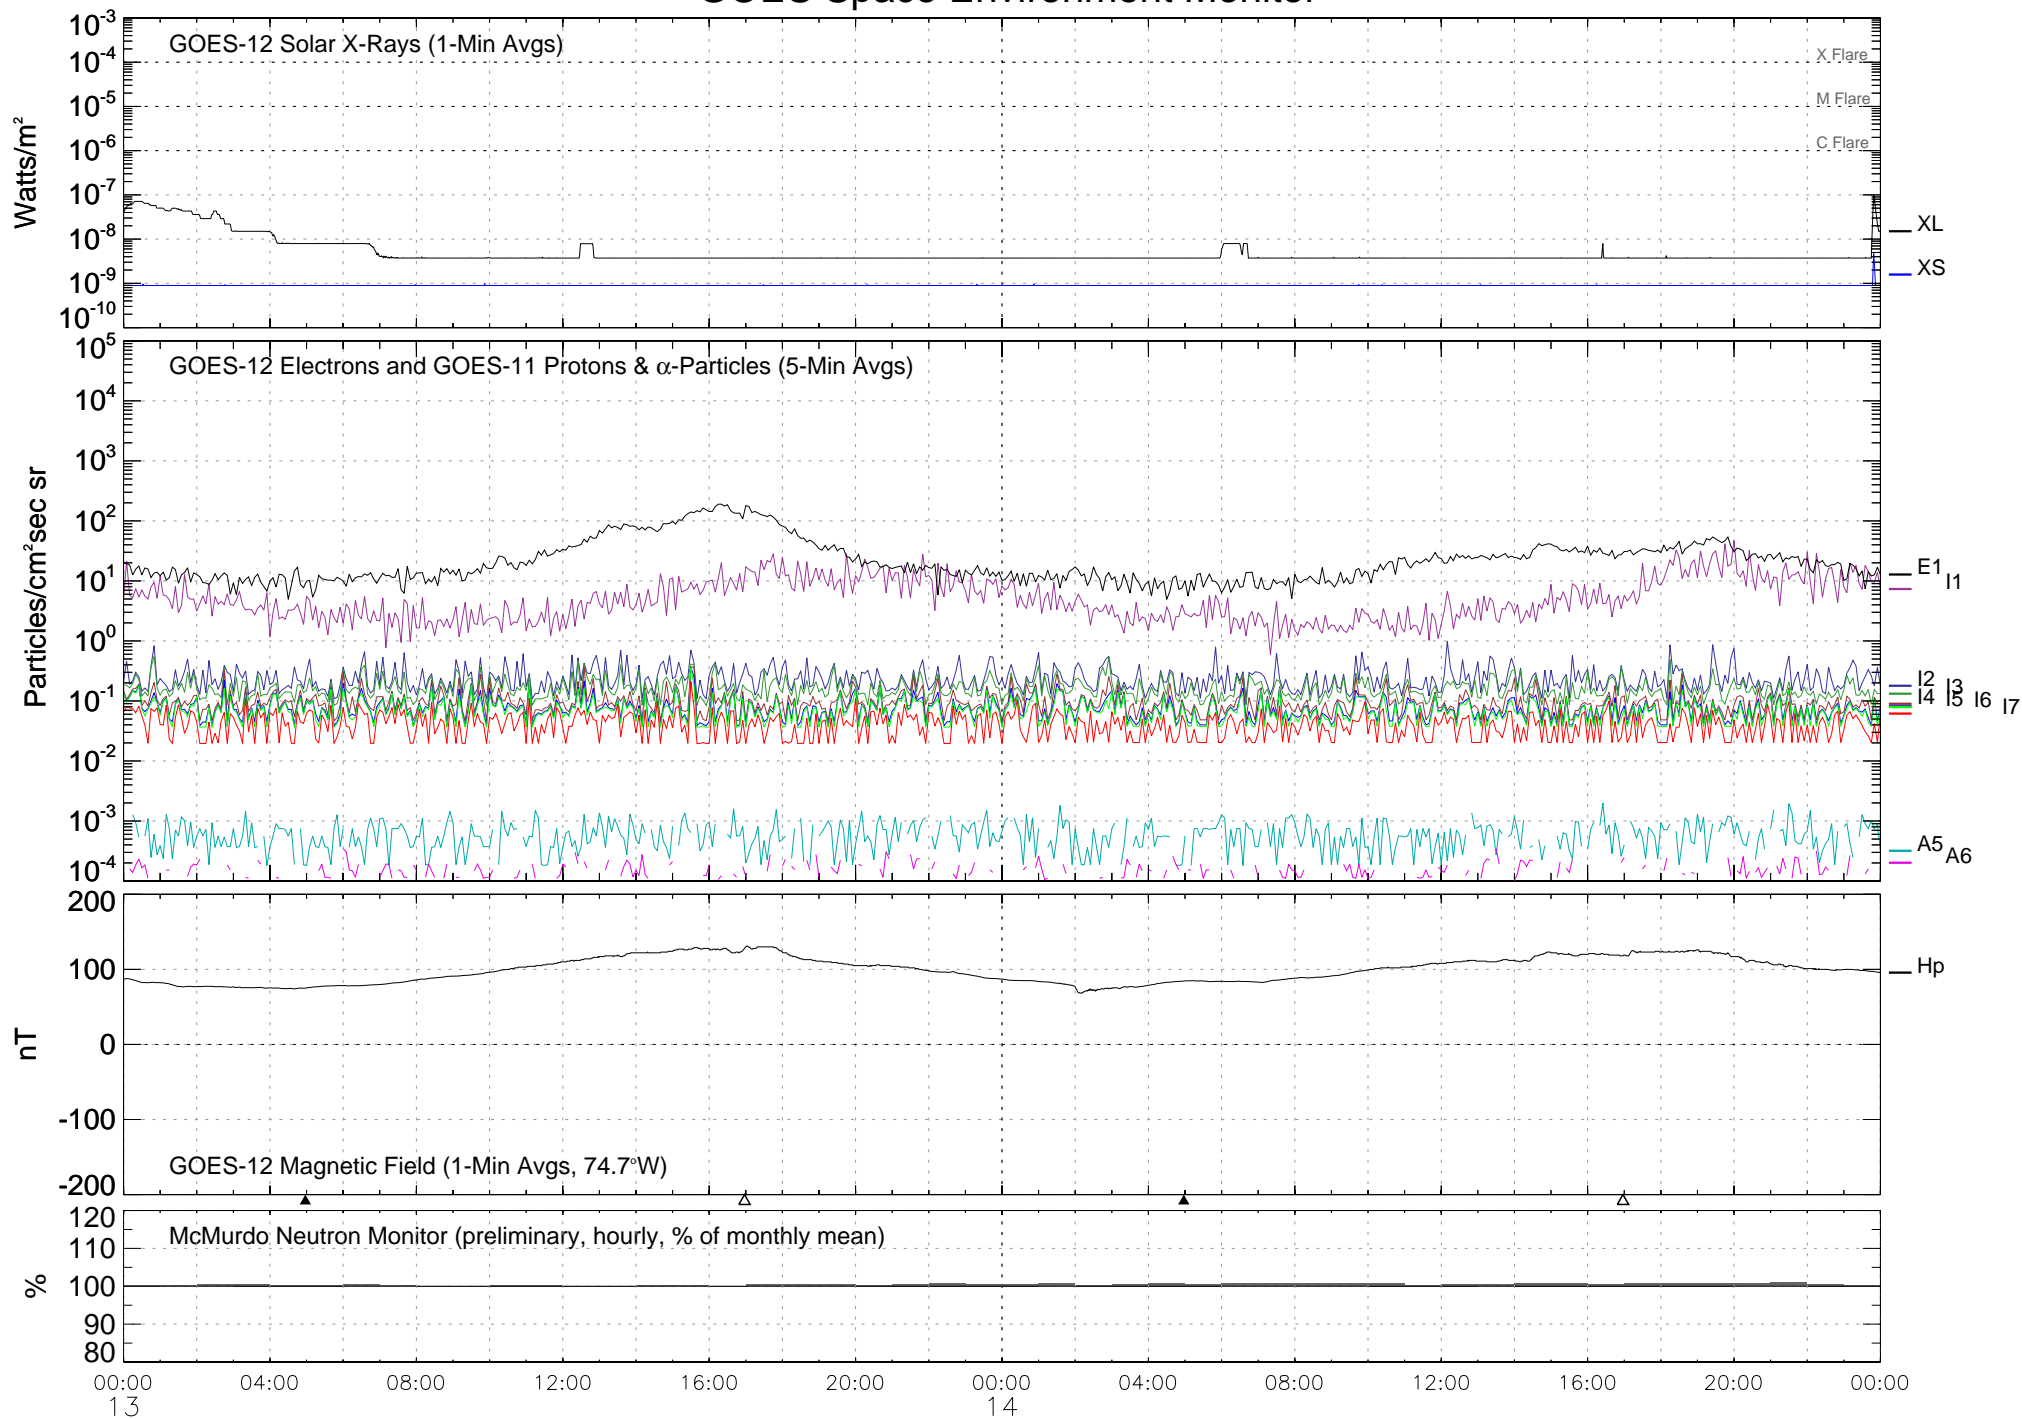

# GOES Space Environment Monitor

January 2006 (Universal Time)