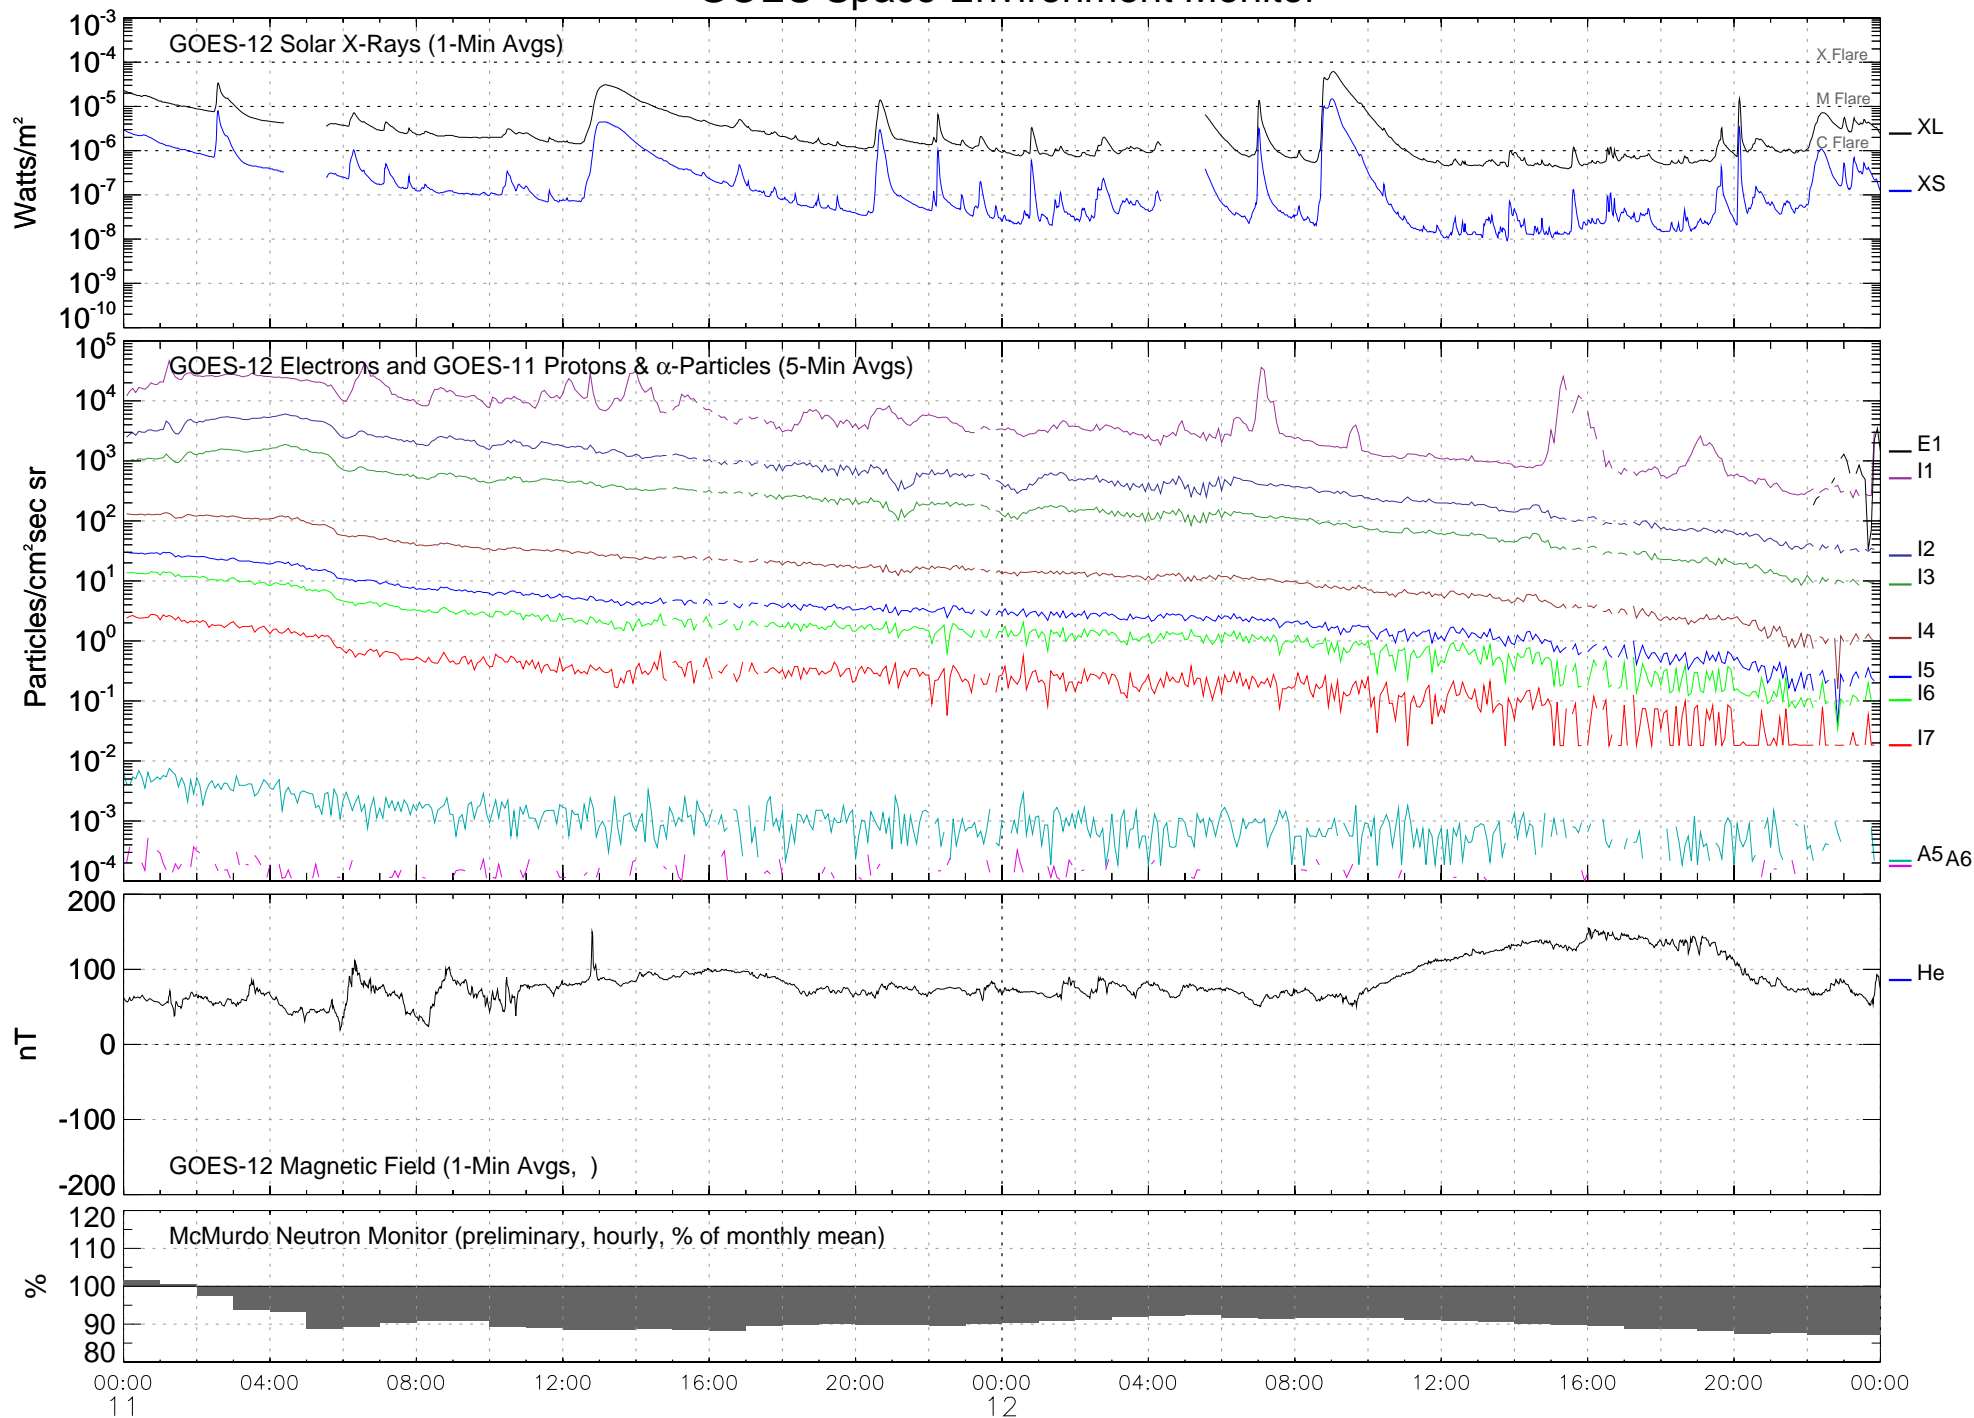

GOES Space Environment Monitor

September 2005 (Universal Time)