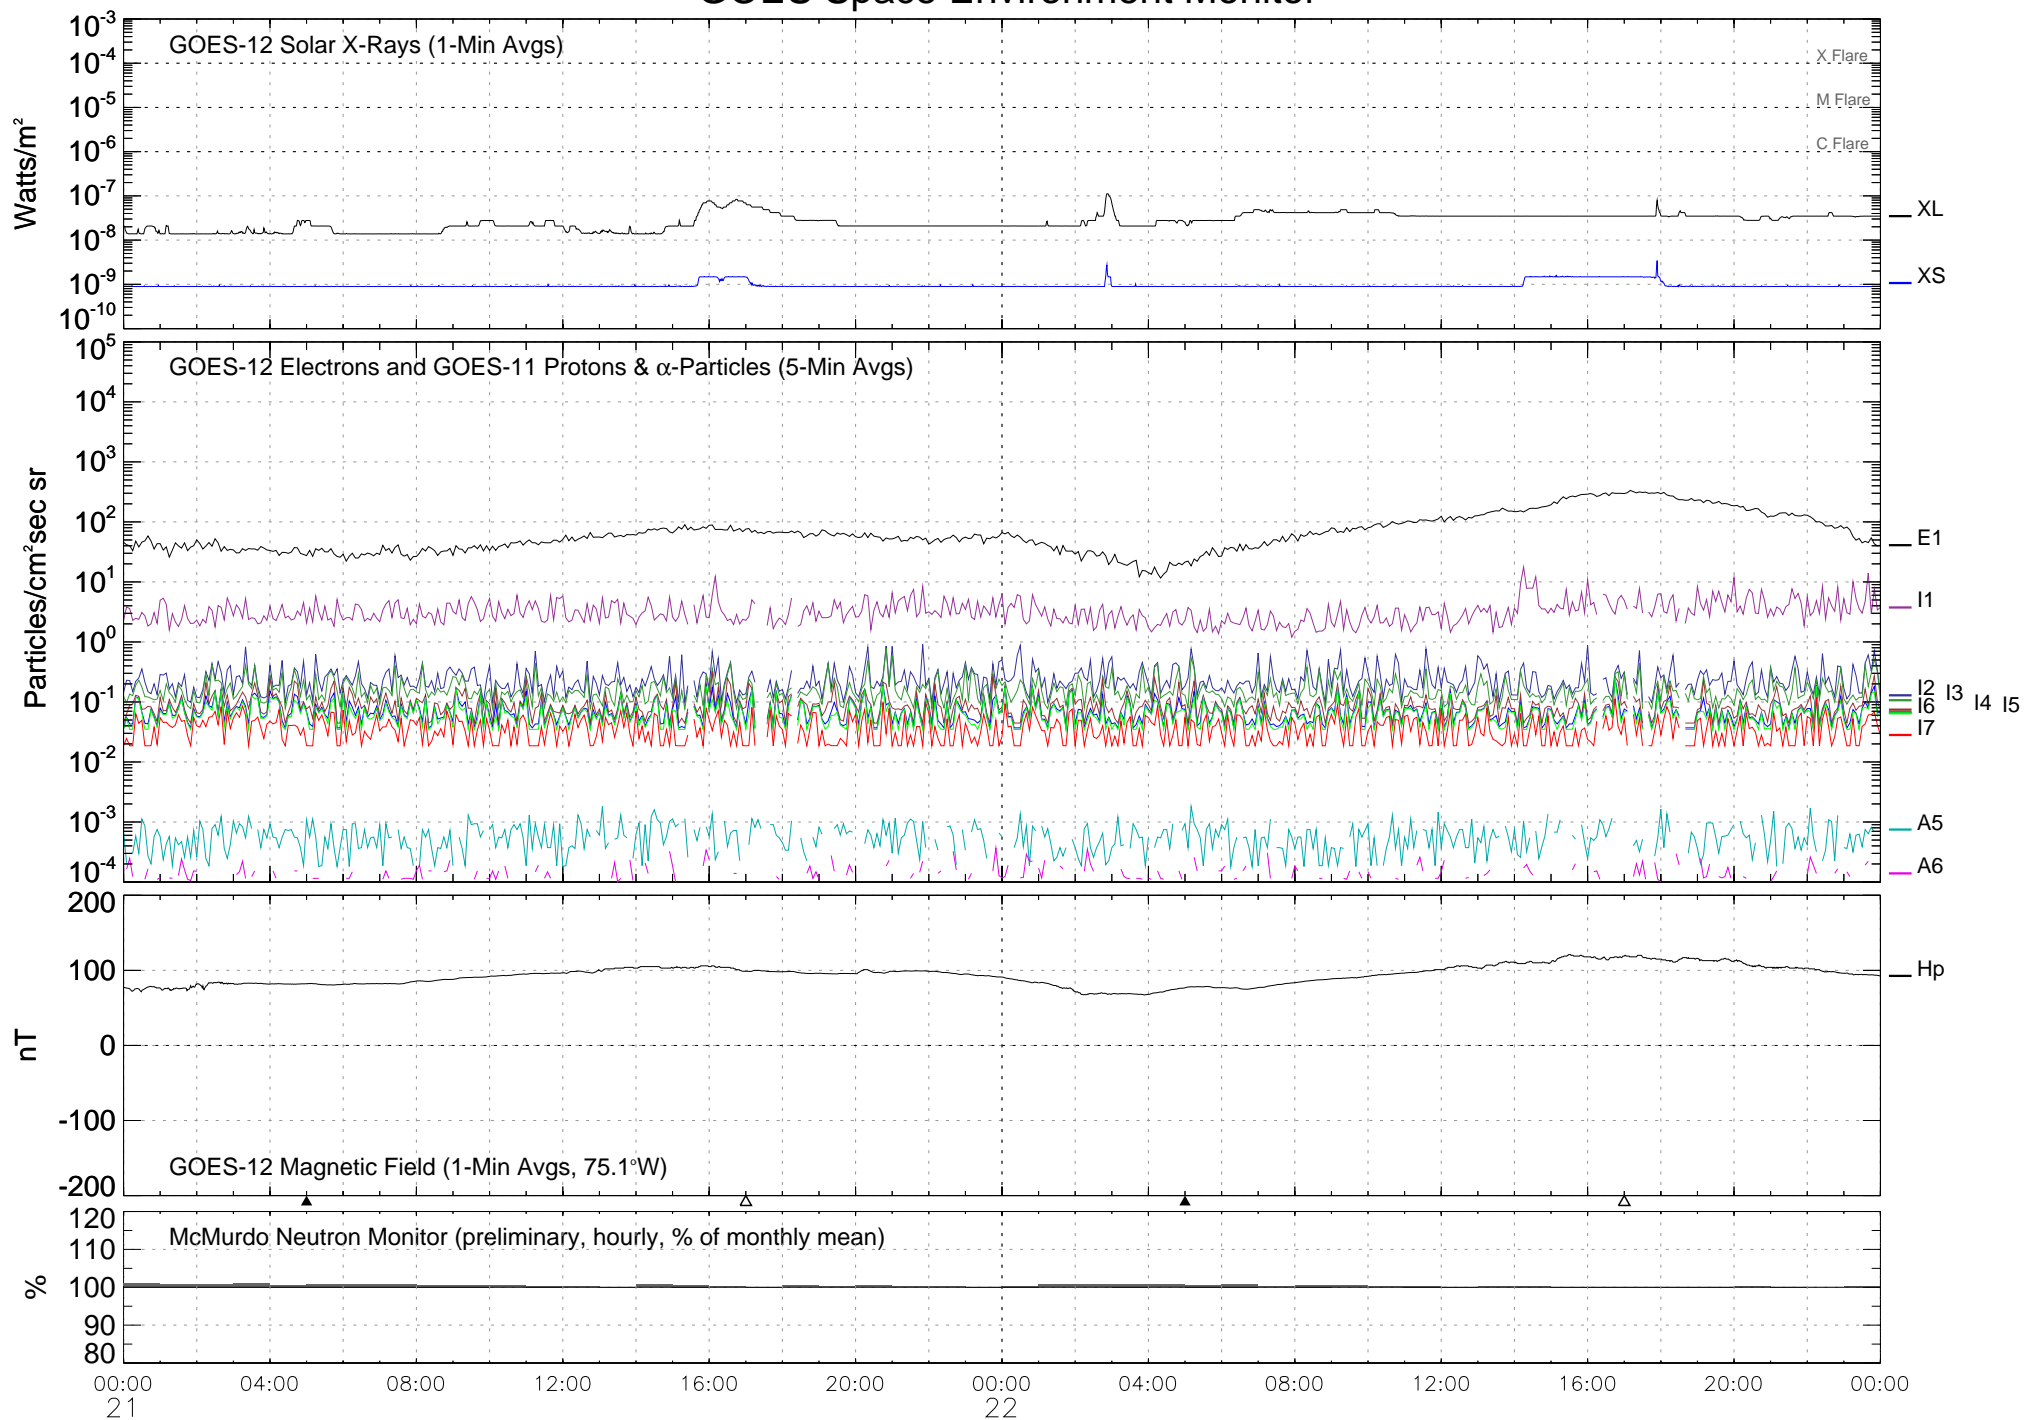

GOES Space Environment Monitor

April 2005 (Universal Time)