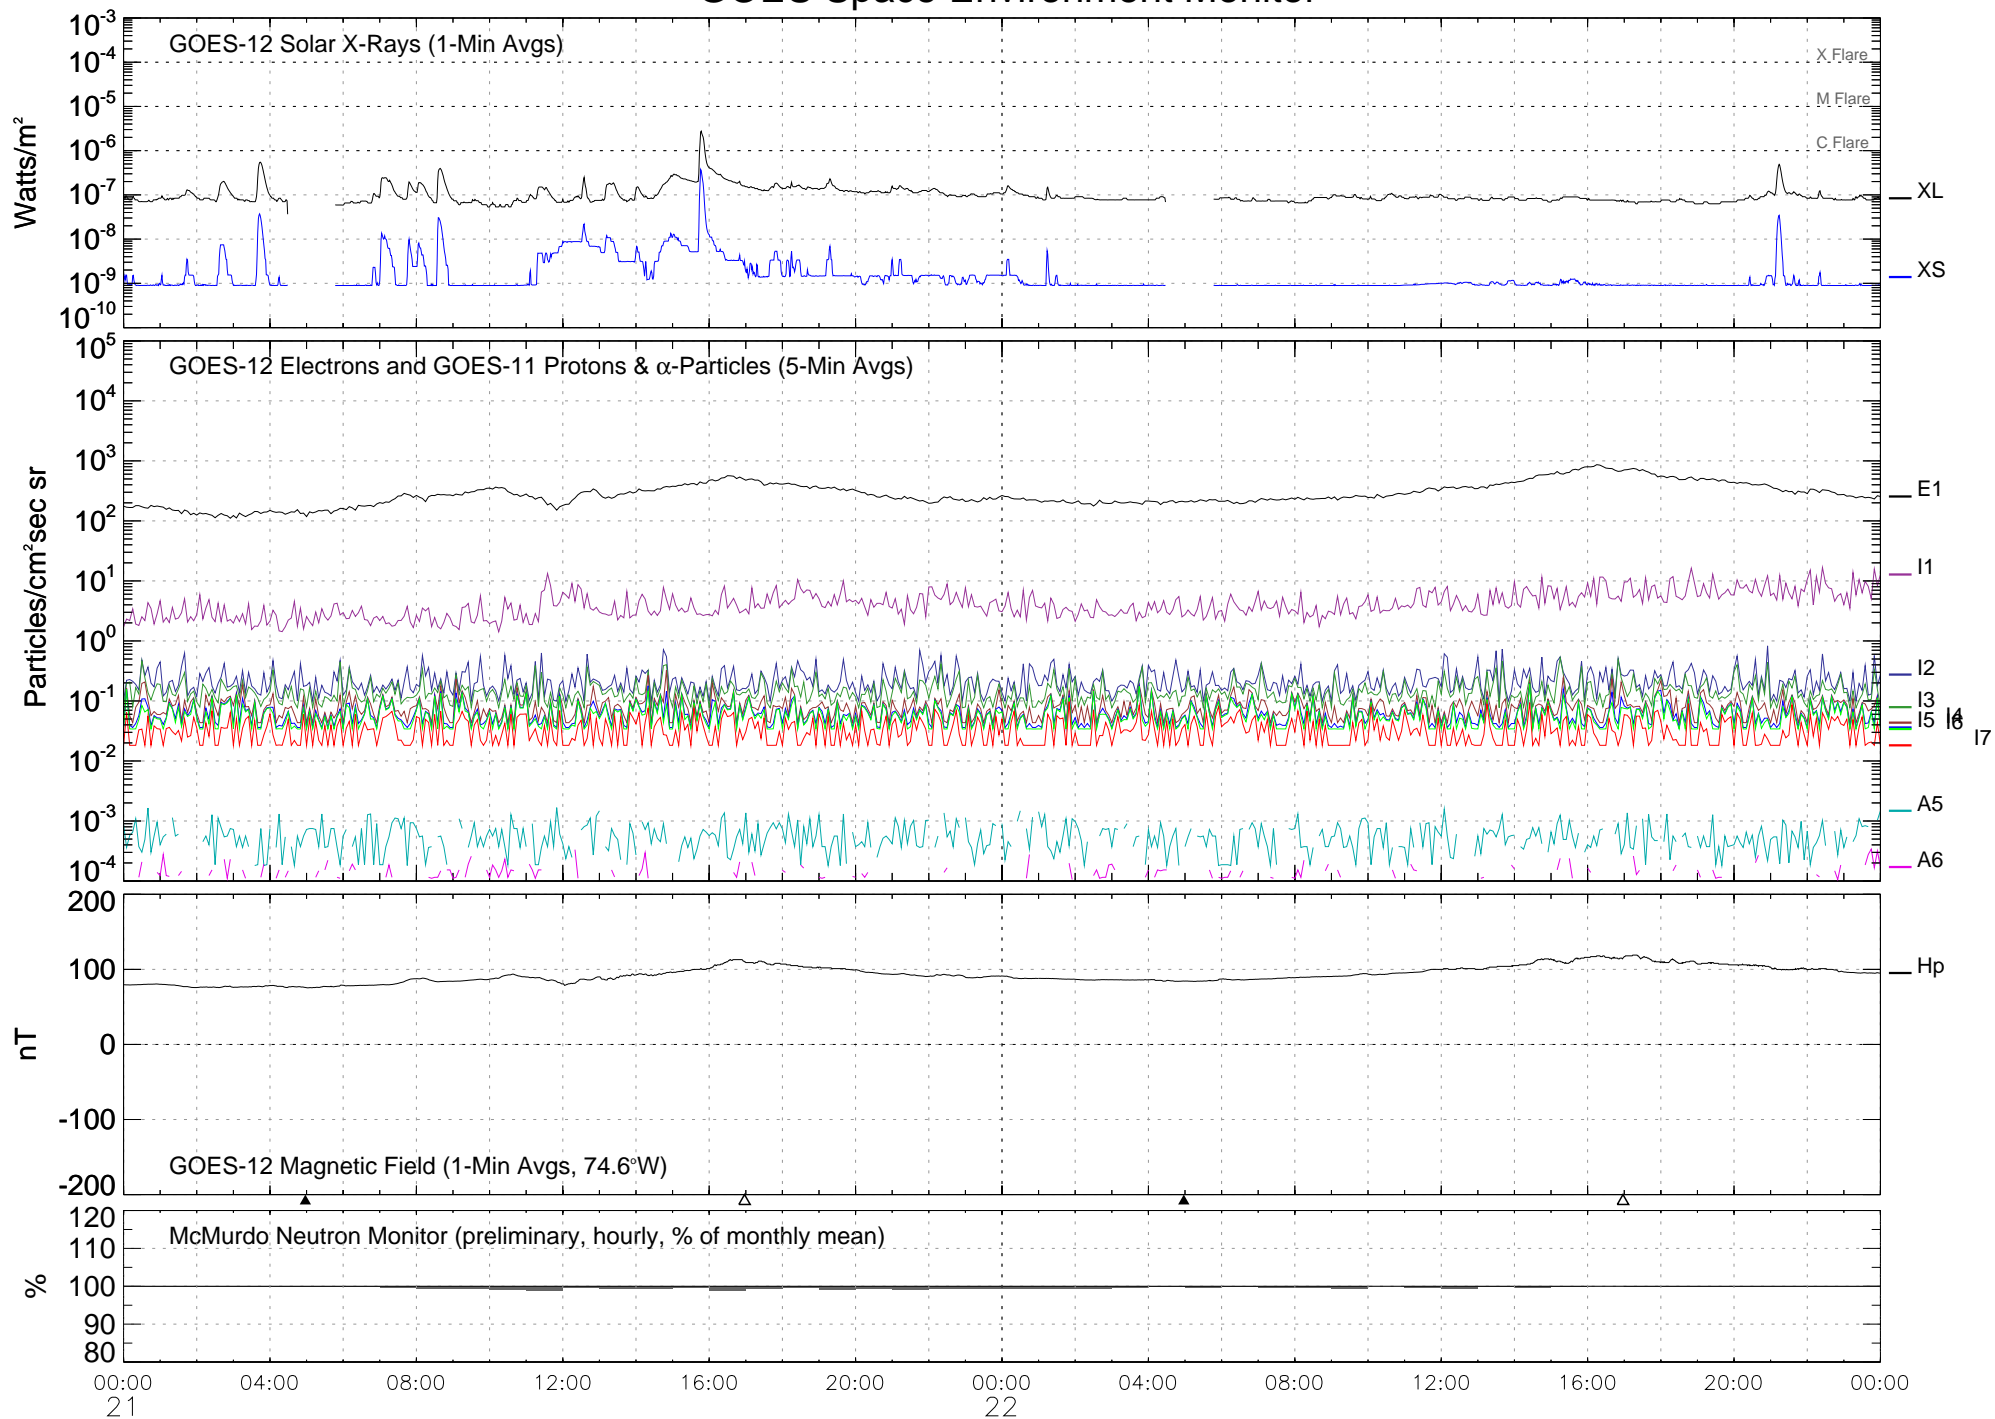

GOES Space Environment Monitor

March 2005 (Universal Time)