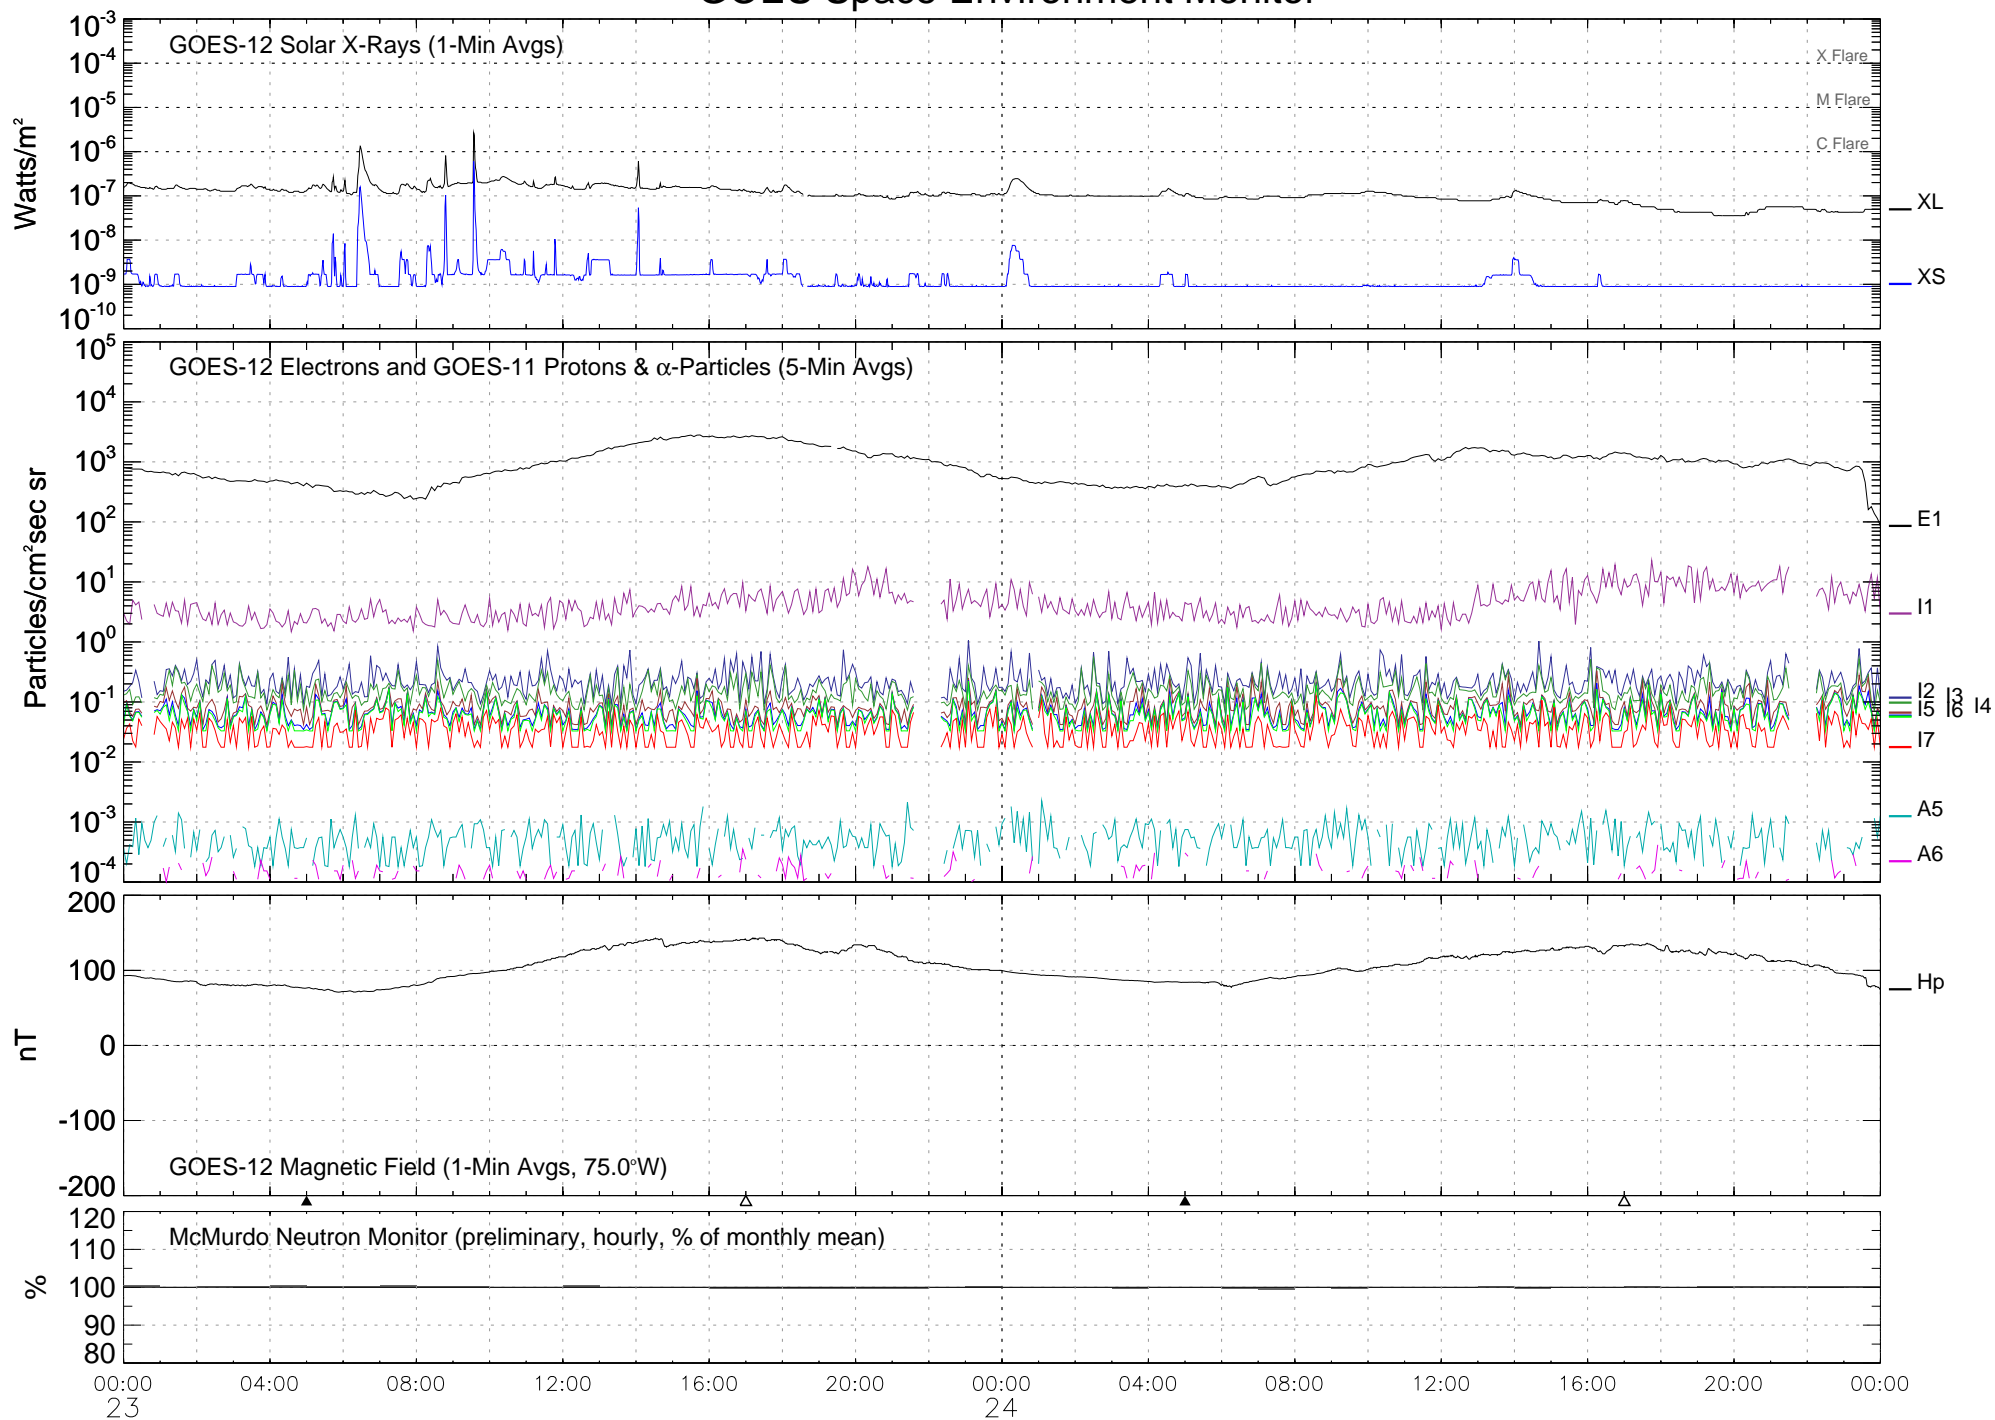

GOES Space Environment Monitor

February 2005 (Universal Time)