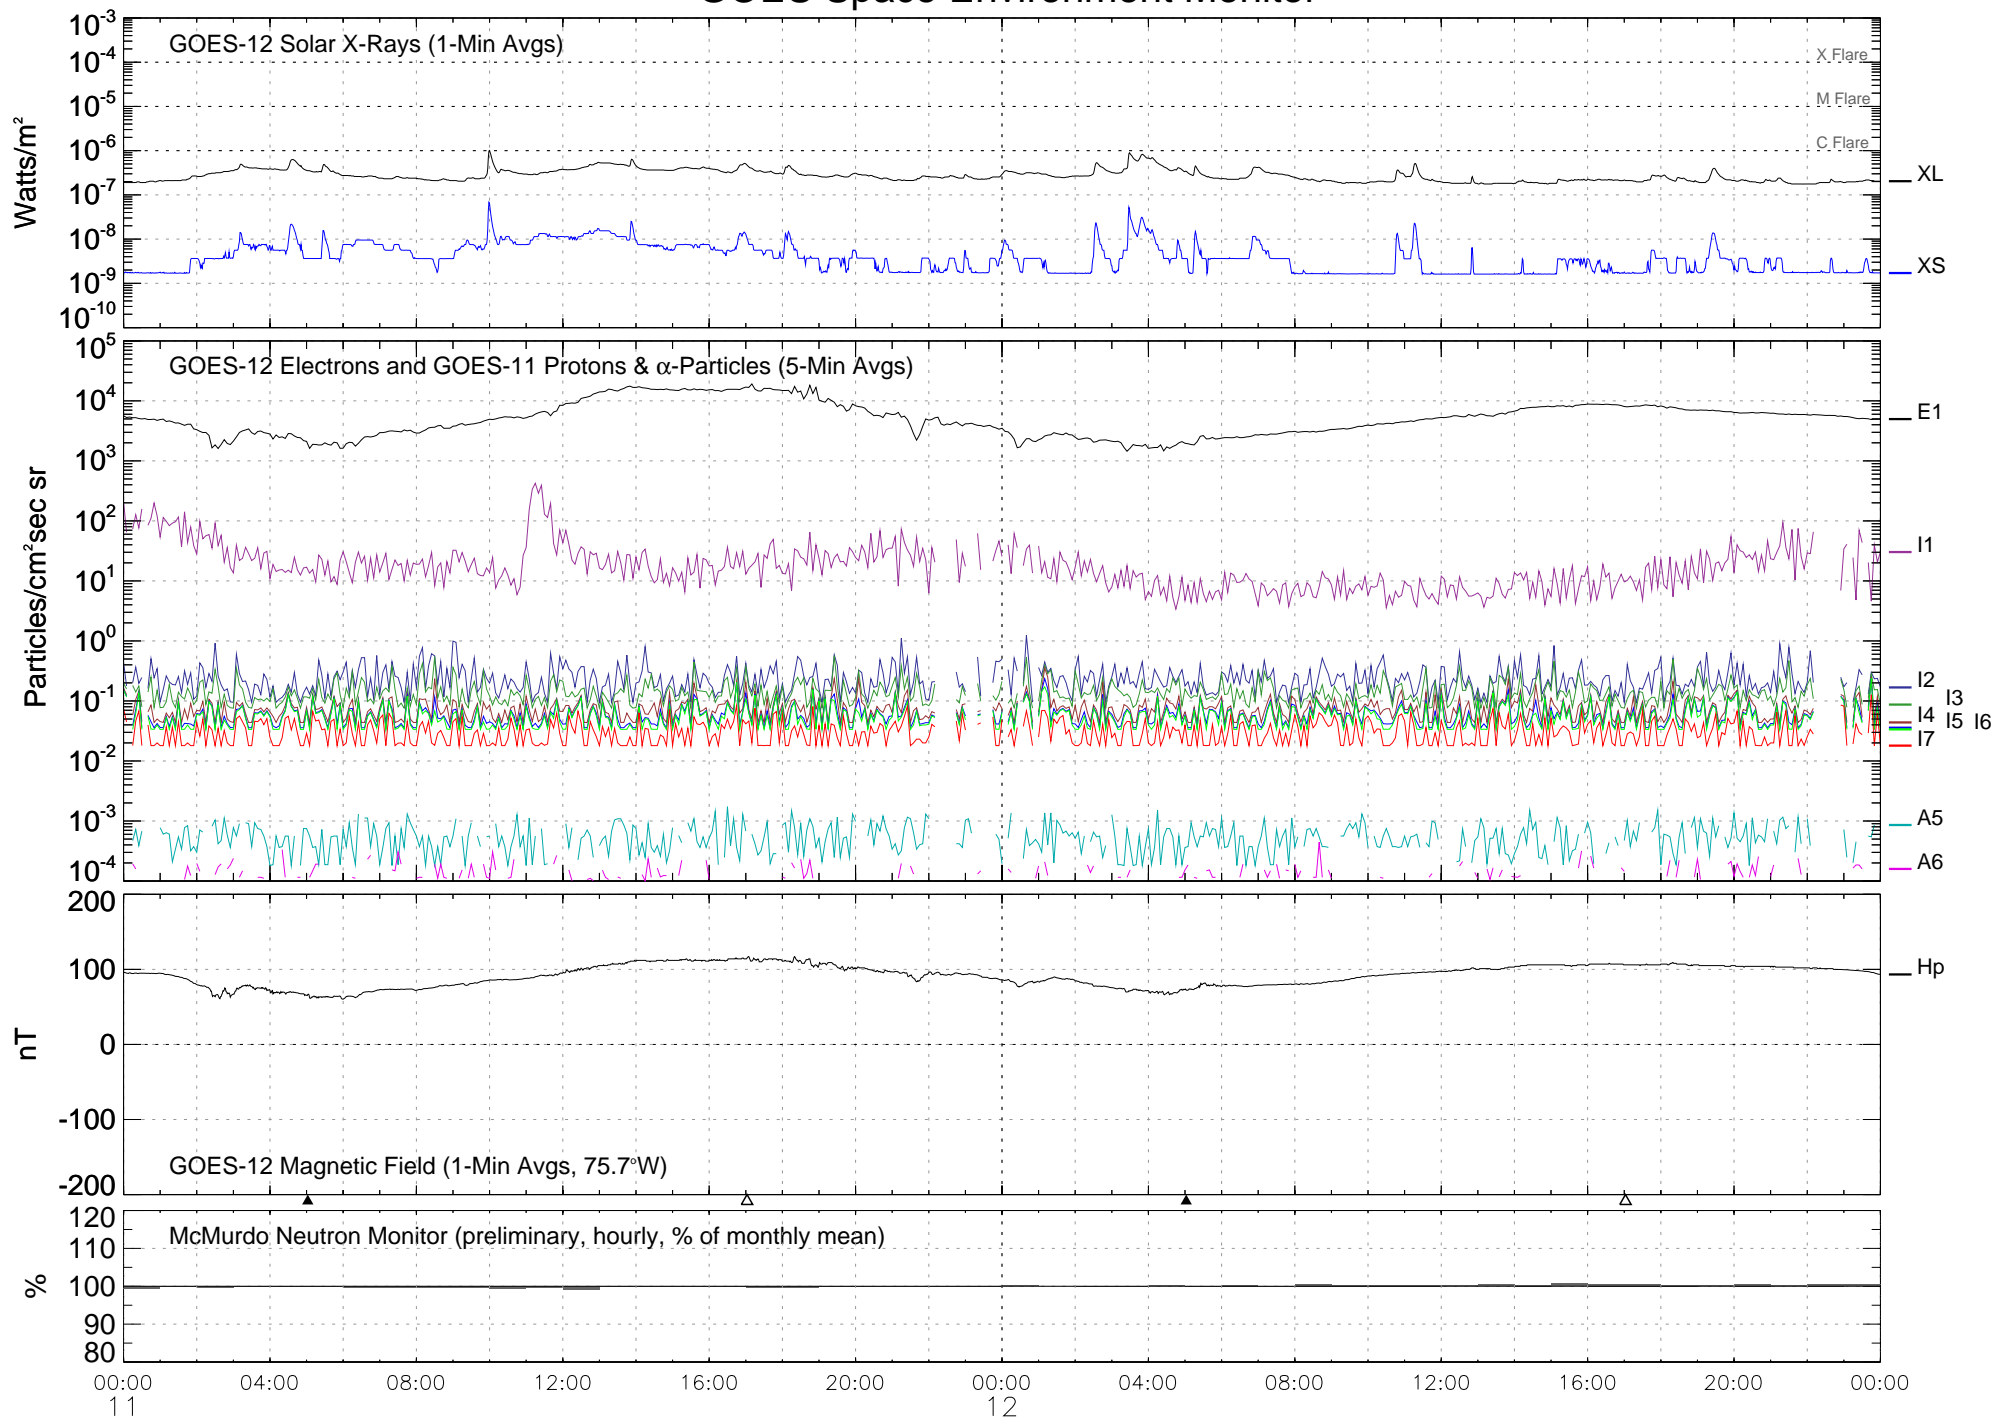

# GOES Space Environment Monitor

February 2005 (Universal Time)