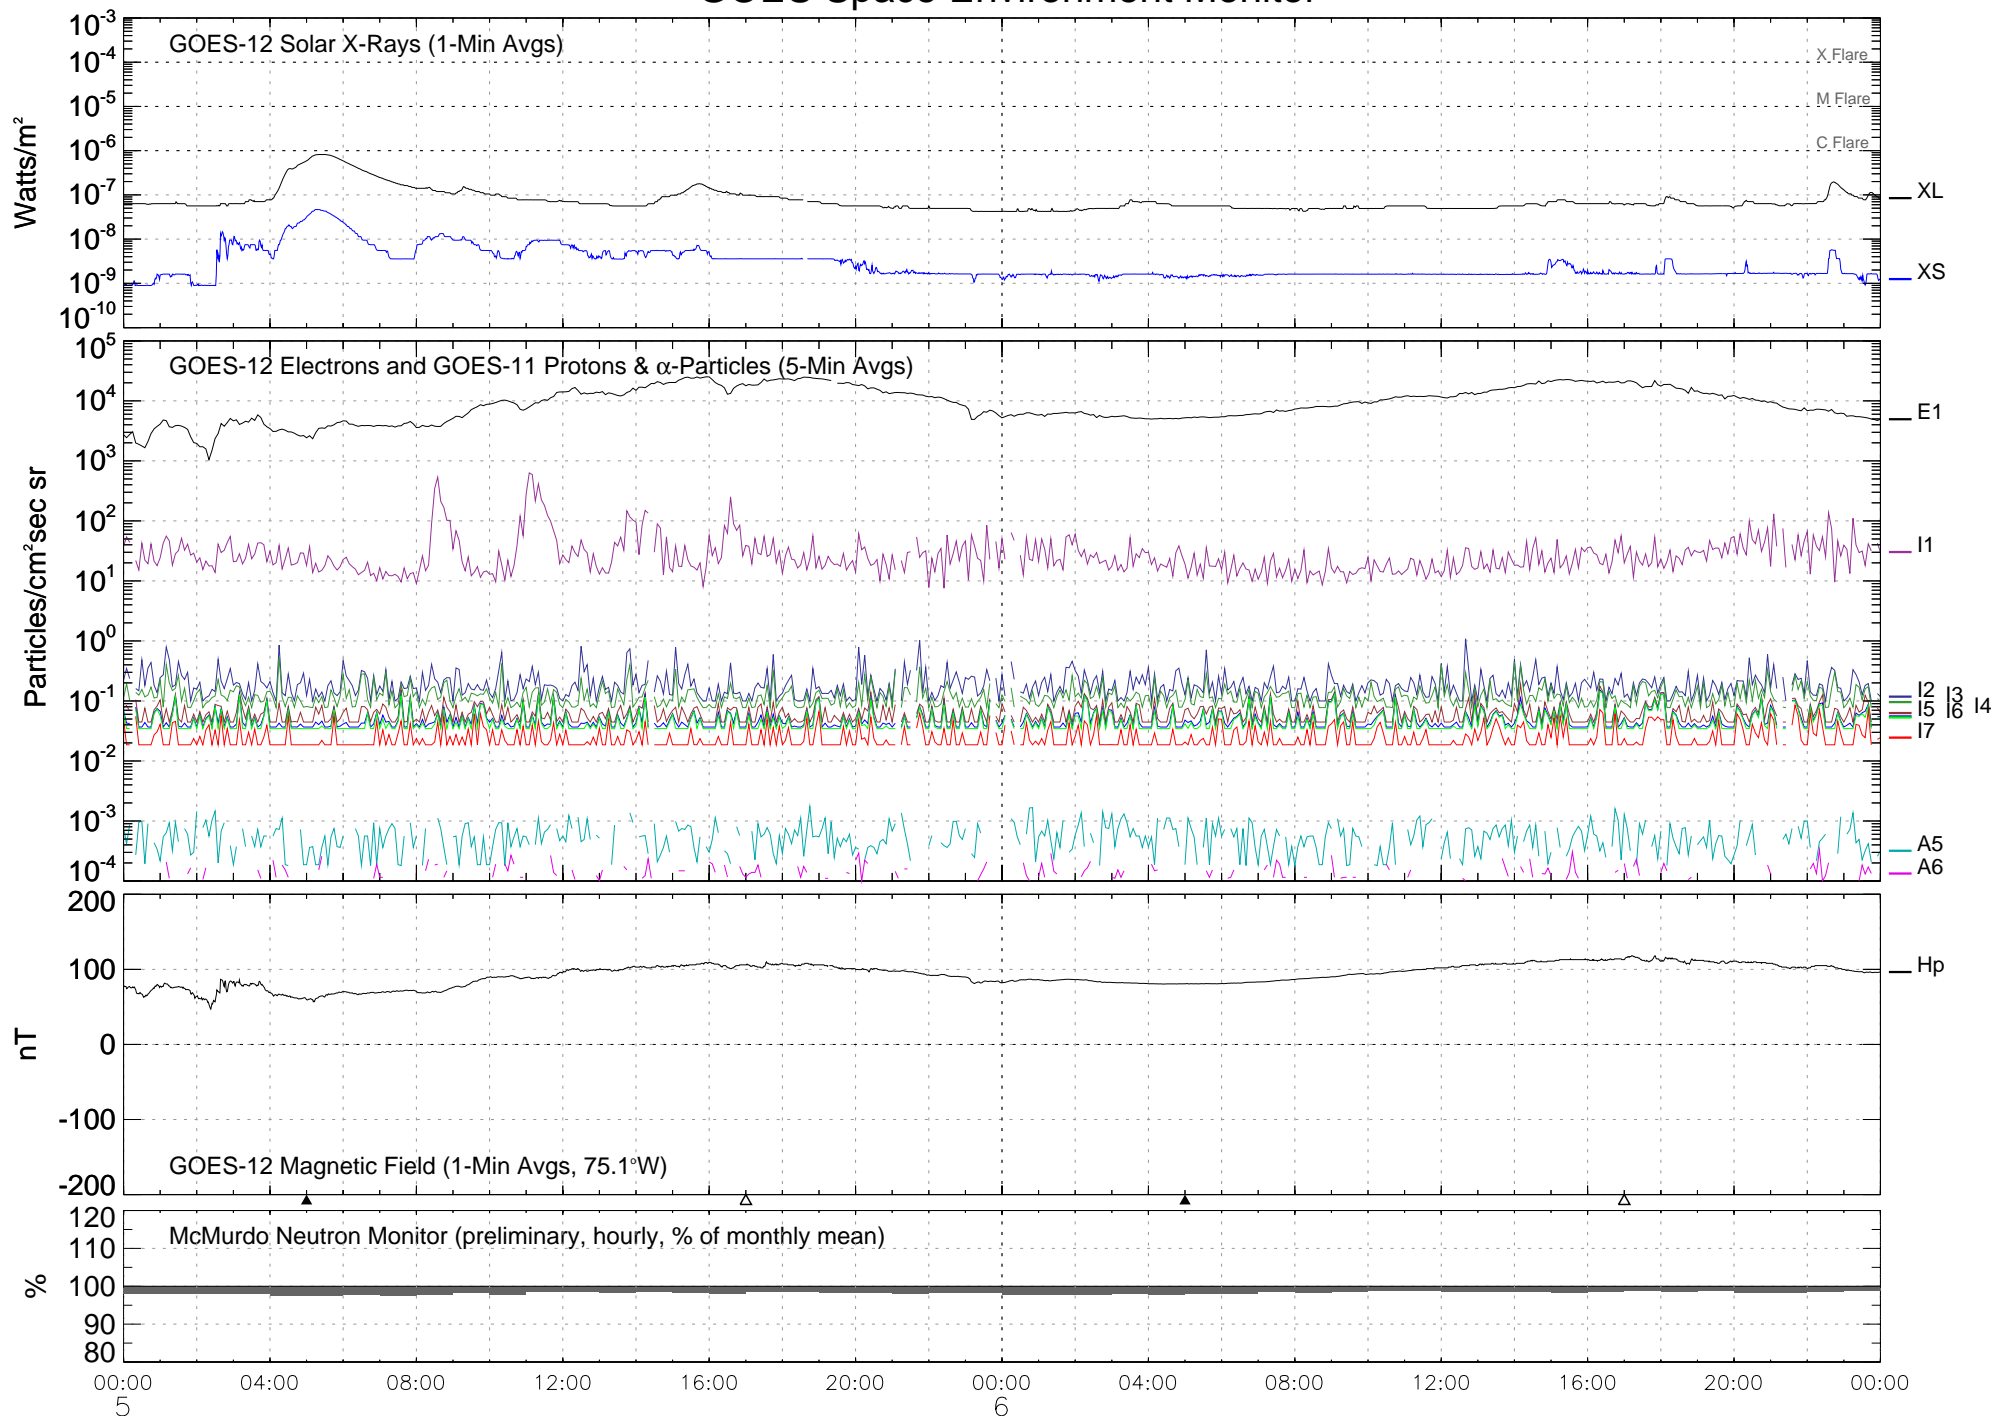

GOES Space Environment Monitor

January 2005 (Universal Time)