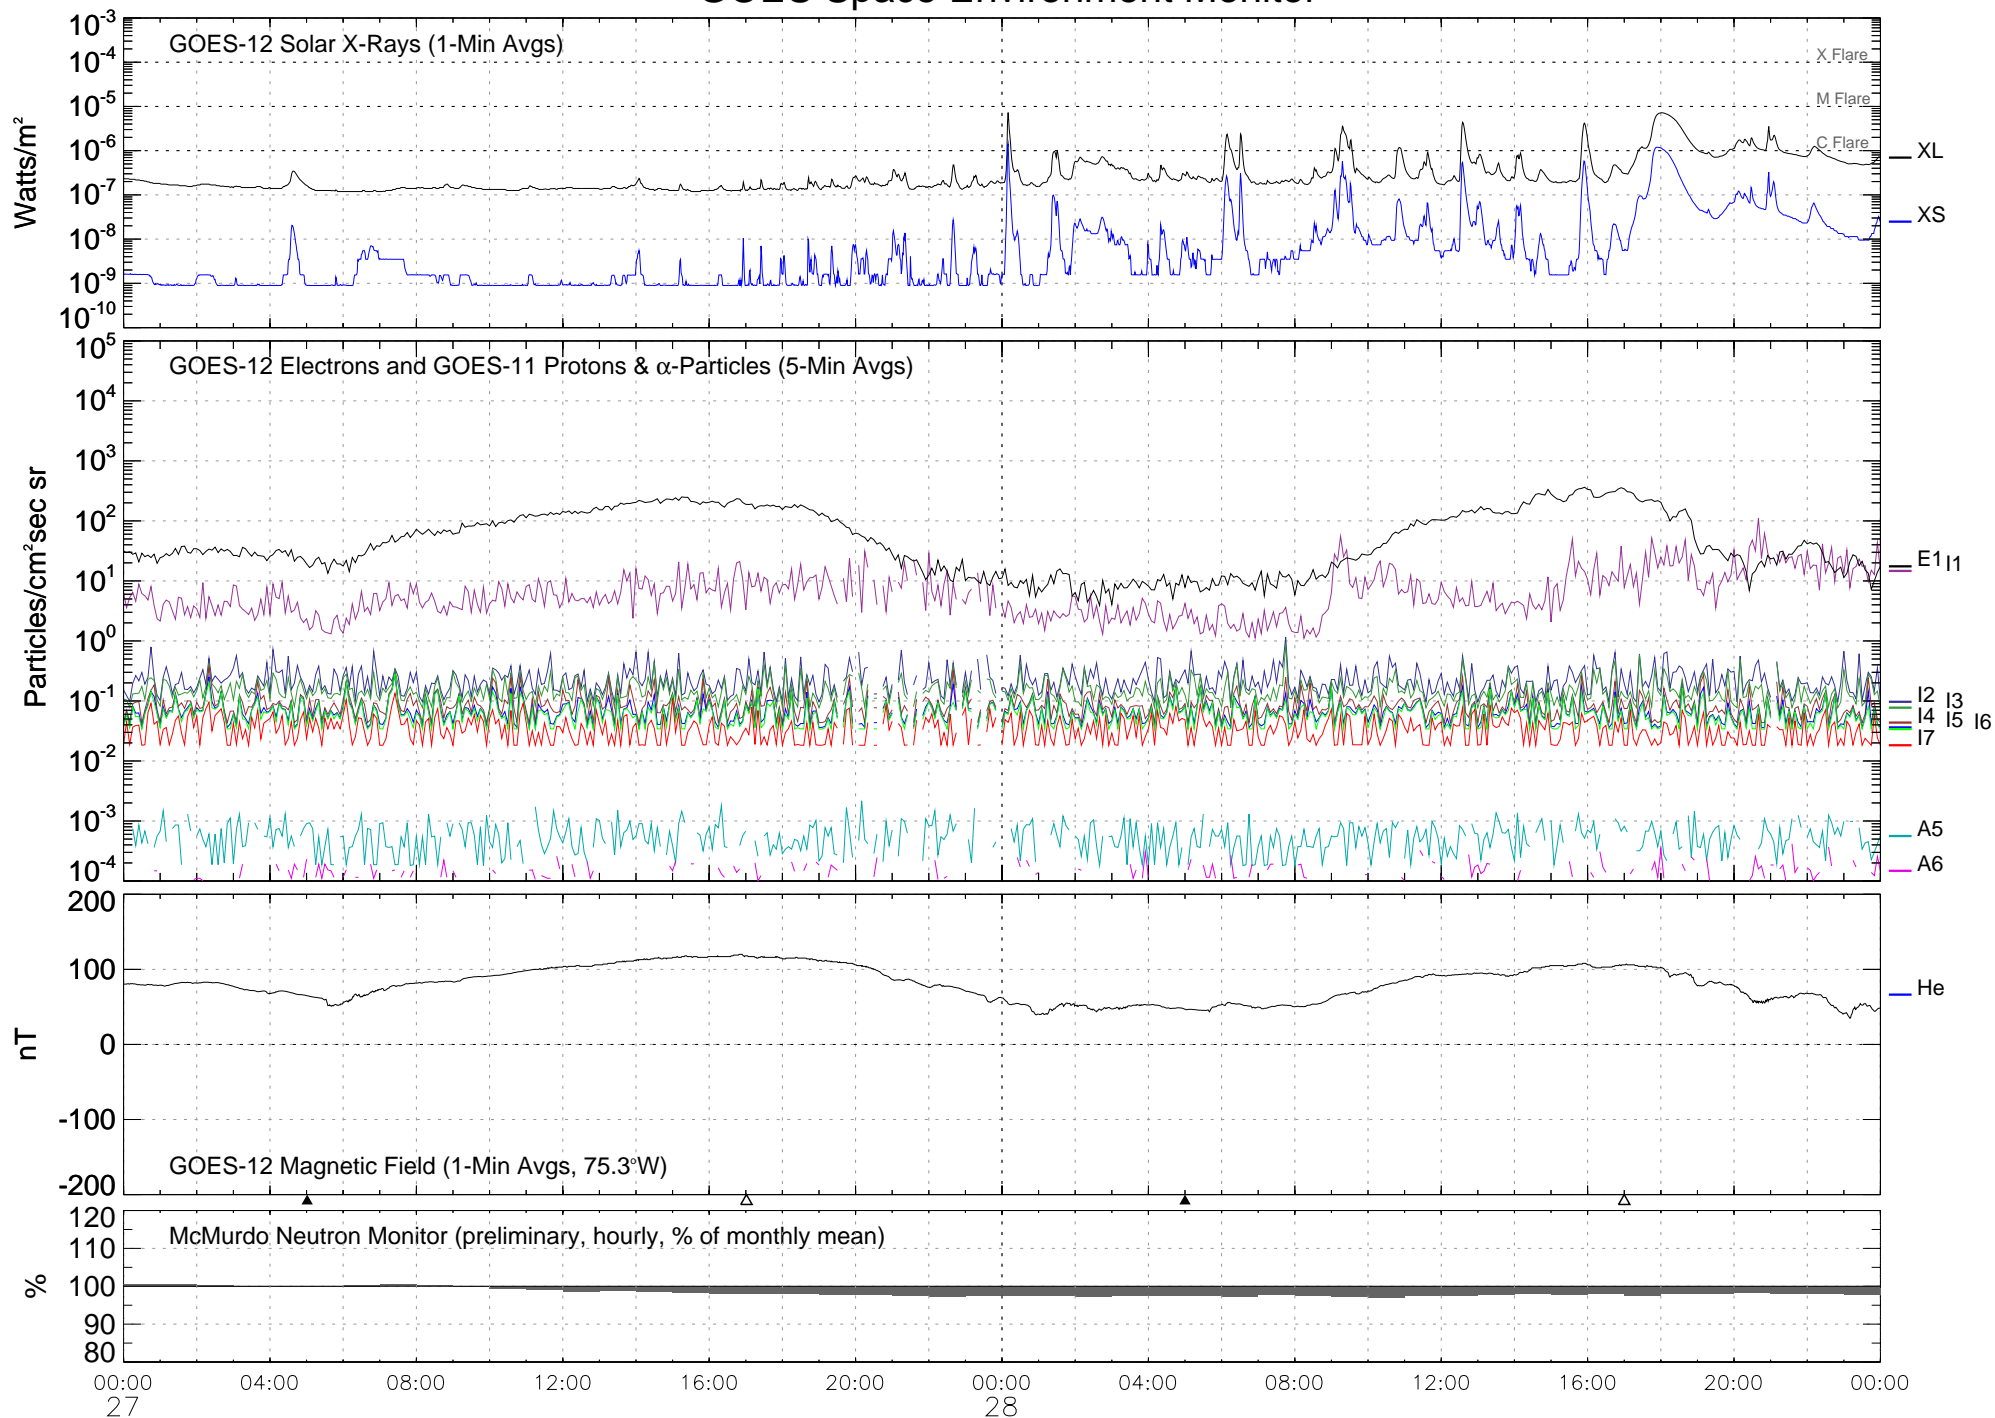

GOES Space Environment Monitor

December 2004 (Universal Time)