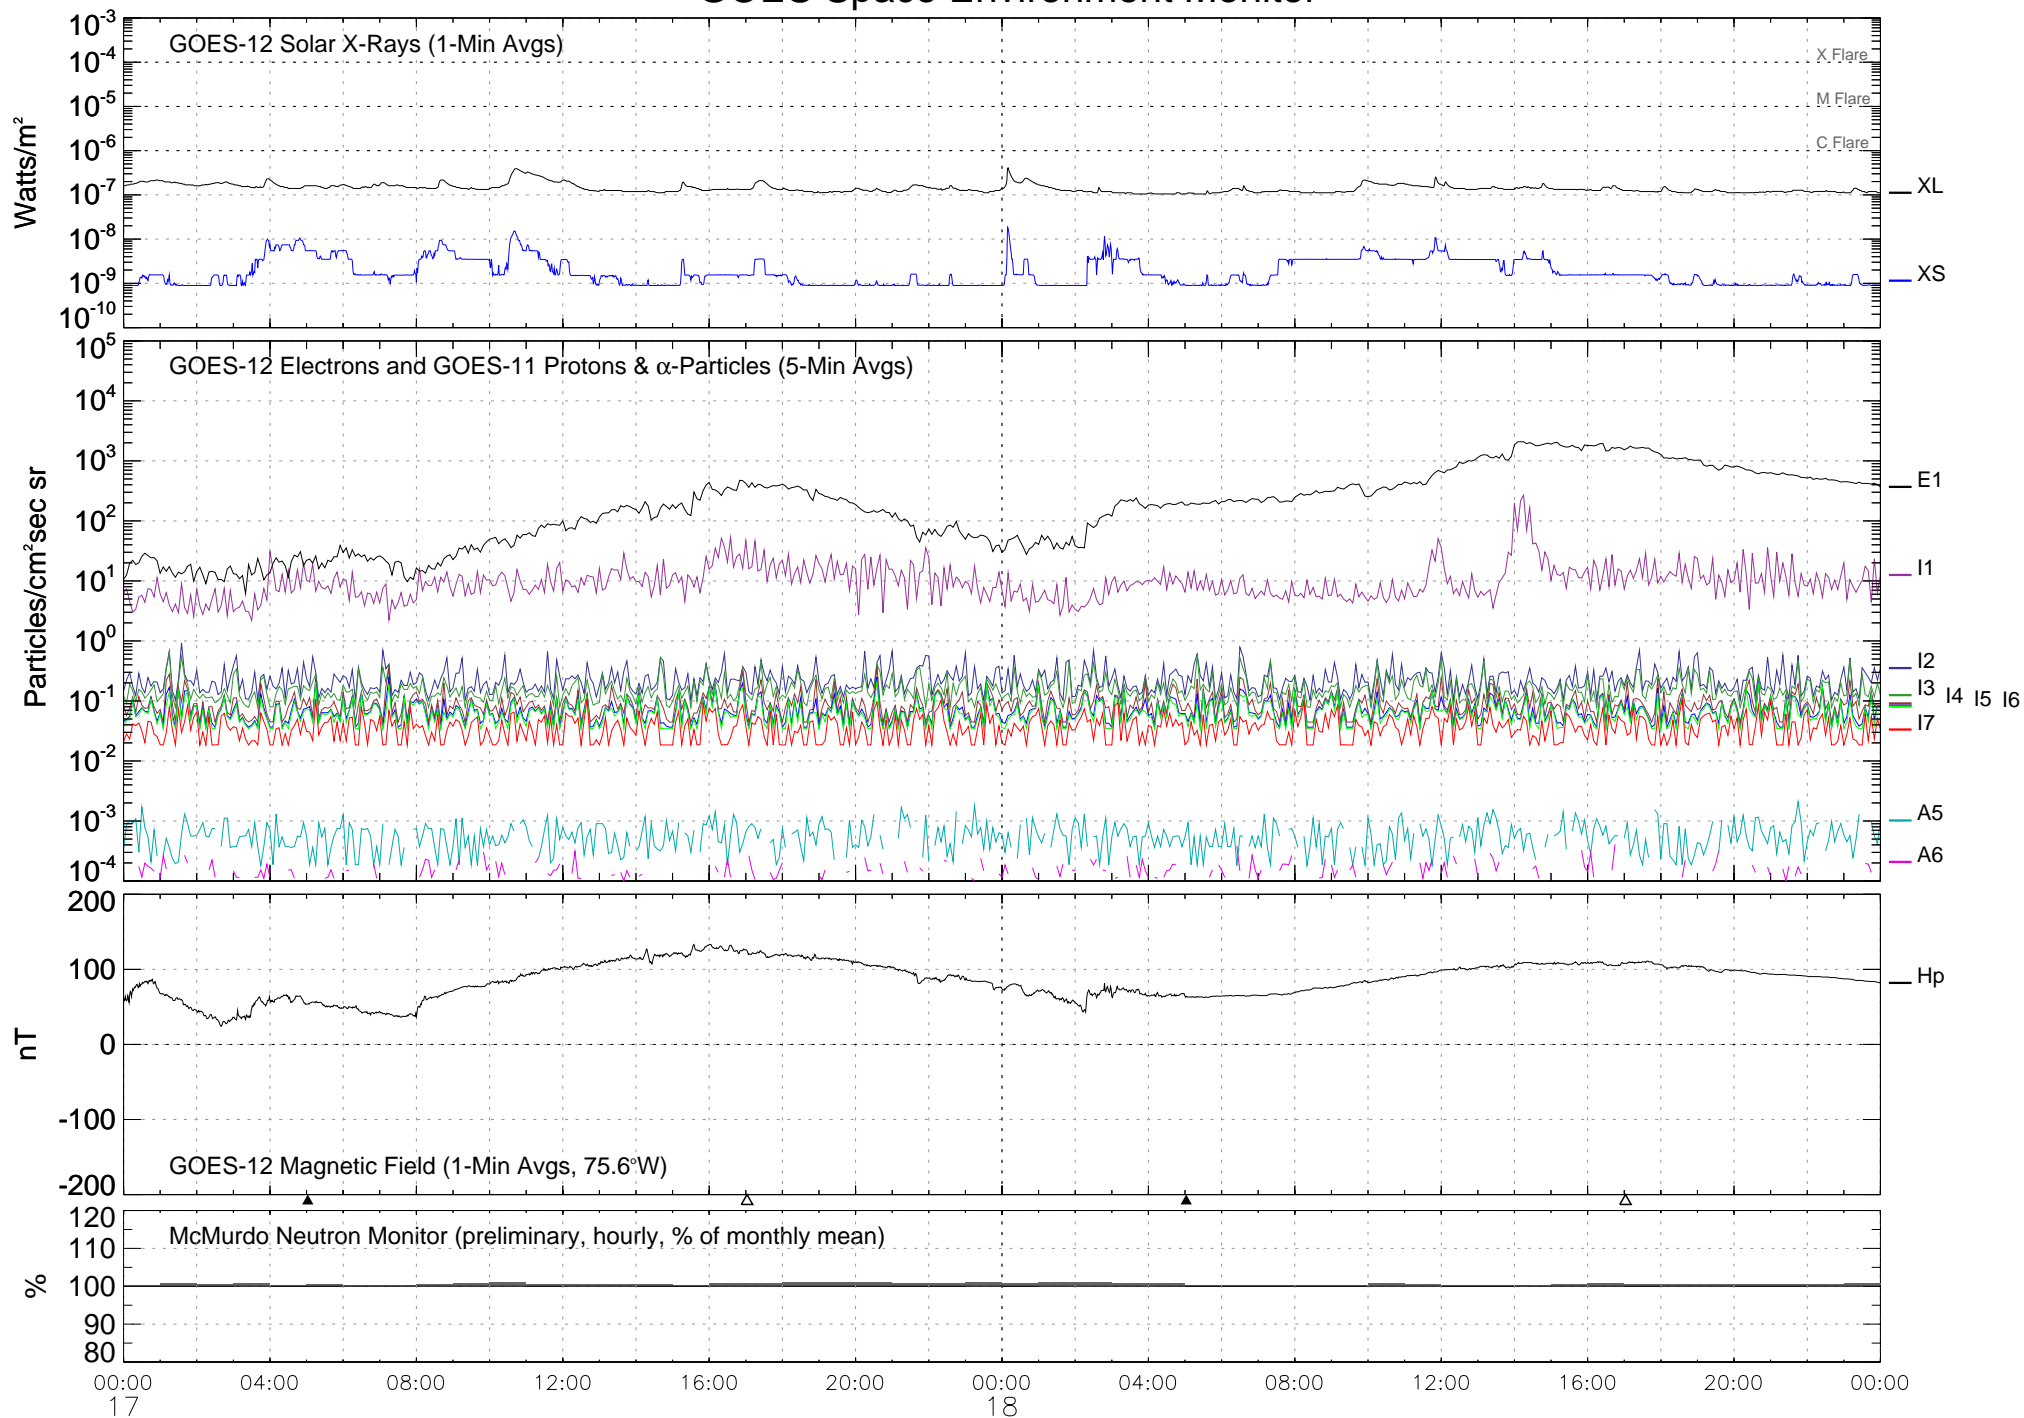

# GOES Space Environment Monitor

December 2004 (Universal Time)