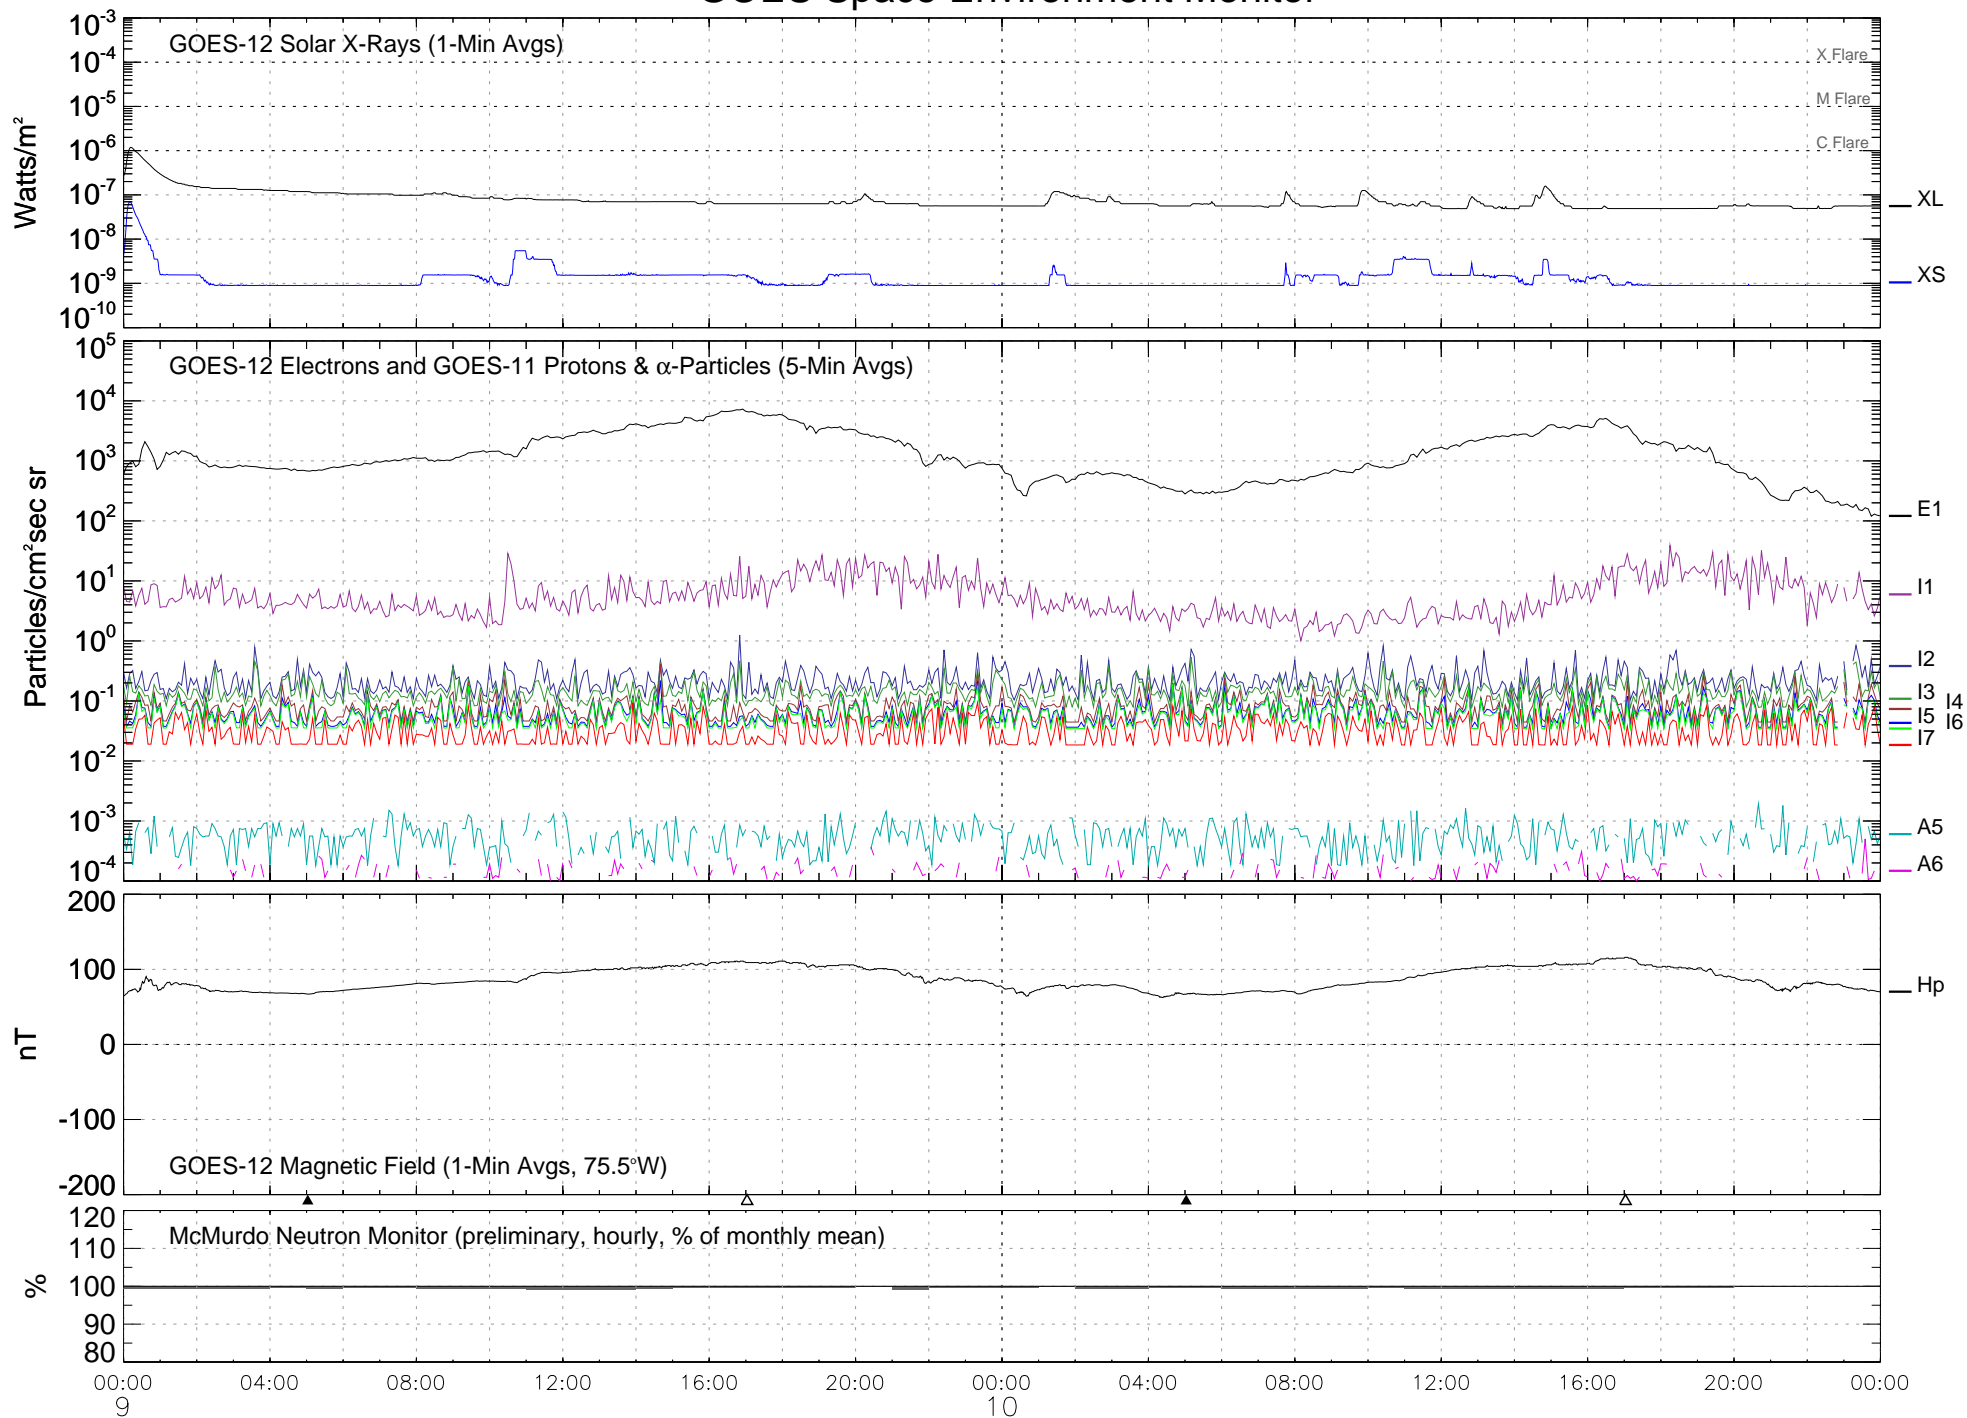

GOES Space Environment Monitor

December 2004 (Universal Time)