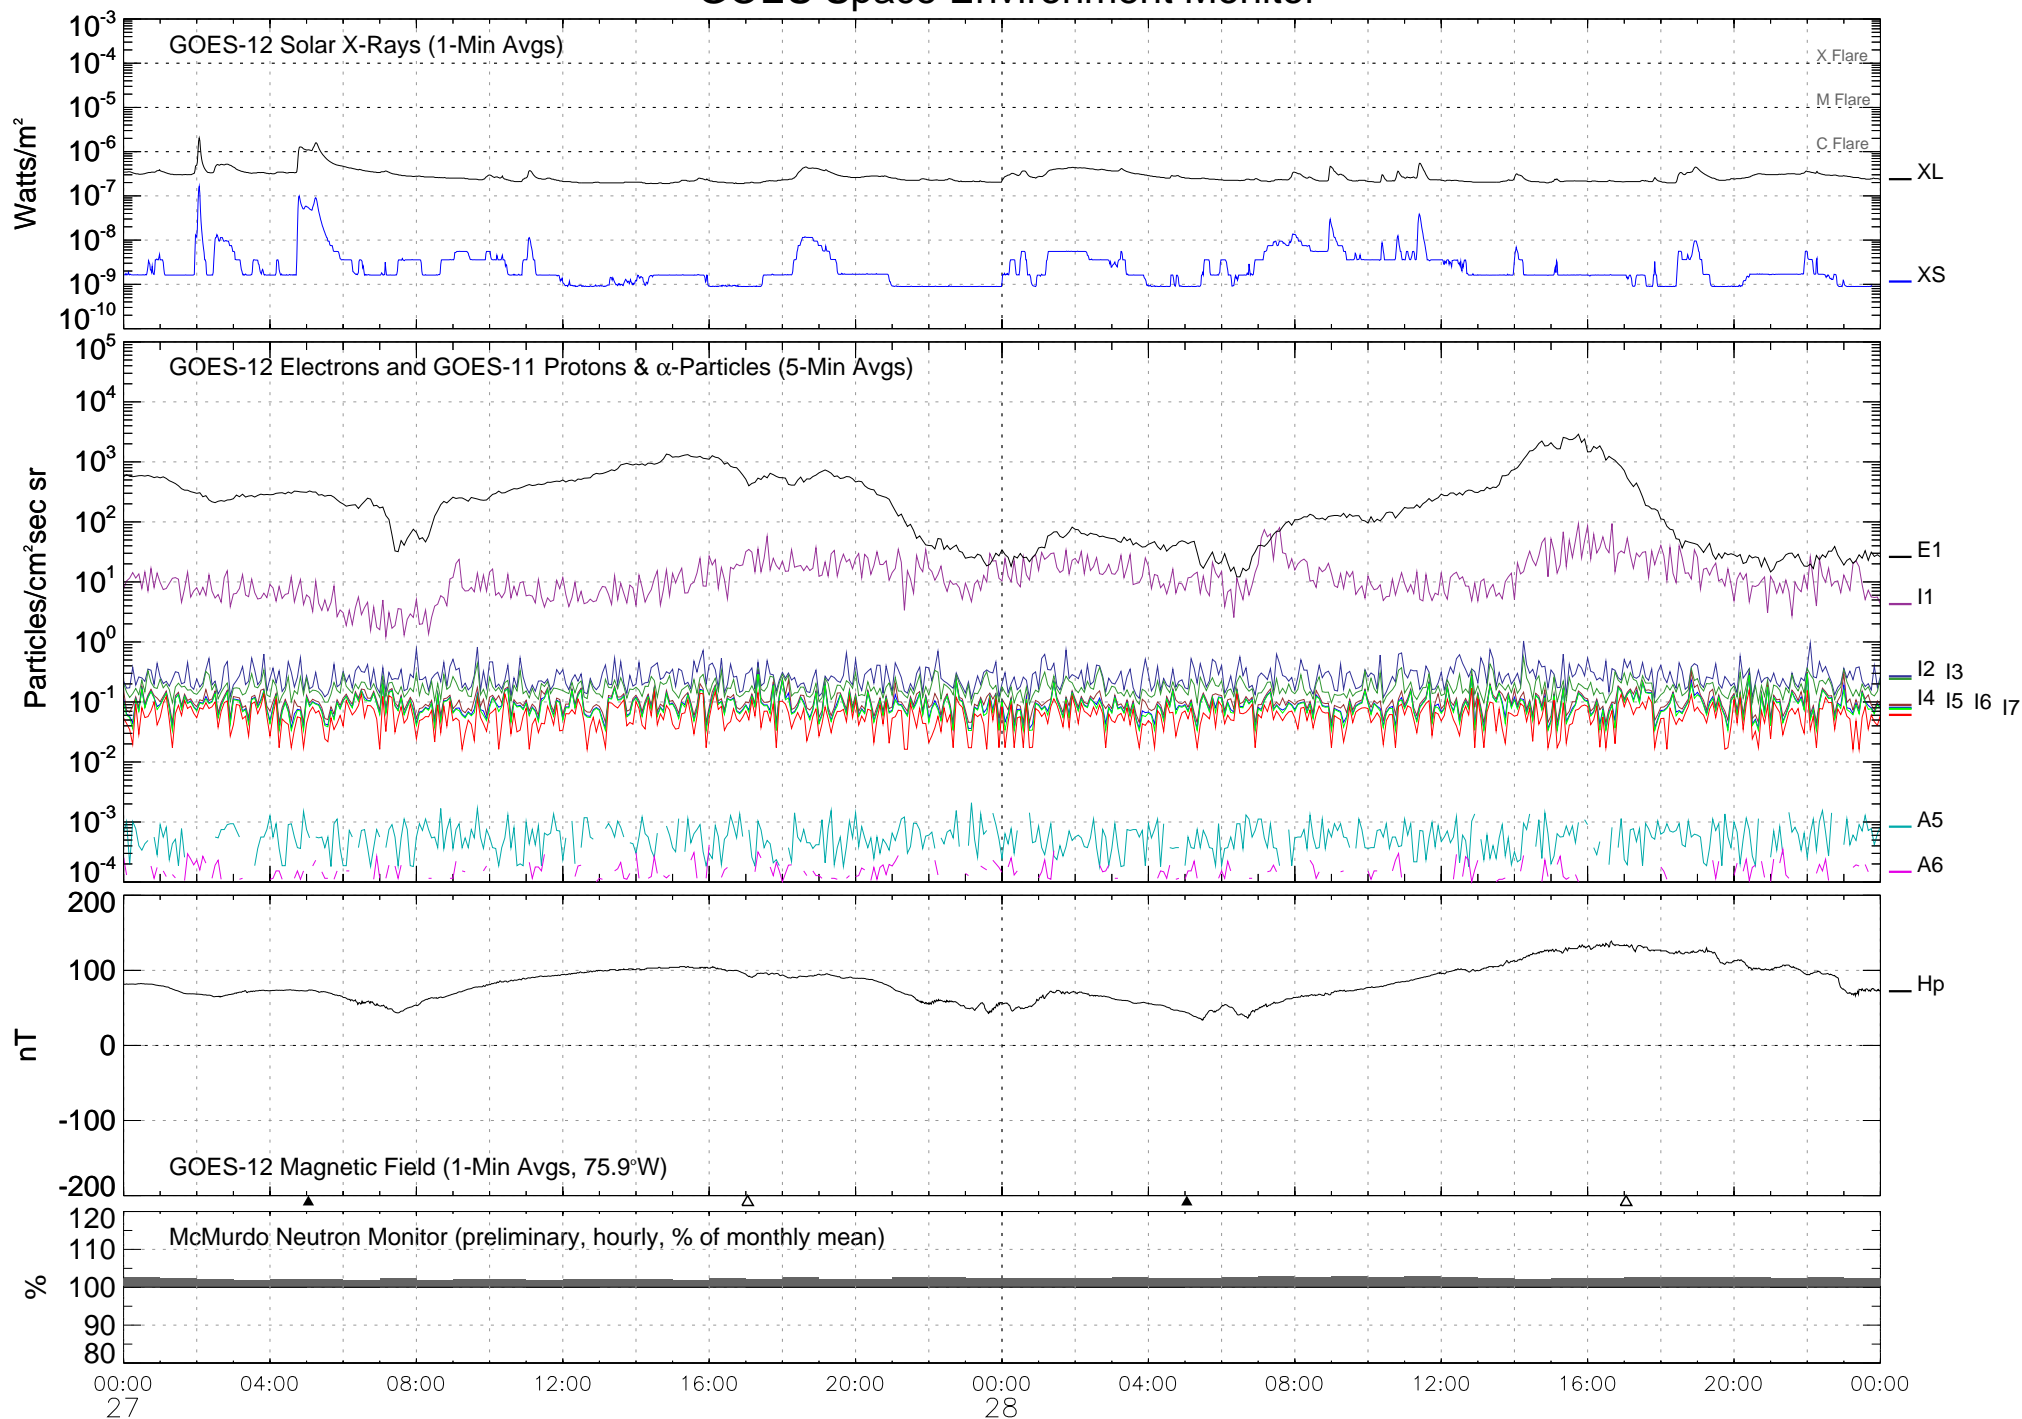

# GOES Space Environment Monitor

November 2004 (Universal Time)