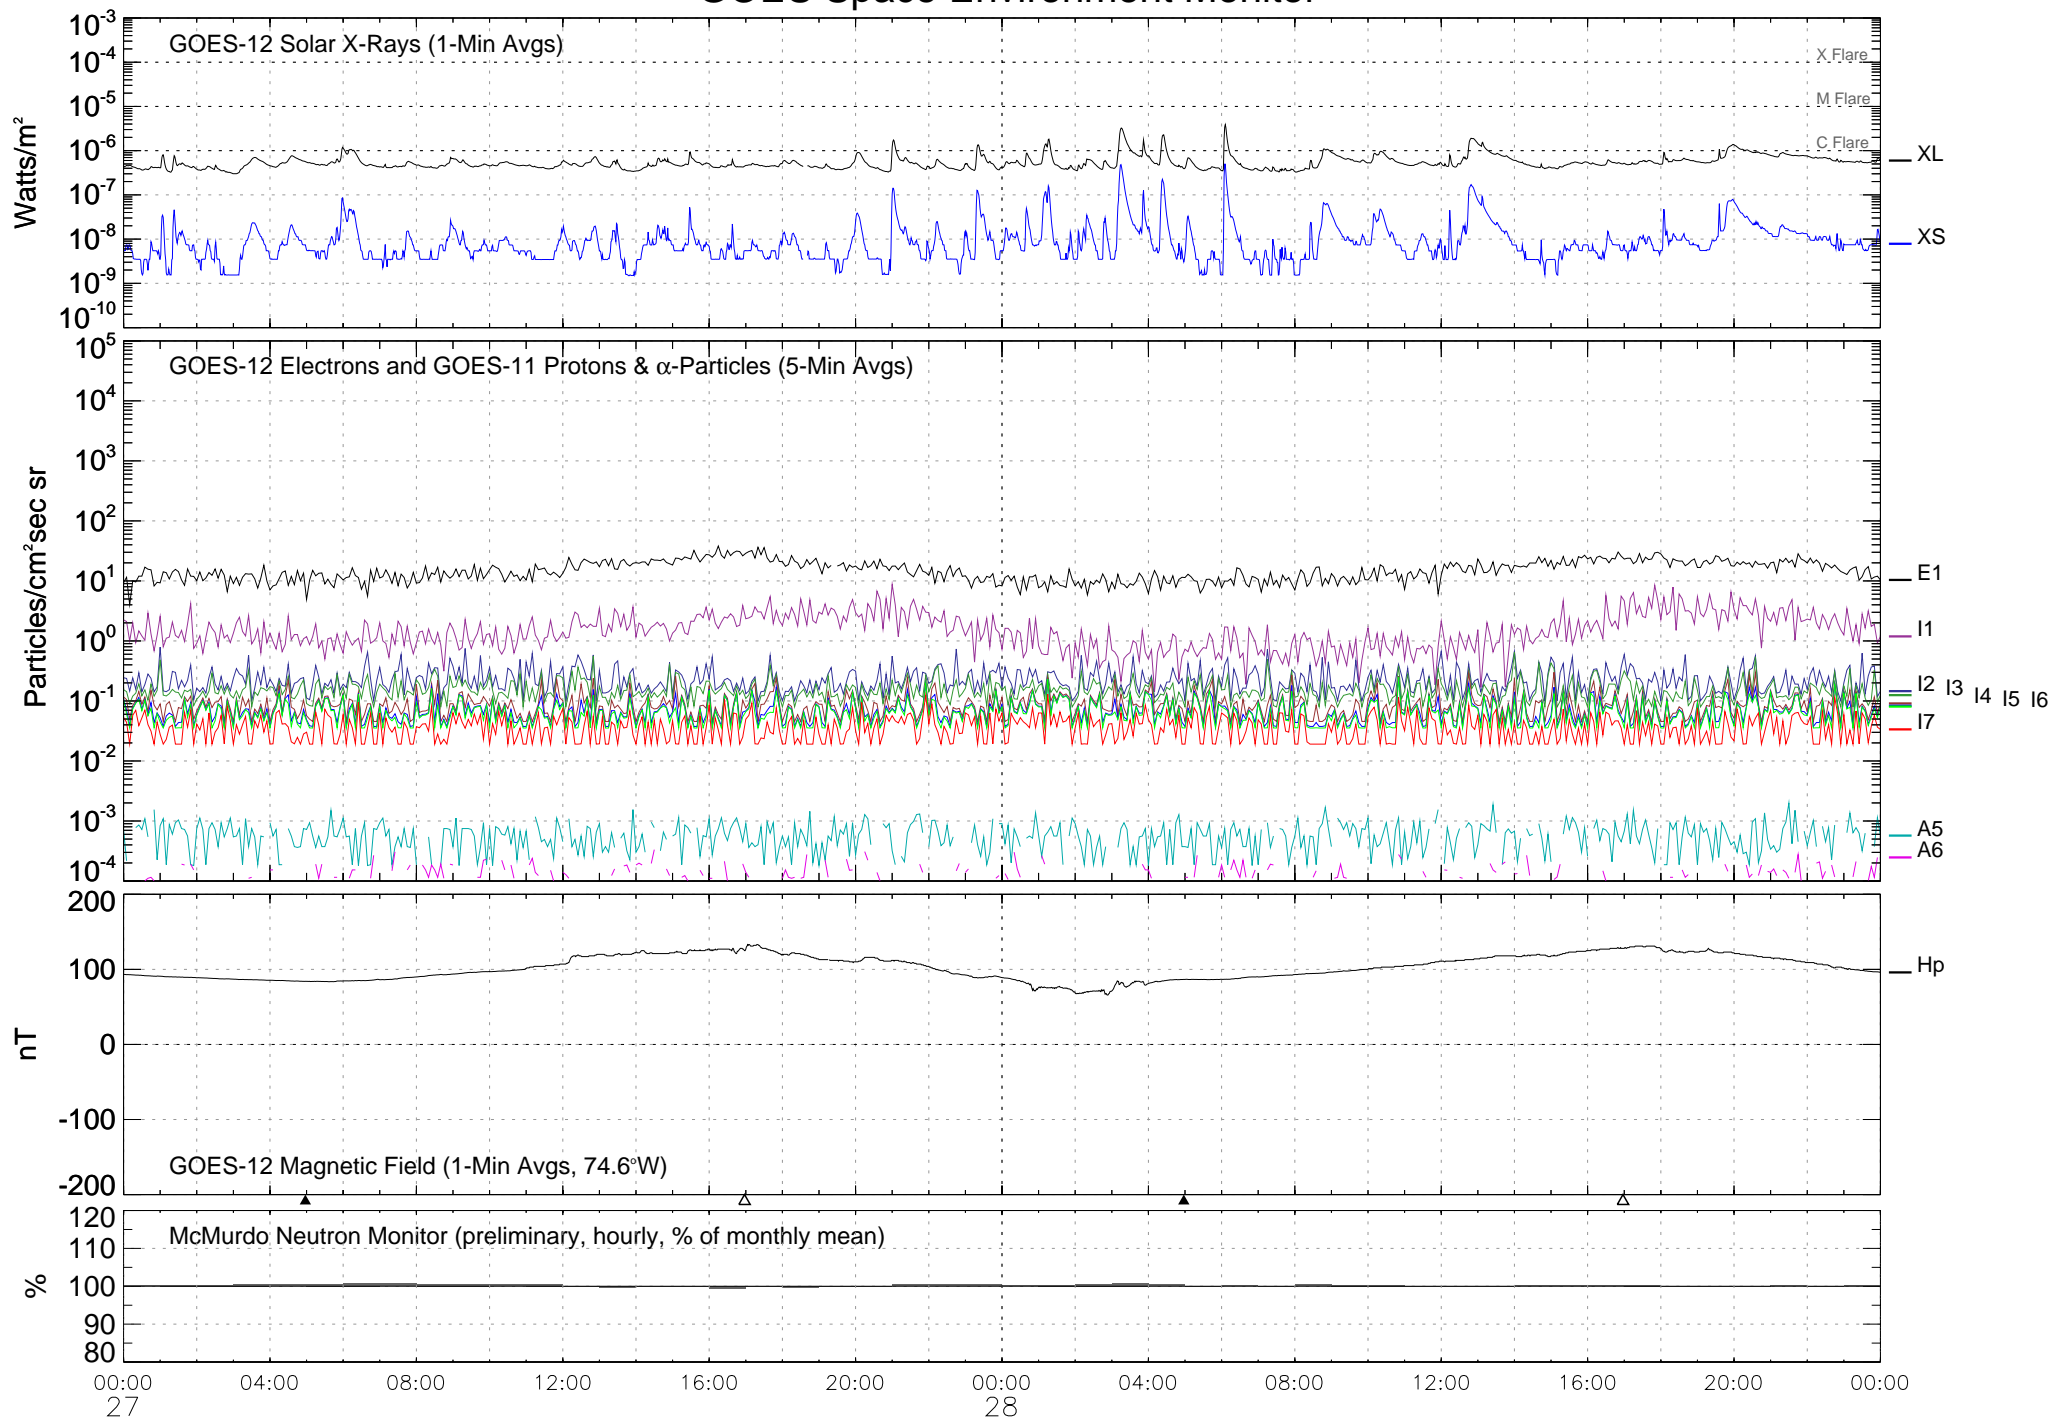

GOES Space Environment Monitor

October 2004 (Universal Time)