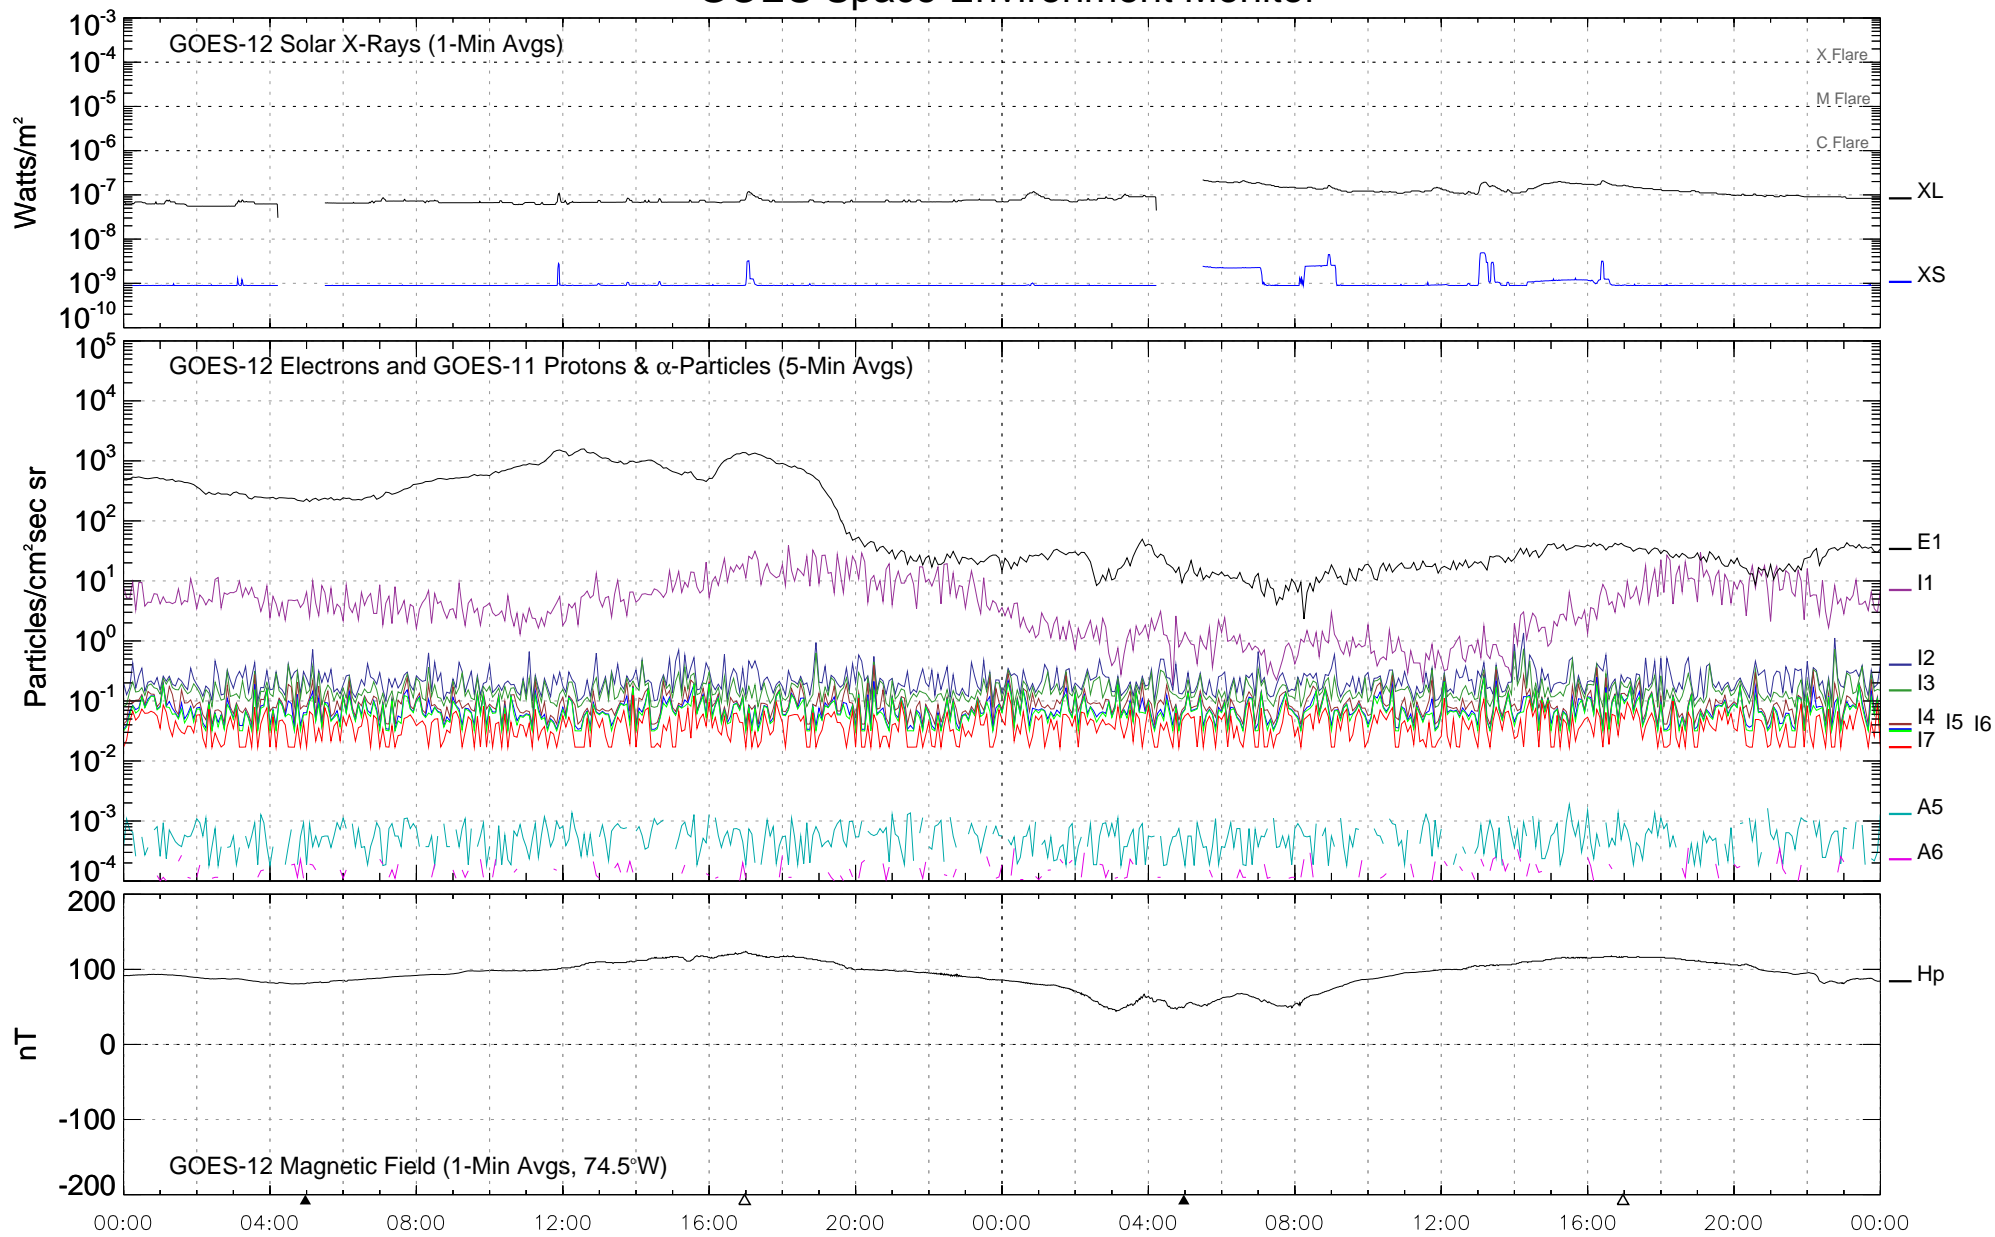

GOES Space Environment Monitor

27

September 2004²⁸ (Universal Time)