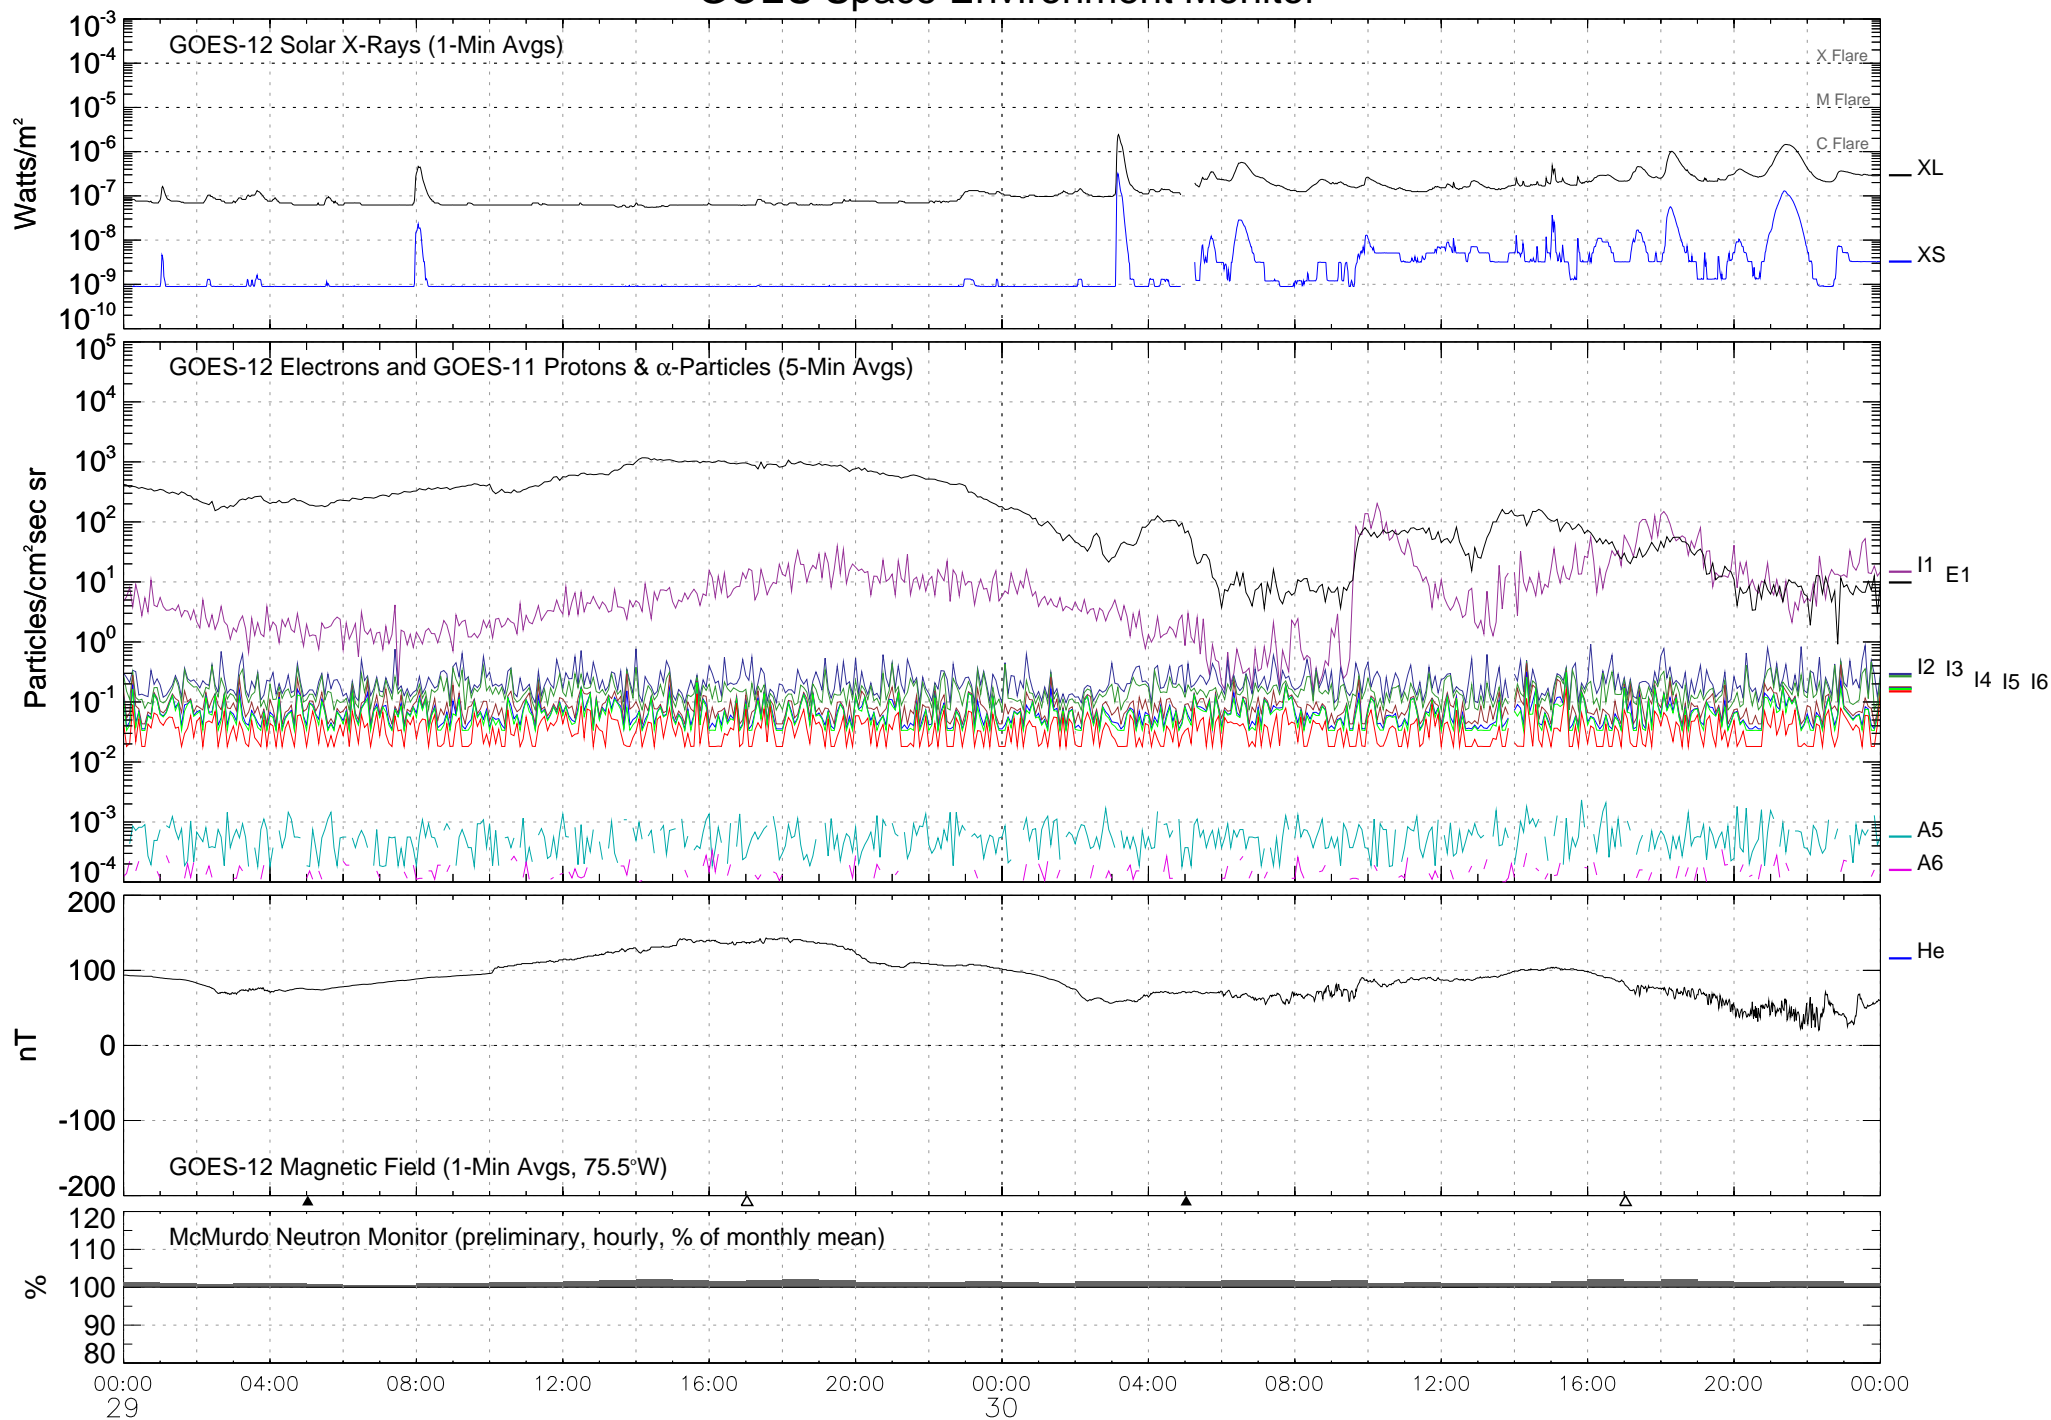

GOES Space Environment Monitor

August 2004 (Universal Time)