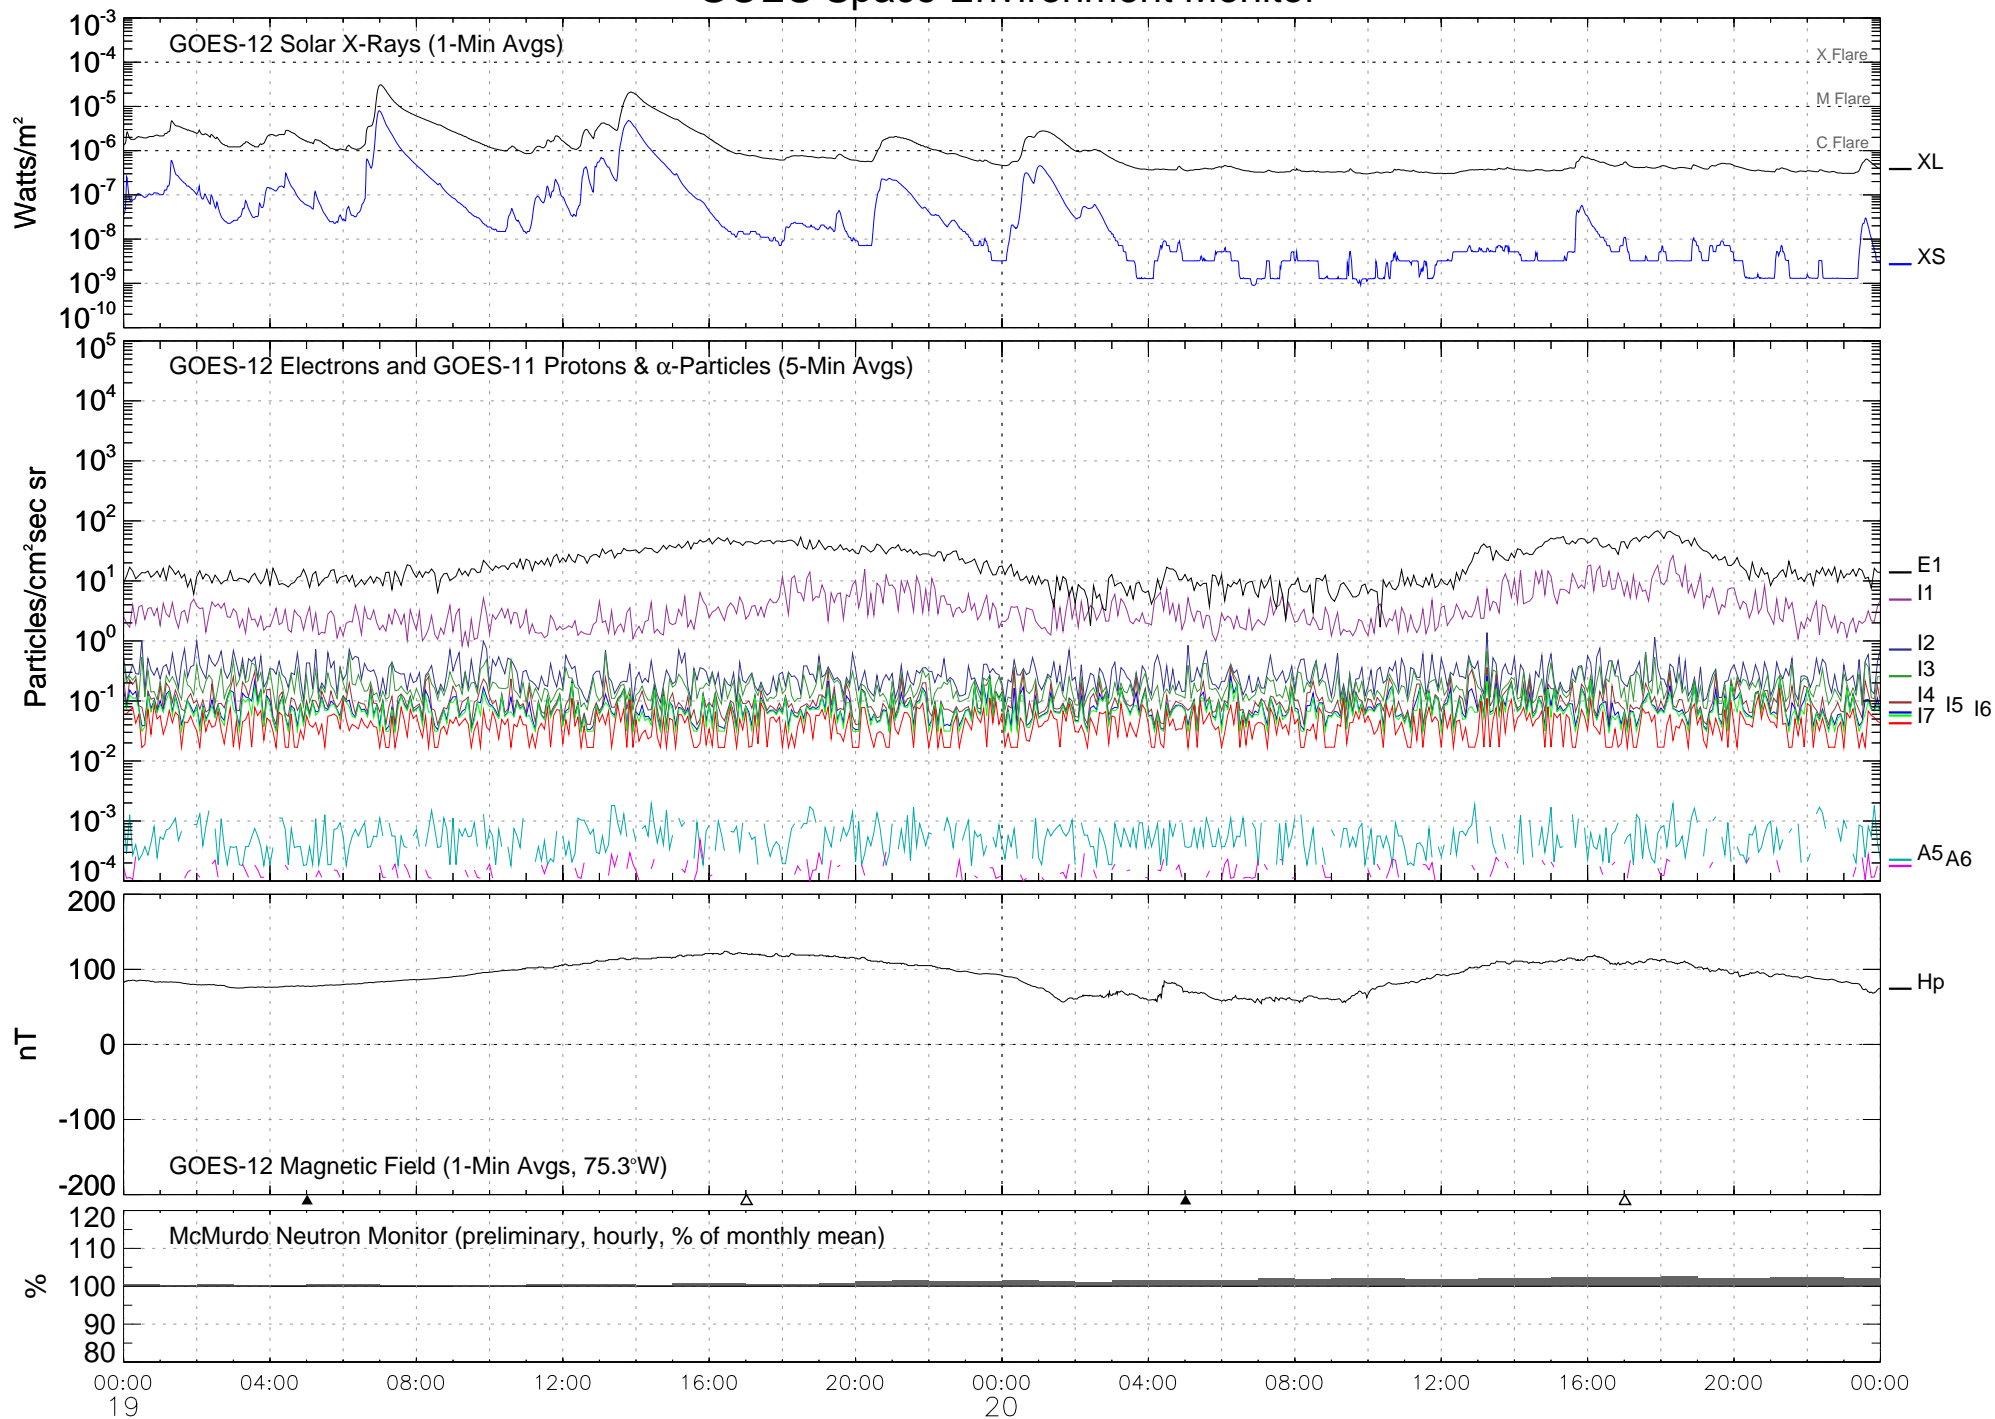

GOES Space Environment Monitor

August 2004 (Universal Time)