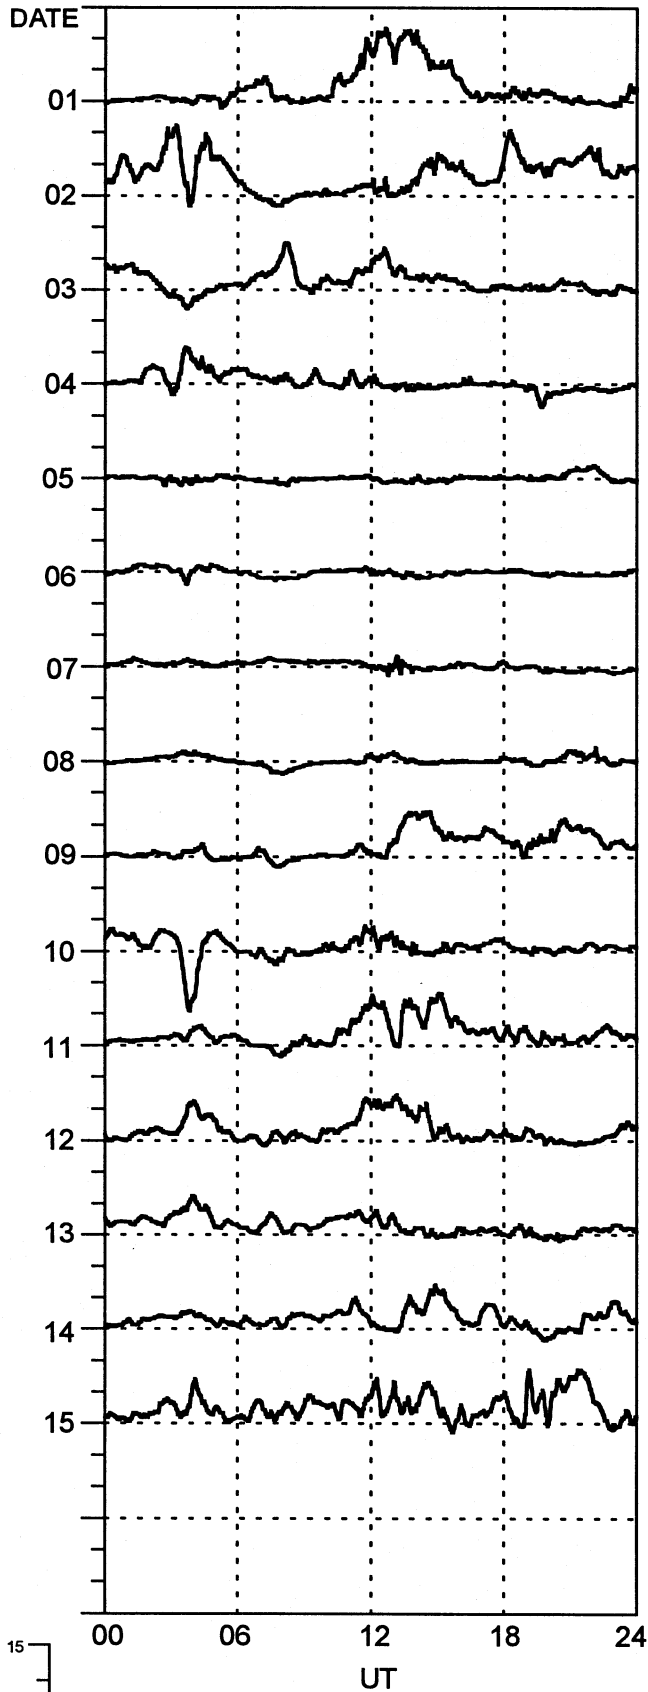

# PC INDEX

Vostok

August, 2002

1-min. values

Arctic & Antarctic Research Institute, St. Petersburg