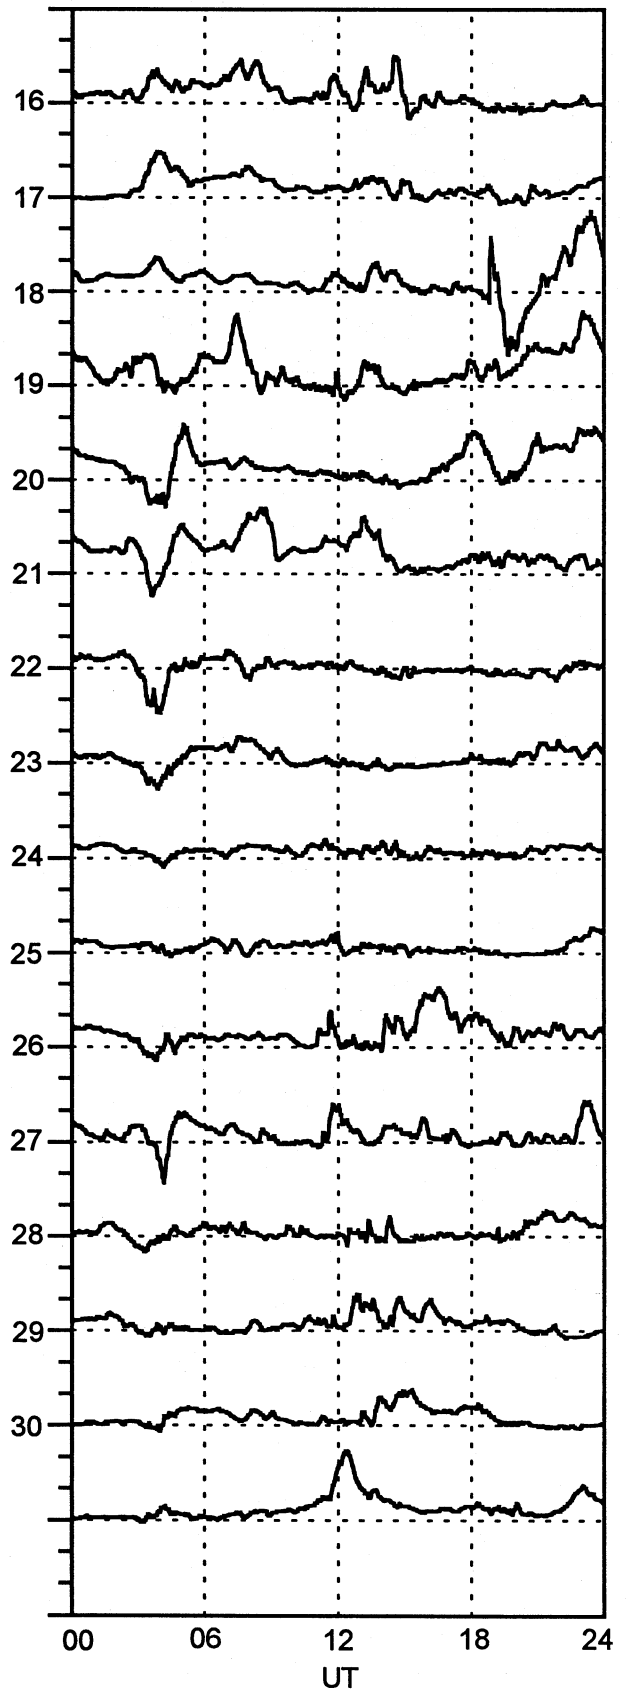

# PC INDEX

Vostok

August, 2002

1-min. values

Arctic & Antarctic Research Institute, St. Petersburg