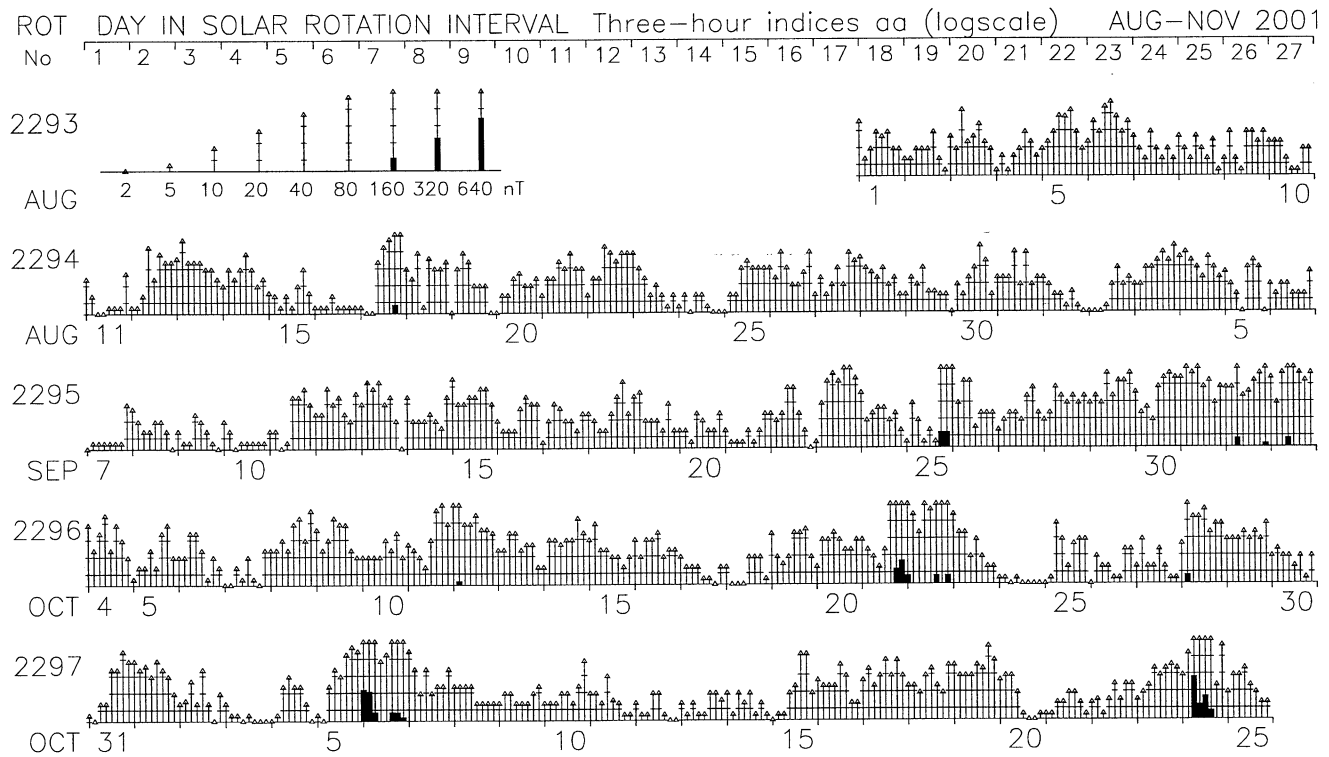

Indices Derivation at C.E.T.P.; Graph Prepared at ISGI Publication Office.