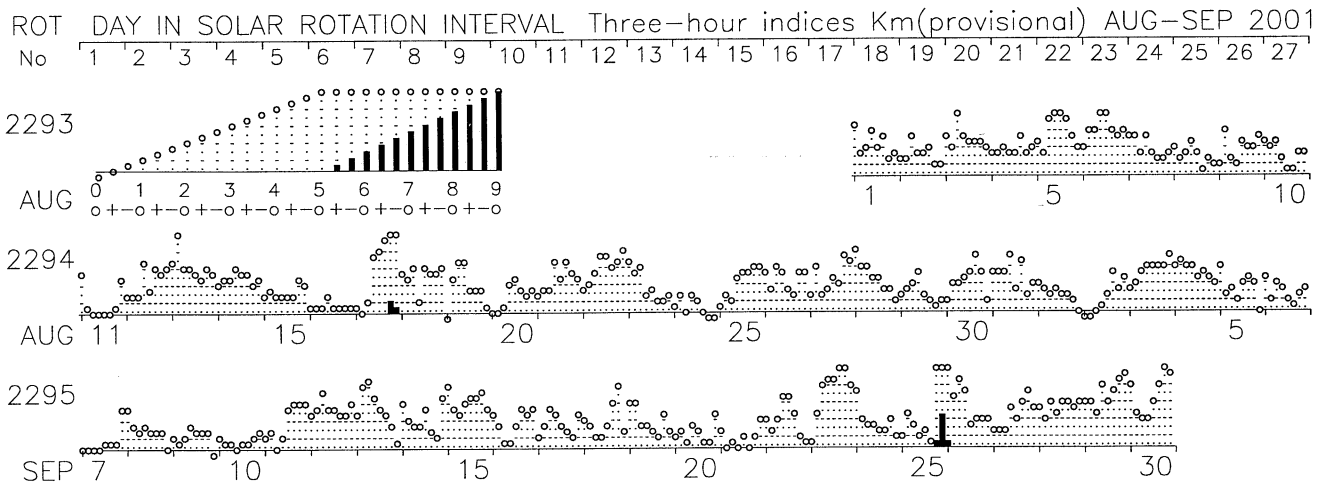

PLANETARY GEOMAGNETIC ACTIVITY

3-HOUR-RANGE INDICES Km AND aa BY 27-DAY SOLAR ROTATION INTERVAL

ISGI PUBLICATION OFFICE – EMail : ISGI.PUBOFF@cetp.ipsl.fr
CETP, 4 Avenue de Neptune, F-94107 Saint Maur des Fosses CEDEX – FRANCE